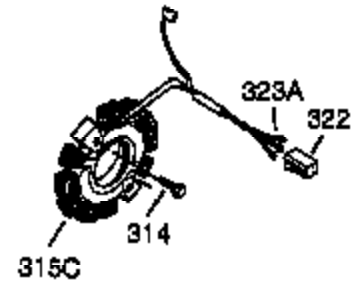

Ref #	Part Number	Qty	Description
5	30969	1	Extension Cap
62	650760	1	Screw, 8-32 x 3/8"
63	28545	1	Grommet
92	650880	1	Washer Flywheel
93	650881	1	Flywheel Nut
130C	650727	2	Screw, 5/16-18 x 1-3/4"
285	35985B	1	Starter Cup
287	29752	4	Nut & Lock Washer, 1/4-28
314	650873	1	Screw, 1/4-20 x 3/4"
323	611118	1	Terminal
355	590574	1	Starter Handle
390	590733	1	Starter Recoil