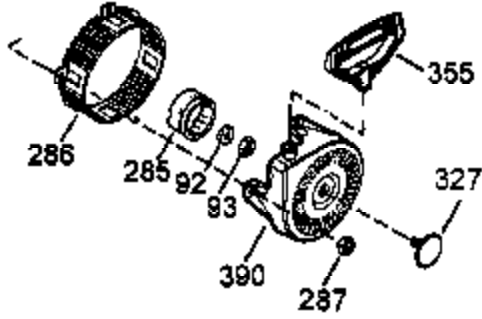

Ref #	Part Number	Qty	Description
5	30969	1	Extension Cap
62	650760	1	Screw, 8-32 x 3/8"
63	28545	1	Grommet
92	650880	1	Washer Flywheel
93	650881	1	Flywheel Nut
130C	650727	2	Screw, 5/16-18 x 1-3/4"
285	35985B	1	Starter Cup
287	29752	4	Nut & Lock Washer, 1/4-28
314	650873	1	Screw, 1/4-20 x 3/4"
323	611118	1	Terminal
355	590574	1	Starter Handle
390	590733	1	Starter Recoil