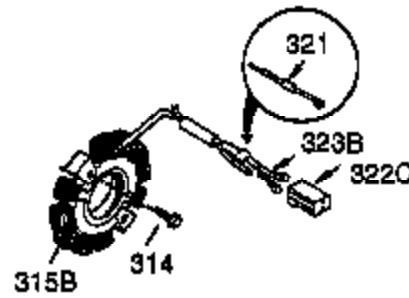

Ref #	Part Number	Qty	Description
5	30969	1	Extension Cap
62	650760	1	Screw, 8-32 x 3/8"
63	28545	1	Grommet
92	650880	1	Washer Flywheel
93	650881	1	Flywheel Nut
130C	650727	2	Screw, 5/16-18 x 1-3/4"
285	35985B	1	Starter Cup
287	29752	4	Nut & Lock Washer, 1/4-28
314	650873	1	Screw, 1/4-20 x 3/4"
323	611118	1	Terminal
355	590574	1	Starter Handle
390	590733	1	Starter Recoil