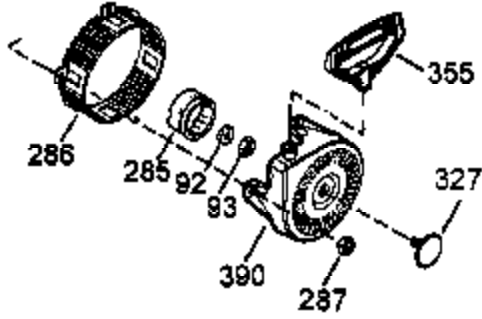

Ref #	Part Number	Qty	Description
5	30969	1	Extension Cap
62	650760	1	Screw, 8-32 x 3/8"
63	28545	1	Grommet
92	650880	1	Washer Flywheel
93	650881	1	Flywheel Nut
130C	650694A	3	Screw, 5/16-18 x 2"
285	35985B	1	Starter Cup
287	29752	4	Nut & Lock Washer, 1/4-28
314	650873	1	Screw, 1/4-20 x 3/4"
323	611118	1	Terminal
355	590574	1	Starter Handle
390	590733	1	Starter Recoil