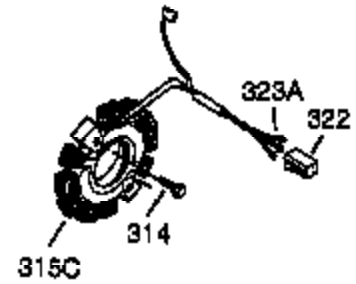

Ref #	Part Number	Qty	Description
5	30969	1	Extension Cap
62	650760	1	Screw, 8-32 x 3/8"
63	28545	1	Grommet
92	650880	1	Washer Flywheel
93	650881	1	Flywheel Nut
130C	650694A	3	Screw, 5/16-18 x 2"
285	35985B	1	Starter Cup
287	29752	4	Nut & Lock Washer, 1/4-28
314	650873	1	Screw, 1/4-20 x 3/4"
323	611118	1	Terminal
355	590574	1	Starter Handle
390	590733	1	Starter Recoil