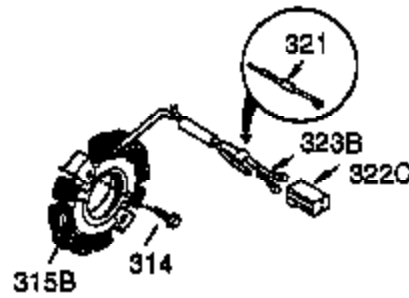

Ref #	Part Number	Qty	Description
5	30969	1	Extension Cap
62	650760	1	Screw, 8-32 x 3/8"
63	28545	1	Grommet
92	650880	1	Washer Flywheel
93	650881	1	Flywheel Nut
130C	650694A	3	Screw, 5/16-18 x 2"
285	35985B	1	Starter Cup
287	29752	4	Nut & Lock Washer, 1/4-28
314	650873	1	Screw, 1/4-20 x 3/4"
323	611118	1	Terminal
355	590574	1	Starter Handle
390	590733	1	Starter Recoil