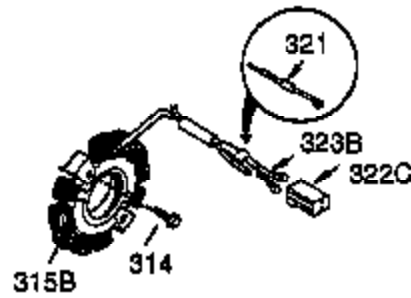

Ref #	Part Number	Qty	Description
5	30969	1	Extension Cap
62	650760	1	Screw, 8-32 x 3/8"
63	28545	1	Grommet
92	650880	1	Washer Flywheel
93	650881	1	Flywheel Nut
130C	650694A	3	Screw, 5/16-18 x 2"
285	35985B	1	Starter Cup
287	29752	4	Nut & Lock Washer, 1/4-28
314	650873	1	Screw, 1/4-20 x 3/4"
323	611118	1	Terminal
355	590574	1	Handle Mitten Grip
390	590733	1	Starter Recoil