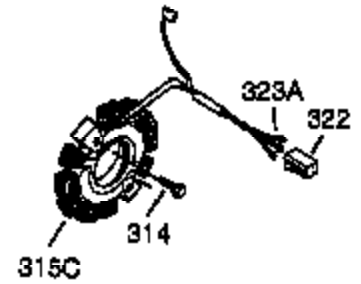

Ref #	Part Number	Qty	Description
5	30969	1	Extension Cap
62	650760	1	Screw, 8-32 x 3/8"
63	28545	1	Grommet
92	650880	1	Washer Flywheel
93	650881	1	Flywheel Nut
130C	650694A	3	Screw, 5/16-18 x 2"
285	35985B	1	Starter Cup
287	29752	4	Nut & Lock Washer, 1/4-28
314	650873	1	Screw, 1/4-20 x 3/4"
323	611118	1	Terminal
355	590574	1	Handle Mitten Grip
390	590733	1	Starter Recoil