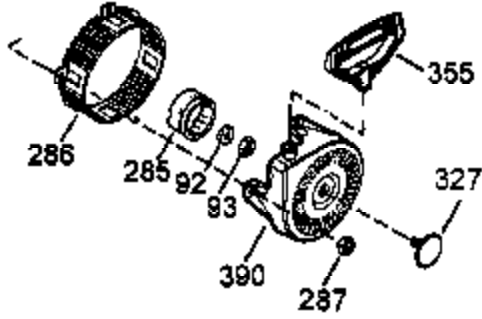

Ref #	Part Number	Qty	Description
5	30969	1	Extension Cap
62	650760	1	Screw, 8-32 x 3/8"
63	28545	1	Grommet
92	650880	1	Washer Flywheel
93	650881	1	Flywheel Nut
130C	650694A	3	Screw, 5/16-18 x 2"
285	35985B	1	Starter Cup
287	29752	4	Nut & Lock Washer, 1/4-28
314	650873	1	Screw, 1/4-20 x 3/4"
323	611118	1	Terminal
355	590574	1	Handle Mitten Grip
390	590733	1	Starter Recoil