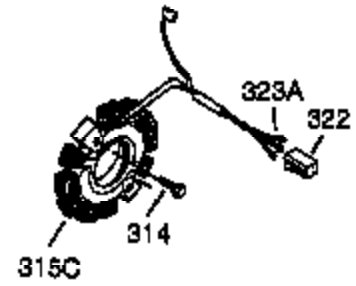

Ref #	Part Number	Qty	Description
72A	28534	1	Pipe Plug
92	650880	1	Lock Washer
93	650881	1	Flywheel Nut
129	650727	2	Screw, 5/16-18 x 1-3/4"
131A	650713	2	Screw, 5/16-18 x 5/8"
131	650694A	3	Screw, 5/16-18 x 2"
285	35985B	1	Starter Cup
287	29752	4	Nut & Lock Washer, 1/4-28
314	650873	1	Screw, 1/4-20 x 3/4"
323	611118	1	Terminal
355	590574	1	Starter Handle
390	590733	1	Rewind Starter