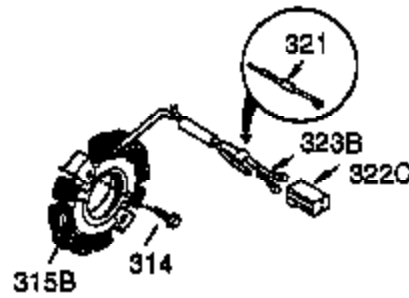

Ref #	Part Number	Qty	Description
72A	28534	1	Pipe Plug
92	650880	1	Lock Washer
93	650881	1	Flywheel Nut
129	650727	2	Screw, 5/16-18 x 1-3/4"
131A	650713	2	Screw, 5/16-18 x 5/8"
131	650694A	3	Screw, 5/16-18 x 2"
285	35985B	1	Starter Cup
287	29752	4	Nut & Lock Washer, 1/4-28
314	650873	1	Screw, 1/4-20 x 3/4"
323	611118	1	Terminal
355	590574	1	Starter Handle
390	590733	1	Rewind Starter