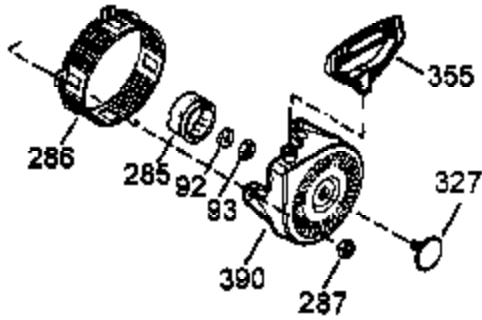

Ref #	Part Number	Qty	Description
5	30969	1	Extension Cap
62	650760	1	Screw, 8-32 x 3/8"
63	28545	1	Grommet
92	650880	1	Belleville Washer
93	650881	1	Flywheel Nut
129	650727	2	Screw, 5/16-18 x 1-3/4"
131A	650713	2	Screw, 5/16-18 x 5/8"
131	650694A	3	Screw, 5/16-18 x 2"
285	35985B	1	Starter Cup
287	29752	4	Nut & Lock Washer, 1/4-28
314	650873	1	Screw, 1/4-20 x 3/4"
321	611161	2	Diode
322	611142	1	Connector Body
323	611118	1	Terminal
355	590574	1	Starter Handle
390	590733	1	Rewind Starter