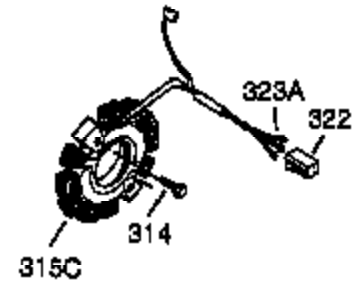

Ref #	Part Number	Qty	Description
5	30969	1	Extension Cap
62	650760	1	Screw, 8-32 x 3/8"
63	28545	1	Grommet
92	650880	1	Belleville Washer
93	650881	1	Flywheel Nut
129	650727	2	Screw, 5/16-18 x 1-3/4"
131A	650713	2	Screw, 5/16-18 x 5/8"
131	650694A	3	Screw, 5/16-18 x 2"
285	35985B	1	Starter Cup
287	29752	4	Nut & Lock Washer, 1/4-28
314	650873	1	Screw, 1/4-20 x 3/4"
321	611161	2	Diode
322	611142	1	Connector Body
323	611118	1	Terminal
355	590574	1	Starter Handle
390	590733	1	Rewind Starter