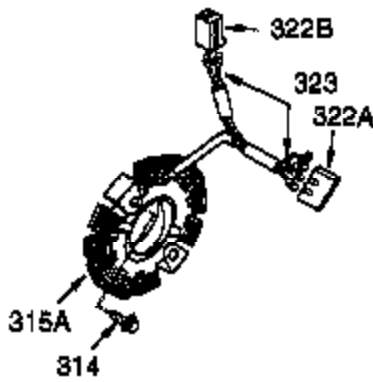

Ref #	Part Number	Qty	Description
5	30969	1	Extension Cap
62	650760	1	Screw, 8-32 x 3/8"
63	28545	1	Grommet
92	650880	1	Belleville Washer
93	650881	1	Flywheel Nut
129	650727	2	Screw, 5/16-18 x 1-3/4"
131A	650713	2	Screw, 5/16-18 x 5/8"
131	650694A	3	Screw, 5/16-18 x 2"
285	35985B	1	Starter Cup
287	29752	4	Nut & Lock Washer, 1/4-28
314	650873	1	Screw, 1/4-20 x 3/4"
321	611161	2	Diode
322	611142	1	Connector Body
323	611118	1	Terminal
355	590574	1	Starter Handle
390	590733	1	Rewind Starter