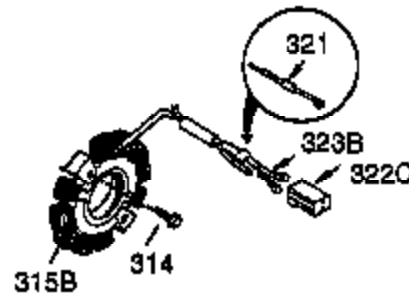

Ref #	Part Number	Qty	Description
5	30969	1	Extension Cap
62	650760	1	Screw, 8-32 x 3/8"
63	28545	1	Grommet
92	650880	1	Belleville Washer
93	650881	1	Flywheel Nut
129	650727	2	Screw, 5/16-18 x 1-3/4"
131A	650713	2	Screw, 5/16-18 x 5/8"
131	650694A	3	Screw, 5/16-18 x 2"
285	35985B	1	Starter Cup
287	29752	4	Nut & Lock Washer, 1/4-28
314	650873	1	Screw, 1/4-20 x 3/4"
321	611161	2	Diode
322	611142	1	Connector Body
323	611118	1	Terminal
355	590574	1	Starter Handle
390	590733	1	Rewind Starter