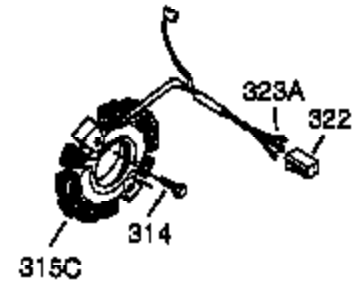

Ref #	Part Number	Qty	Description
5	30969	1	Extension Cap
62	650760	1	Screw, 8-32 x 3/8"
63	28545	1	Grommet
92	650880	1	Lock Washer
93	650881	1	Flywheel Nut
129	650727	2	Screw, 5/16-18 x 1-3/4"
131A	650713	2	Screw, 5/16-18 x 5/8"
131	650694A	3	Screw, 5/16-18 x 2"
285	35985B	1	Starter Cup
287	29752	4	Nut & Lock Washer, 1/4-28
314	650873	1	Screw, 1/4-20 x 3/4"
323	611118	1	Spark Plug Cover
327	35392	1	Starter Plug
355	590574	1	Starter Handle
361	650990	2	Screw, Torx T-30, 1/4-20 x 15/32"
390	590733	1	Rewind Starter
395	33329D	1	Electric Starter Motor (120 Volt)