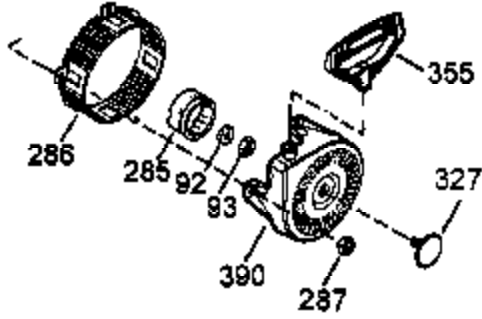

Ref #	Part Number	Qty	Description
5	30969	1	Extension Cap
29	30322	1	Lock Nut, 8-32
62	650760	1	Screw, 8-32 x 3/8"
63	28545	1	Grommet
92	650880	1	Lock Washer
93	650881	1	Flywheel Nut
129	650727	2	Screw, 5/16-18 x 1-3/4"
131A	650713	2	Screw, 5/16-18 x 5/8"
131	650694A	3	Screw, 5/16-18 x 2"
264	650802	1	Screw, 1/4-20 x 5/8"
285	35985	1	Starter Cup
286	35446	1	Starter Screen
287	29752	4	Nut & Lock Washer, 1/4-28
306	35499	1	"O" Ring
314	650873	1	Screw, 1/4-20 x 3/4"
323	611118	1	Terminal
327	35392	1	Starter Plug
355	590574	1	Starter Handle
361	30063	2	Screw, Torx T-30, 1/4-20 x 1/2"
390	590672	1	Rewind Starter