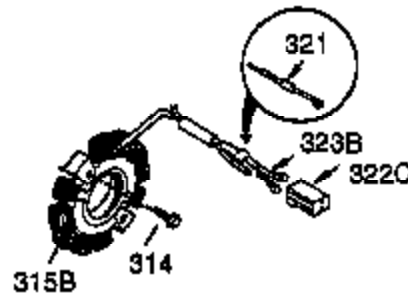

Ref #	Part Number	Qty	Description
5	30969	1	Extension Cap
29	30322	1	Lock Nut, 8-32
62	650760	1	Screw, 8-32 x 3/8"
63	28545	1	Grommet
92	650880	1	Lock Washer
93	650881	1	Flywheel Nut
129	650727	2	Screw, 5/16-18 x 1-3/4"
131A	650713	2	Screw, 5/16-18 x 5/8"
131	650694A	3	Screw, 5/16-18 x 2"
264	650802	1	Screw, 1/4-20 x 5/8"
285	35985	1	Starter Cup
286	35446	1	Starter Screen
287	29752	4	Nut & Lock Washer, 1/4-28
306	35499	1	"O" Ring
314	650873	1	Screw, 1/4-20 x 3/4"
323	611118	1	Terminal
327	35392	1	Starter Plug
355	590574	1	Starter Handle
361	30063	2	Screw, Torx T-30, 1/4-20 x 1/2"
390	590672	1	Rewind Starter