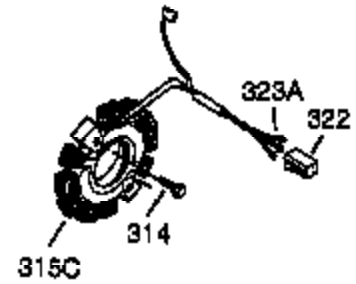

Ref #	Part Number	Qty	Description
5	30969	1	Extension Cap
29	30322	1	Lock Nut, 8-32
62	650760	1	Screw, 8-32 x 3/8"
63	28545	1	Grommet
92	650880	1	Lock Washer
93	650881	1	Flywheel Nut
129	650727	2	Screw, 5/16-18 x 1-3/4"
131A	650713	2	Screw, 5/16-18 x 5/8"
131	650694A	3	Screw, 5/16-18 x 2"
264	650802	1	Screw, 1/4-20 x 5/8"
285	35985	1	Starter Cup
286	35446	1	Starter Screen
287	29752	4	Nut & Lock Washer, 1/4-28
306	35499	1	"O" Ring
314	650873	1	Screw, 1/4-20 x 3/4"
323	611118	1	Terminal
327	35392	1	Starter Plug
355	590574	1	Starter Handle
361	30063	2	Screw, Torx T-30, 1/4-20 x 1/2"
390	590672	1	Rewind Starter