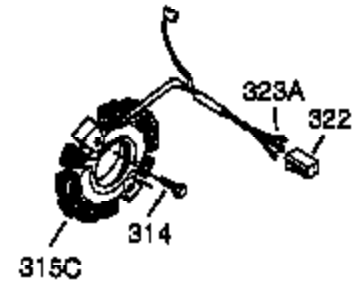

Ref #	Part Number	Qty	Description
5	30969	1	Extension Cap
29	30322	1	Lock Nut, 8-32
62	650760	1	Screw, 8-32 x 3/8"
63	28545	1	Grommet
92	650880	1	Lock Washer
93	650881	1	Flywheel Nut
129	650727	2	Screw, 5/16-18 x 1-3/4"
131A	650713	2	Screw, 5/16-18 x 5/8"
131	650694A	3	Screw, 5/16-18 x 2"
264	650802	1	Screw, 1/4-20 x 5/8"
285	35985A	1	Starter Cup
286	35446	1	Starter Screen
287	29752	4	Nut & Lock Washer, 1/4-28
306	35499	1	"O" Ring
314	650873	1	Screw, 1/4-20 x 3/4"
323	611118	1	Terminal
327	35392	1	Starter Plug
355	590574	1	Starter Handle
390	590672	1	Rewind Starter