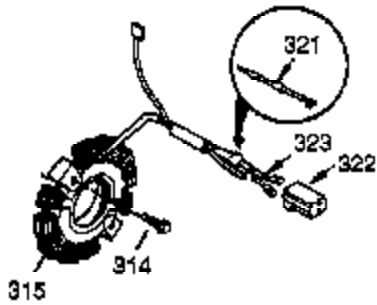

OPTIONAL
STARTER MUFF KIT