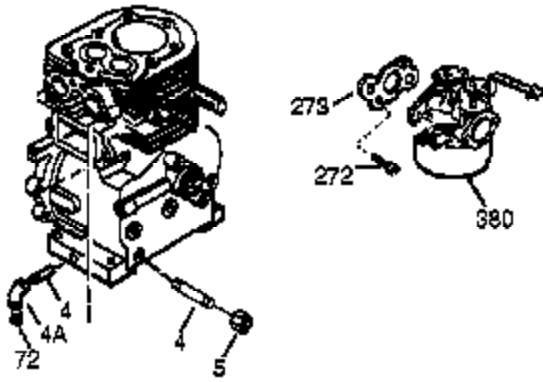

Engine Parts List #2

Ref #	Part Number	Qty	Description
4	0	1	Oil Drain Extension (Purchase Locally)
5	30969	1	Extension Cap
72	27642	1	Oil Drain
84	29193	1	Retaining Ring
92	650880	1	Lock Washer
238	651081	2	Screw, 10-32 x 15/32"
239	27272A	1	* Air Cleaner Gasket
240	33266	1	Air Cleaner Body
245	33268	1	Air Cleaner Filter
245A	35881	1	Air Cleaner Filter
250	33269A	1	Air Cleaner Cover
251	37444	1	Wing Nut, 1/4-20
260	36250	1	Blower Housing
275	34185B	1	Muffler
277	650729	1	Screw, 5/16-18 x 3-3/16"
285	35985B	1	Starter Cup
290	30962	1	Fuel Line
292	26460	2	Fuel Line Clamp
370I	36534	1	Warning Decal
380	640260A	1	Carburetor (Incl. 184)
390	590746	1	Rewind Starter (Note: This engine could have been built with 590704 starter.)
417	650696	2	Screw, 5/16-18 x 2-3/4"