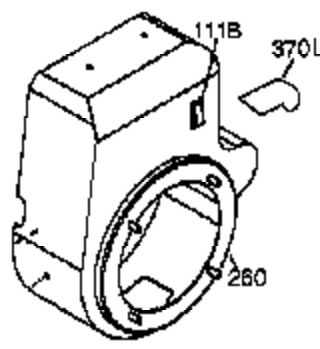

Engine Parts List #2

Ref #	Part Number	Qty	Description
4	0	1	Oil Drain Extension (Purchase Locally)
5	30969	1	Extension Cap
72	27642	1	Oil Drain
84	29193	1	Retaining Ring
92	650880	1	Lock Washer
238	651081	2	Screw, 10-32 x 15/32"
239	27272A	1	* Air Cleaner Gasket
240	33266	1	Air Cleaner Body
245	33268	1	Air Cleaner Filter
245A	35881	1	Air Cleaner Filter
250	33269A	1	Air Cleaner Cover
251	37444	1	Wing Nut, 1/4-20
260	36250	1	Blower Housing
275	34185B	1	Muffler
277	650729	1	Screw, 5/16-18 x 3-3/16"
285	35985B	1	Starter Cup
290	30962	1	Fuel Line
292	26460	2	Fuel Line Clamp
370I	36534	1	Warning Decal
380	640260A	1	Carburetor (Incl. 184)
390	590746	1	Rewind Starter (Note: This engine could have been built with 590704 starter.)
417	650696	2	Screw, 5/16-18 x 2-3/4"