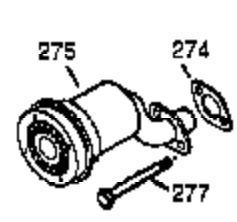

Engine Parts List #2

Ref #	Part Number	Qty	Description
4	0	1	Oil Drain Extension (Purchase Locally)
5	30969	1	Extension Cap
72	27642	1	Oil Drain
84	29193	1	Retaining Ring
92	650880	1	Lock Washer
238	651081	2	Screw, 10-32 x 15/32"
239	27272A	1	* Air Cleaner Gasket
240	33266	1	Air Cleaner Body
245	33268	1	Air Cleaner Filter
245A	35881	1	Air Cleaner Filter
250	33269A	1	Air Cleaner Cover
251	37444	1	Wing Nut, 1/4-20
260	36250	1	Blower Housing
275	34185B	1	Muffler
277	650729	1	Screw, 5/16-18 x 3-3/16"
285	35985B	1	Starter Cup
290	30962	1	Fuel Line
292	26460	2	Fuel Line Clamp
370I	36534	1	Warning Decal
380	640260A	1	Carburetor (Incl. 184)
390	590746	1	Rewind Starter (Note: This engine could have been built with 590704 starter.)
417	650696	2	Screw, 5/16-18 x 2-3/4"