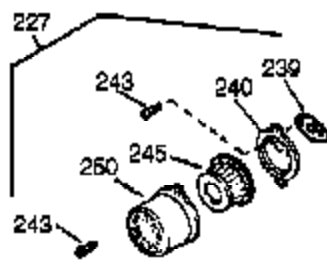

Engine Parts List #2

Ref #	Part Number	Qty	Description
4	0	1	Oil Drain Extension (Purchase Locally)
5	30969	1	Extension Cap
72	27642	1	Oil Drain
84	29193	1	Retaining Ring
92	650880	1	Lock Washer
238	651081	2	Screw, 10-32 x 15/32"
239	27272A	1	* Air Cleaner Gasket
240	33266	1	Air Cleaner Body
245	33268	1	Air Cleaner Filter
245A	35881	1	Air Cleaner Filter
250	33269A	1	Air Cleaner Cover
251	37444	1	Wing Nut, 1/4-20
260	36250	1	Blower Housing
275	34185B	1	Muffler
277	650729	1	Screw, 5/16-18 x 3-3/16"
285	35985B	1	Starter Cup
290	30962	1	Fuel Line
292	26460	2	Fuel Line Clamp
370I	36534	1	Warning Decal
380	640260A	1	Carburetor (Incl. 184)
390	590746	1	Rewind Starter (Note: This engine could have been built with 590704 starter.)
417	650696	2	Screw, 5/16-18 x 2-3/4"