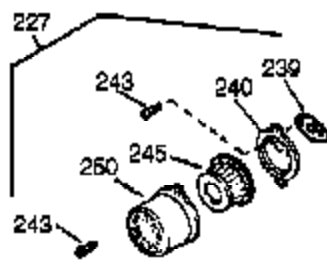

Ref #	Part Number	Qty	Description
72	27642	2	Oil Drain Plug
84	29193	1	Retaining Ring
92	650880	1	Lock Washer
111B	611224	1	Rocker On/Off Switch
239	27272A	1	* Air Cleaner Gasket
240	37104	1	Air Cleaner Bracket
243	651081	2	Screw, 10-32 x 15/32"
245	33268	1	Air Cleaner Filter
245A	35881	1	Air Cleaner Filter
250	33269A	1	Air Cleaner Cover
251	37444	1	Wing Nut, 1/4-20
260	37348	1	Blower Housing
272	30196	1	Screw, 5/16-18 x 3/4"
273	34349A	1	Carburetor Flange
274	35865	1	* Muffler Gasket
275B	37150	1	Muffler
279	650273	2	Screw, 5/16-18 x 17/32"
279B	26073	1	Washer
280A	37077	1	Heat Shield
285	35985B	1	Starter Cup
290	29774	1	Fuel Line
291	30962	1	Fuel Line
292	26460	4	Fuel Line Clamp
293	35812	1	Pulse Pump (Incl. 294)
294	35791	1	Pulse Pump Repair Kit
303	28566	1	Pulse Pump Fitting
380	640108	1	Carburetor (Incl. 184)
390	590746	1	Rewind Starter (NOTE: This engine could have been built with 590704 starter.)