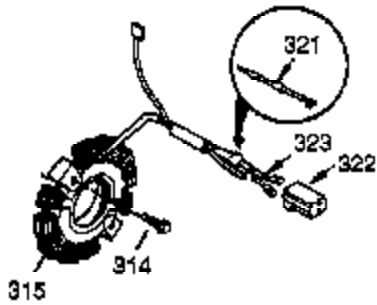

OPTIONAL
STARTER MUFF KIT

OPTIONAL
SPARK ARRESTOR KIT