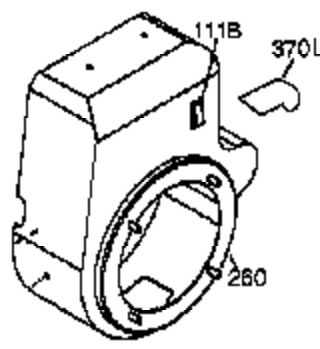

Ref #	Part Number	Qty	Description
72	27642	2	Oil Drain Plug
84	29193	1	Retaining Ring
92	650880	1	Lock Washer
111B	611224	1	Rocker On/Off Switch
239	27272A	1	* Air Cleaner Gasket
240	37104	1	Air Cleaner Bracket
243	651081	2	Screw, 10-32 x 15/32"
245	33268	1	Air Cleaner Filter
245A	35881	1	Air Cleaner Filter
250	33269A	1	Air Cleaner Cover
251	37444	1	Wing Nut, 1/4-20
260	37348	1	Blower Housing
272	30196	1	Screw, 5/16-18 x 3/4"
273	34349A	1	Carburetor Flange
274	35865	1	* Muffler Gasket
275B	37150	1	Muffler
279	650273	2	Screw, 5/16-18 x 17/32"
279B	26073	1	Washer
280A	37077	1	Heat Shield
285	35985B	1	Starter Cup
290	29774	1	Fuel Line
291	30962	1	Fuel Line
292	26460	4	Fuel Line Clamp
293	35812	1	Pulse Pump (Incl. 294)
294	35791	1	Pulse Pump Repair Kit
303	28566	1	Pulse Pump Fitting
380	640108	1	Carburetor (Incl. 184)
390	590746	1	Rewind Starter (NOTE: This engine could have been built with 590704 starter.)