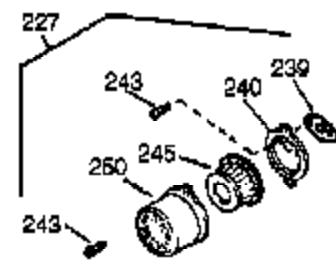

Engine Parts List #2

Ref #	Part Number	Qty	Description
4	0	1	Oil Drain Extension (Purchase Locally)
5	30969	1	Extension Cap
72	27642	2	Oil Drain
84	29193	1	Retaining Ring
92	650880	1	Lock Washer
239	27272A	1	* Air Cleaner Gasket
240	33266	1	Air Cleaner Body
243	28820	2	Screw, 10-32 x 1/2"
245	33268	1	Air Cleaner Filter
245A	35881	1	Air Cleaner Filter
250	33269A	1	Air Cleaner Cover
251	37444	1	Wing Nut, 1/4-20
260	36250	1	Blower Housing
275	34185B	1	Muffler
277	650729	2	Screw, 5/16-18 x 3-3/16"
285	35985B	1	Starter Cup
291	30962	1	Fuel Line
292	26460	2	Fuel Line Clamp
380	640260A	1	Carburetor (Incl. 184)
390	590746	1	Rewind Starter (Note: This engine could have been built with 590704 starter.)
417	650696	2	Screw, 5/16-18 x 2-3/4"
900	0	1	Replacement Engine 756332A, Order from 71-999
900	0	1	Replacement Short Block 756331B, order From 71-999