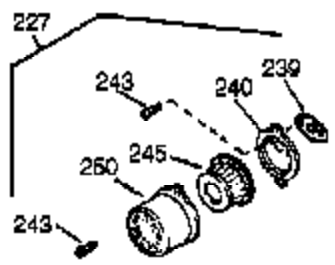

OPTIONAL QUIET MUFFLER

Ref #	Part Number	Qty	Description
4	32678	1	Oil Drain Extension
5	30969	1	Extension Cap
72	27642	2	Oil Drain Plug
84	29193	1	Retaining Ring
92	650880	1	Lock Washer
239	27272A	1	* Air Cleaner Gasket
240	33266	1	Air Cleaner Body
243	651081	2	Screw, 10-32 x 15/32"
245A	35881	1	Air Cleaner Filter
245	33268	1	Air Cleaner Filter
250	33269A	1	Air Cleaner Cover
251	37444A	1	Wing Nut, 1/4-20
260	33375D	1	Blower Housing
275	34185B	1	Muffler
277	650729	1	Screw, 5/16-18 x 3-3/16"
285	35985C	1	Starter Cup
290	30705	1	Fuel Line
292	26460	2	Fuel Line Clamp
380	640260A	1	Carburetor (Incl. 184)
390	590746	1	Rewind Starter (Note: This engine could have been built with 590704 starter.)
417	650696	2	Screw, 5/16-18 x 2-45/64" (Optional)
900	756333C	1	Replacement Engine, order from 71-999
900	756327C	1	Replacement SB, order from 71-999