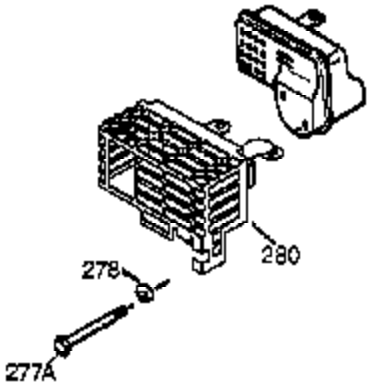

OPTIONAL
STARTER MUFF KIT