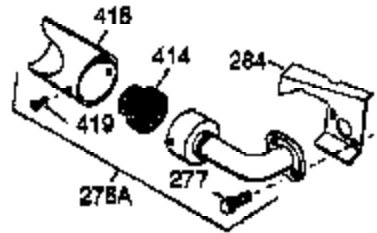

ILLUSTRATION SHOWS TYPICAL PARTS ONLY. ORDER BY PART NUMBER. PARTS NOT LISTED ARE SUPPLIED BY OEM.

VIEW 3 OF 4

Ref #	Part Number	Qty	Description
16	33454	1	Governor Lever
17	29916	1	Governor Lever Clamp
18	651028	1	Screw, Torx T-15, 8-32 x 3/8"
28	30322	1	Lock Nut, 8-32
30	36283A	1	Crankshaft
35	29826	1	Screw, 10-32 x 3/4"
36	29918	1	Lock Washer
37	29216	1	Lock Nut, 10-32
38	29642	1	Retaining Ring
69	35262A	1	* Cylinder Cover Gasket
70	35376	1	Cylinder Cover (Incl. 71, 75 & 80)
75	35319	1	Oil Seal
86	650833	7	Screw, 1/4-20 x 1-3/16"
87	650832	1	Screw, 1/4-20 x 1-11/16"
89	32589	1	Flywheel Key
92	650880	1	Lock Washer
130B	650273	2	Screw, 5/16-18 x 5/8"
173A	32446	2	Breather Tube Grommet
264A	650802	1	Screw, 1/4-20 x 5/8"
277	650729	2	Screw, 5/16-18 x 3-3/16"
285	35985B	1	Starter Cup
291	30962	1	Fuel Line
292	26460	2	Fuel Line Clamp
298	650665	2	Screw, 1/4-15 x 3/4"
300	34186A	1	Fuel Tank (Incl. 292 & 301)
301	36246	1	Fuel Cap
308	35540	1	Fill Tube Clip
339	35880	2	Spacer
340A	34259	1	Fuel Tank Bracket
341A	34258A	1	Fuel Tank Bracket
390	590704	1	Rewind Starter (Note: This engine could have been built with 590746 starter.)
416	34479A	1	Spark Arrestor Kit (Incl. 417)
417	650696	2	Screw, 5/16-18 x 2-3/4"
900	0	1	Rep. engine 756332, order from 71-999
900	0		Rep. short block 756331, order from 71-999