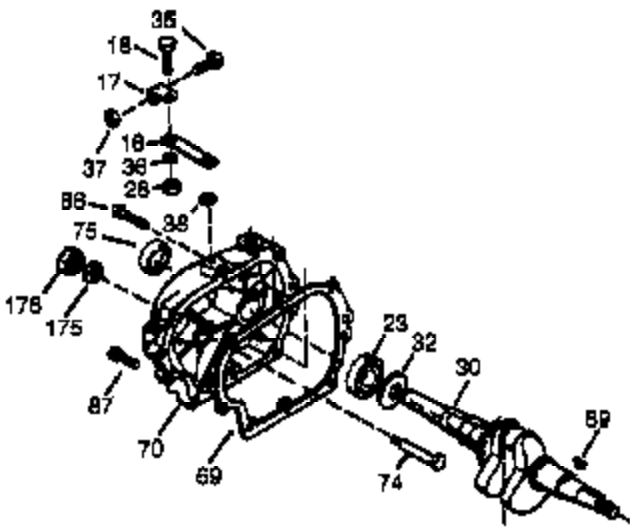

ILLUSTRATION SHOWS TYPICAL PARTS ONLY. ORDER BY PART NUMBER. PARTS NOT LISTED ARE SUPPLIED BY OEM.

VIEW 3 OF 4

Ref #	Part Number	Qty	Description
16	33454	1	Governor Lever
17	29916	1	Governor Lever Clamp
18	651028	1	Screw, Torx T-15, 8-32 x 3/8"
28	30322	1	Lock Nut, 8-32
30	36283A	1	Crankshaft
35	29826	1	Screw, 10-32 x 3/4"
36	29918	1	Lock Washer
37	29216	1	Lock Nut, 10-32
38	29642	1	Retaining Ring
69	35262A	1	* Cylinder Cover Gasket
70	35376	1	Cylinder Cover (Incl. 71, 75 & 80)
75	35319	1	Oil Seal
86	650833	7	Screw, 1/4-20 x 1-3/16"
87	650832	1	Screw, 1/4-20 x 1-11/16"
89	32589	1	Flywheel Key
92	650880	1	Lock Washer
130B	650273	2	Screw, 5/16-18 x 5/8"
173A	32446	2	Breather Tube Grommet
264A	650802	1	Screw, 1/4-20 x 5/8"
277	650729	2	Screw, 5/16-18 x 3-3/16"
285	35985B	1	Starter Cup
291	30962	1	Fuel Line
292	26460	2	Fuel Line Clamp
298	650665	2	Screw, 1/4-15 x 3/4"
300	34186A	1	Fuel Tank (Incl. 292 & 301)
301	36246	1	Fuel Cap
308	35540	1	Fill Tube Clip
339	35880	2	Spacer
340A	34259	1	Fuel Tank Bracket
341A	34258A	1	Fuel Tank Bracket
390	590704	1	Rewind Starter (Note: This engine could have been built with 590746 starter.)
416	34479A	1	Spark Arrestor Kit (Incl. 417)
417	650696	2	Screw, 5/16-18 x 2-3/4"
900	0	1	Rep. engine 756332, order from 71-999
900	0		Rep. short block 756331, order from 71-999