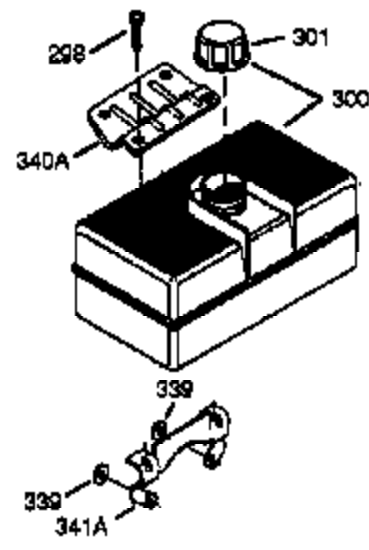

ILLUSTRATION SHOWS TYPICAL PARTS ONLY. ORDER BY PART NUMBER. PARTS NOT LISTED ARE SUPPLIED BY OEM.

VIEW 3 OF 4

Ref #	Part Number	Qty	Description
16	33454	1	Governor Lever
17	29916	1	Governor Lever Clamp
18	651028	1	Screw, Torx T-15, 8-32 x 3/8"
28	30322	1	Lock Nut, 8-32
30	36283A	1	Crankshaft
35	29826	1	Screw, 10-32 x 3/4"
36	29918	1	Lock Washer
37	29216	1	Lock Nut, 10-32
38	29642	1	Retaining Ring
69	35262A	1	* Cylinder Cover Gasket
70	35376	1	Cylinder Cover (Incl. 71, 75 & 80)
75	35319	1	Oil Seal
86	650833	7	Screw, 1/4-20 x 1-3/16"
87	650832	1	Screw, 1/4-20 x 1-11/16"
89	32589	1	Flywheel Key
92	650880	1	Lock Washer
130B	650273	2	Screw, 5/16-18 x 5/8"
173A	32446	2	Breather Tube Grommet
264A	650802	1	Screw, 1/4-20 x 5/8"
277	650729	2	Screw, 5/16-18 x 3-3/16"
285	35985B	1	Starter Cup
291	30962	1	Fuel Line
292	26460	2	Fuel Line Clamp
298	650665	2	Screw, 1/4-15 x 3/4"
300	34186A	1	Fuel Tank (Incl. 292 & 301)
301	36246	1	Fuel Cap
308	35540	1	Fill Tube Clip
339	35880	2	Spacer
340A	34259	1	Fuel Tank Bracket
341A	34258A	1	Fuel Tank Bracket
390	590704	1	Rewind Starter (Note: This engine could have been built with 590746 starter.)
416	34479A	1	Spark Arrestor Kit (Incl. 417)
417	650696	2	Screw, 5/16-18 x 2-3/4"
900	0	1	Rep. engine 756332, order from 71-999
900	0		Rep. short block 756331, order from 71-999