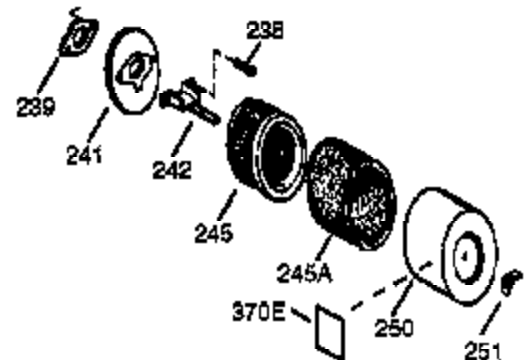

Ref #	Part Number	Qty	Description
370R	37317	1	Warning Decal
370G	35274	1	Oil Instruction Decal
380	640112	1	Carburetor (Incl. 184)
390	590704	1	Rewind Starter (Note: This engine could have been built with 590746 starter.)
400	36450B	1	* Gasket Set (Incl. items marked PK in notes) Incl. part #'s 27272A (1), 27896A (2), 27915A (1), 29673 (1), 33263 (1), 33629 (1), 34698A (1), 35262A (1), 35317 (1), 36448 (1)
417	650696	2	Screw, 5/16-18 x 2-3/4"
900	0	1	Rep. engine 756332, order from 71-999
900	0		Rep. short block 756331, order from 71-999

ILLUSTRATION SHOWS TYPICAL PARTS ONLY. ORDER BY PART NUMBER. PARTS NOT LISTED ARE SUPPLIED BY OEM.

VIEW 2 OF 4