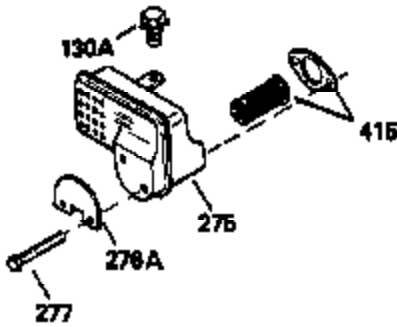

ILLUSTRATION SHOWS TYPICAL PARTS ONLY. ORDER BY PART NUMBER. PARTS NOT LISTED ARE SUPPLIED BY OEM.

Ref #	Part Number	Qty	Description
16	33454	1	Governor Lever
17	29916	1	Governor Lever Clamp
18	650548	1	Screw, 8-32 x 5/16"
28	30322	1	Lock Nut, 8-32
30	35441A	1	Crankshaft
35	29826	1	Screw, 10-32 x 3/4"
36	29918	1	Lock Washer
37	29216	1	Lock Nut, 10-32
38	29642	1	Retaining Ring
69	35262	1	* Cylinder Cover Gasket
70	35376	1	Cylinder Cover (Incl. 71, 75 & 80)
75	35319	1	Oil Seal
86	650833	7	Screw, 1/4-20 x 1-3/16"
87	650832	1	Screw, 1/4-20 x 1-11/16"
89	32589	1	Flywheel Key
111B	611162	1	Low Oil Shut-Down Switch (Incl. 112)
131A	650738	2	Screw, 5/16-18 x 5/8"
174A	650597	1	Screw, 10-24 x 5/8"
242	33267	1	Air Cleaner Bracket
250	33269A	1	Air Cleaner Cover
264A	650802	1	Screw, 1/4-20 x 5/8"
275	34185A	1	Muffler
277	650729	2	Screw, 5/16-18 x 3-3/16"