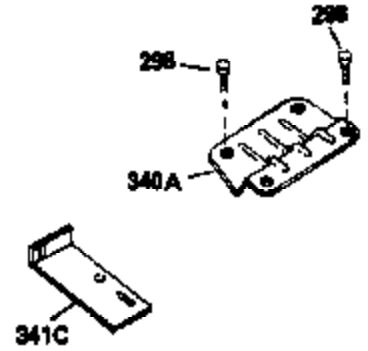

ILLUSTRATION SHOWS TYPICAL PARTS ONLY. ORDER BY PART NUMBER. PARTS NOT LISTED ARE SUPPLIED BY OEM.

Ref #	Part Number	Qty	Description
16	33454	1	Governor Lever
17	29916	1	Governor Lever Clamp
18	650548	1	Screw, 8-32 x 5/16"
28	30322	1	Lock Nut, 8-32
30	35441A	1	Crankshaft
35	29826	1	Screw, 10-32 x 3/4"
36	29918	1	Lock Washer
37	29216	1	Lock Nut, 10-32
38	29642	1	Retaining Ring
69	35262	1	* Cylinder Cover Gasket
70	35376	1	Cylinder Cover (Incl. 71, 75 & 80)
75	35319	1	Oil Seal
86	650833	7	Screw, 1/4-20 x 1-3/16"
87	650832	1	Screw, 1/4-20 x 1-11/16"
89	32589	1	Flywheel Key
111B	611162	1	Low Oil Shut-Down Switch (Incl. 112)
131A	650738	2	Screw, 5/16-18 x 5/8"
174A	650597	1	Screw, 10-24 x 5/8"
242	33267	1	Air Cleaner Bracket
250	33269A	1	Air Cleaner Cover
264A	650802	1	Screw, 1/4-20 x 5/8"
275	34185A	1	Muffler
277	650729	2	Screw, 5/16-18 x 3-3/16"