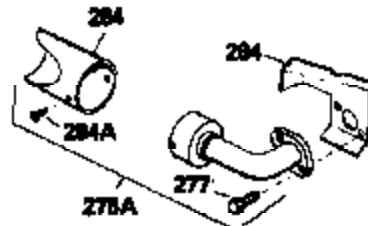

ILLUSTRATION SHOWS TYPICAL PARTS ONLY. ORDER BY PART NUMBER. PARTS NOT LISTED ARE SUPPLIED BY OEM.

Ref #	Part Number	Qty	Description
16	33454	1	Governor Lever
17	29916	1	Governor Lever Clamp
18	650548	1	Screw, 8-32 x 5/16"
28	30322	1	Lock Nut, 8-32
30	35441A	1	Crankshaft
35	29826	1	Screw, 10-32 x 3/4"
36	29918	1	Lock Washer
37	29216	1	Lock Nut, 10-32
38	29642	1	Retaining Ring
69	35262	1	* Cylinder Cover Gasket
70	35376	1	Cylinder Cover (Incl. 71, 75 & 80)
75	35319	1	Oil Seal
86	650833	7	Screw, 1/4-20 x 1-3/16"
87	650832	1	Screw, 1/4-20 x 1-11/16"
89	32589	1	Flywheel Key
111B	611162	1	Low Oil Shut-Down Switch (Incl. 112)
131A	650738	2	Screw, 5/16-18 x 5/8"
174A	650597	1	Screw, 10-24 x 5/8"
242	33267	1	Air Cleaner Bracket
250	33269A	1	Air Cleaner Cover
264A	650802	1	Screw, 1/4-20 x 5/8"
275	34185A	1	Muffler
277	650729	2	Screw, 5/16-18 x 3-3/16"