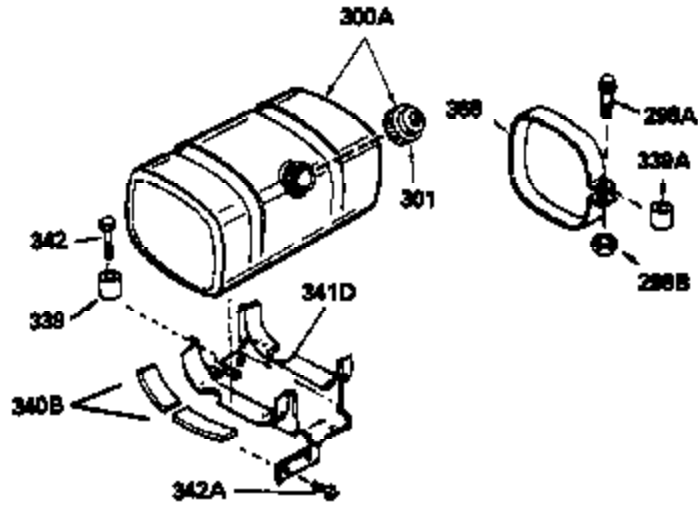

OPTIONAL DEBRIS SCREEN KIT