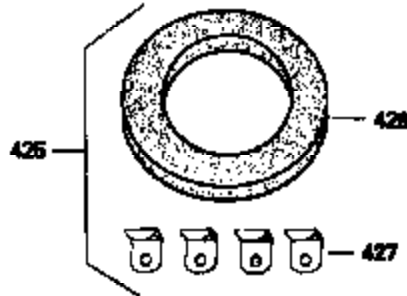

OPTIONAL STARTER MUFF KIT