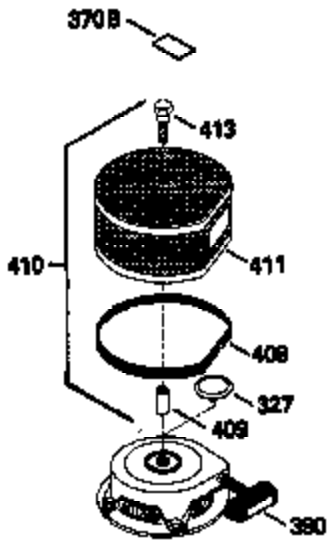

OPTIONAL DEBRIS SCREEN KIT