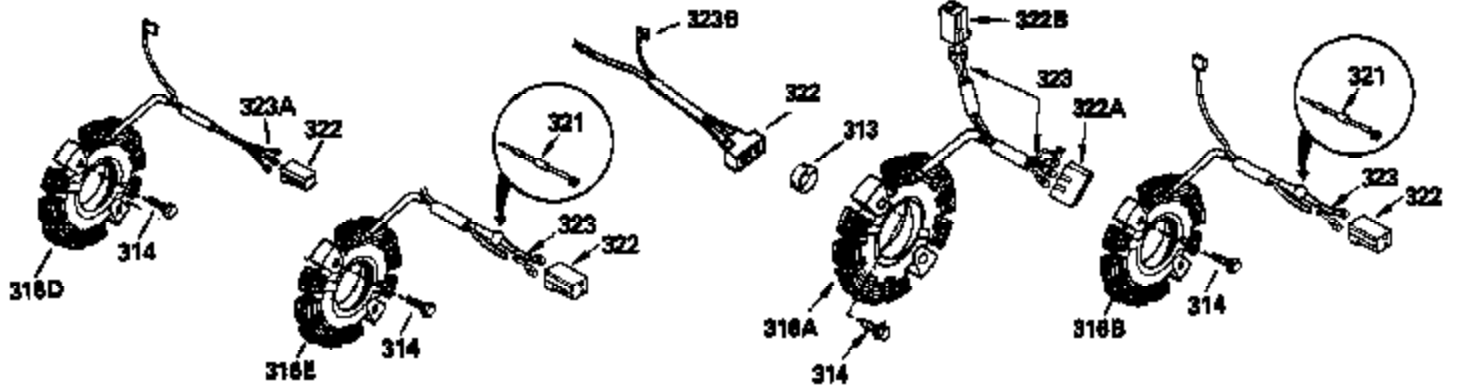

OPTIONAL DEBRIS SCREEN KIT