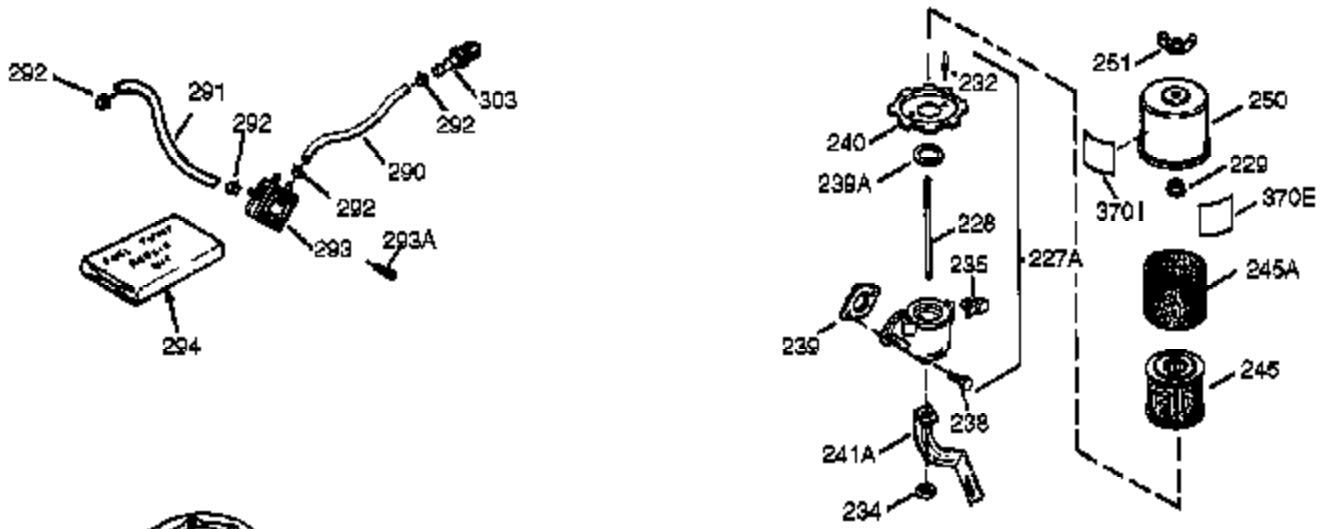

Ref #	Part Number	Qty	Description
305	35554	1	Oil Fill Tube
307	35499	1	"O" Ring
308	35540	1	Fill Tube Clip
310	36205	1	Dipstick
325	29443	1	Wire Clip
342	30063	1	Screw, T-30, 1/4-20 x 1/2"
370J	35703	1	Throttle Decal
370K	36695	1	Starter Decal
370G	35274	1	Oil Instruction Decal
380	640260A	1	Carburetor (Incl. 184)
390	590746	1	Rewind Starter (NOTE: This engine could have been built with 590704 starter.)
400	36450C	1	* Gasket Set (Incl. items marked PK in notes)
900	756332A	1	Replacement engine 756332A, order from 71-999
900	756331C	1	Replacement short block 756331C, order from 71-999