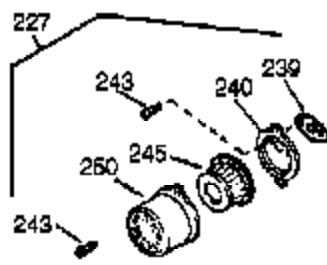

Engine Parts List #2

Ref #	Part Number	Qty	Description
4	0	1	Oil Drain Extension (Purchase Locally)
5	30969	1	Extension Cap
72	27642	1	Oil Drain Plug
84	29193	1	Retaining Ring
92	650880	1	Lock Washer
239	27272A	1	* Air Cleaner Gasket
240	33266	1	Air Cleaner Bracket
243	651081	2	Screw, 10-32 x 15/32"
245	33268	1	Air Cleaner Filter
245A	35881	1	Air Cleaner Filter
250	33269A	1	Air Cleaner Cover
251	37444	1	Wing Nut, 1/4-20
260	36250	1	Blower Housing
275	34185B	1	Muffler
277	650729	1	Screw, 5/16-18 x 3-3/16"
285	35985B	1	Starter Cup
291	30962	1	Fuel Line
292	26460	2	Fuel Line Clamp
380	640260A	1	Carburetor (Incl. 184)
390	590746	1	Rewind Starter (NOTE: This engine could have been built with 590704 starter.)
900	756332A	1	Replacement engine 756332A, order from 71-999
900	756331C	1	Replacement short block 756331C, order from 71-999