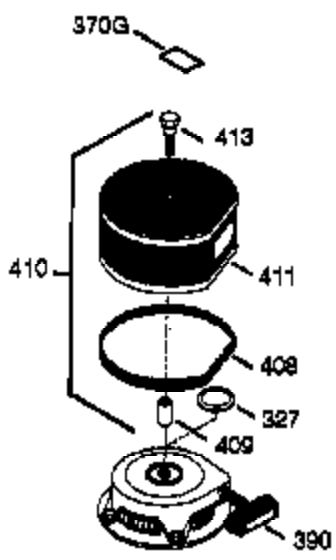

ILLUSTRATION SHOWS TYPICAL PARTS ONLY. ORDER BY PART NUMBER. PARTS NOT LISTED ARE SUPPLIED BY OEM.

VIEW 4 OF 4

OPTIONAL DEBRIS SCREEN KIT