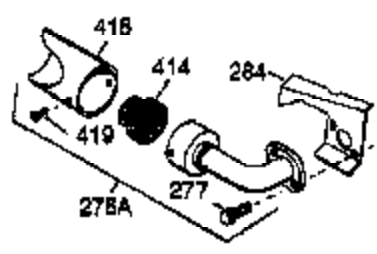

ILLUSTRATION SHOWS TYPICAL PARTS ONLY. ORDER BY PART NUMBER. PARTS NOT LISTED ARE SUPPLIED BY OEM.

VIEW 3 OF 4

Ref #	Part Number	Qty	Description
16	33454	1	Governor Lever
17	29916	1	Governor Lever Clamp
18	651028	1	Screw, Torx T-15, 8-32 x 3/8"
23	33627	1	Ball Bearing
28	30322	1	Lock Nut, 8-32
30	35420A	1	Crankshaft
32	33628	1	Washer
35	29826	1	Screw, 10-32 x 3/4"
36	29918	1	Lock Washer
37	29216	1	Lock Nut, 10-32
38	29642	1	Retaining Ring
69	35262A	1	* Cylinder Cover Gasket
70	33626B	1	Cylinder Cover (Incl. 74, 75, 80, 175 & 176)
74	31855	2	Bearing Retainer
75	33625	1	Oil Seal
86	650833	7	Screw, 1/4-20 x 1-3/16"
87	650832	1	Screw, 1/4-20 x 1-11/16"
89	32589	1	Flywheel Key
92	650880	1	Lock Washer
130B	651055	2	Screw, 5/16-18 x 5/8"
173A	32446	1	Breather Tube Grommet
175	650778	2	Lock Washer
176	650580	2	Lock Nut, 10-24
225	35043	1	Carburetor Tube
264A	650802	1	Screw, 1/4-20 x 5/8"
277	650729	2	Screw, 5/16-18 x 3-3/16"
285	35985B	1	Starter Cup
290	30705	1	Fuel Line
291	29774	1	Fuel Line
292	26460	7	Fuel Line Clamp
295	35857	1	Fuel Shut-Off Valve
296	34279B	1	Fuel Filter
298	650665	2	Screw, 1/4-15 x 3/4"
300	34156A	1	Fuel Tank (Incl. 292 & 301)
301	36246	1	Fuel Cap
308	35540	1	Fill Tube Clip
390	590746	1	Rewind Starter
416	34479A	1	Spark Arrestor Kit (Optional)
420	730225	1	SAE 30 4-Cycle Engine Oil (Quart)