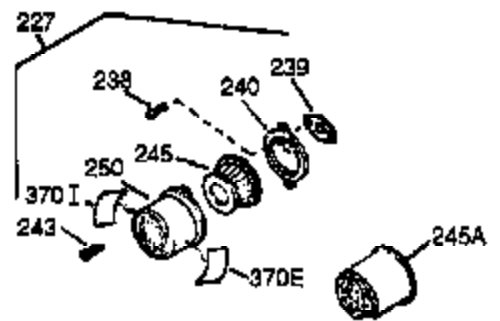

ILLUSTRATION SHOWS TYPICAL PARTS ONLY. ORDER BY PART NUMBER. PARTS NOT LISTED ARE SUPPLIED BY OEM.

VIEW 2 OF 4

Engine Parts List #2

Ref #	Part Number	Qty	Description
1	35385	1	Cylinder (Incl. 2 & 20)
2	27652	2	Dowel Pin
72	27642	2	Oil Drain Plug
169	27896A	2	* Breather Gasket
170	28423	1	Breather Body
171	28424	1	Breather Element
172	28425	1	Valve Cover
173A	32446	1	Breather Tube Grommet
174	650128	2	Screw, 10-24 x 1/2"
178	29752	2	Nut & Lock Washer, 1/4-28
207	33878	1	Throttle Link
225	35043	1	Carburetor Tube
227	35044	1	Air Cleaner Elbow
228	650851	1	Stud, 1/4-20 x 8.1
232	0	1	Pop Rivet (Purchase Locally)
234	650852	1	Nut, 1/4-20
235	30675	1	Air Cleaner Elbow Fitting
238	650163	2	Screw, 10-32 x 7/8"
239	27272A	1	* Air Cleaner Gasket
239A	34698A	1	* Air Cleaner Elbow Gasket
241	35045	1	Air Cleaner Collar
242	34699	1	Air Cleaner Bracket
245A	34703	1	Air Cleaner Filter
245	34700A	1	Air Cleaner Filter
250	34702	1	Air Cleaner Cover
251	650886	1	Wing Nut, 1/4-20
275	34185B	1	Muffler
276	31588	1	Locking Plate
277	650729	2	Screw, 5/16-18 x 3-3/16"
290	30705	1	Fuel Line
291	29774	1	Fuel Line
292	26460	7	Fuel Line Clamp
308	35540	1	Fill Tube Clip
370E	37089	1	Air Cleaner Decal
380	632325	1	Carburetor (Incl. 184)
420	730225	1	SAE 30 4-Cycle Engine Oil (Quart)