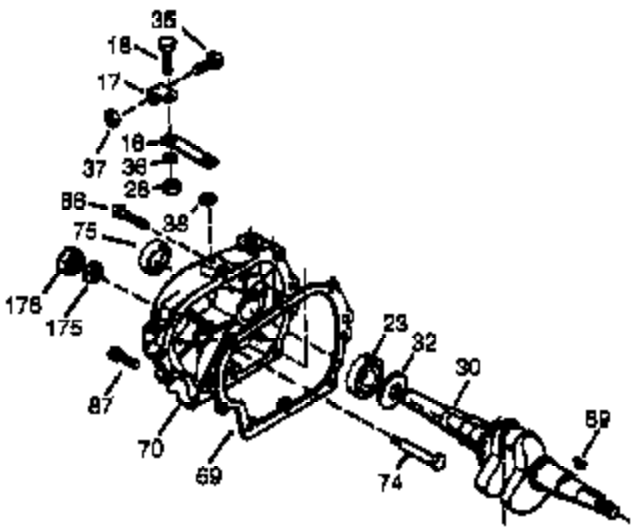

ILLUSTRATION SHOWS TYPICAL PARTS ONLY. ORDER BY PART NUMBER. PARTS NOT LISTED ARE SUPPLIED BY OEM.

VIEW 3 OF 4

Ref #	Part Number	Qty	Description
16	33454	1	Governor Lever
17	29916	1	Governor Lever Clamp
18	651028	1	Screw, Torx T-15, 8-32 x 3/8"
23	33627	1	Ball Bearing
28	30322	1	Lock Nut, 8-32
30	35420A	1	Crankshaft
32	33628	1	Washer
35	29826	1	Screw, 10-32 x 3/4"
36	29918	1	Lock Washer
37	29216	1	Lock Nut, 10-32
38	29642	1	Retaining Ring
69	35262A	1	* Cylinder Cover Gasket
70	33626B	1	Cylinder Cover (Incl. 74, 75, 80, 175 & 176)
74	31855	2	Bearing Retainer
75	33625	1	Oil Seal
86	650833	7	Screw, 1/4-20 x 1-3/16"
87	650832	1	Screw, 1/4-20 x 1-11/16"
89	32589	1	Flywheel Key
92	650880	1	Lock Washer
130B	651055	2	Screw, 5/16-18 x 5/8"
173A	32446	1	Breather Tube Grommet
175	650778	2	Lock Washer
176	650580	2	Lock Nut, 10-24
225	35043	1	Carburetor Tube
264A	650802	1	Screw, 1/4-20 x 5/8"
277	650729	2	Screw, 5/16-18 x 3-3/16"
285	35985B	1	Starter Cup
290	30705	1	Fuel Line
291	29774	1	Fuel Line
292	26460	7	Fuel Line Clamp
295	35857	1	Fuel Shut-Off Valve
296	34279B	1	Fuel Filter
298	650665	2	Screw, 1/4-15 x 3/4"
300	34156A	1	Fuel Tank (Incl. 292 & 301)
301	36246	1	Fuel Cap
308	35540	1	Fill Tube Clip
390	590746	1	Rewind Starter
416	34479A	1	Spark Arrestor Kit (Optional)
420	730225	1	SAE 30 4-Cycle Engine Oil (Quart)