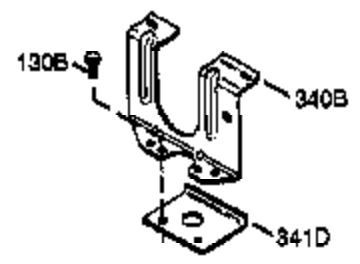

ILLUSTRATION SHOWS TYPICAL PARTS ONLY. ORDER BY PART NUMBER. PARTS NOT LISTED ARE SUPPLIED BY OEM.

VIEW 3 OF 4

Ref #	Part Number	Qty	Description
16	33454	1	Governor Lever
17	29916	1	Governor Lever Clamp
18	651028	1	Screw, Torx T-15, 8-32 x 3/8"
23	33627	1	Ball Bearing
28	30322	1	Lock Nut, 8-32
30	35420A	1	Crankshaft
32	33628	1	Washer
35	29826	1	Screw, 10-32 x 3/4"
36	29918	1	Lock Washer
37	29216	1	Lock Nut, 10-32
38	29642	1	Retaining Ring
69	35262A	1	* Cylinder Cover Gasket
70	33626B	1	Cylinder Cover (Incl. 74, 75, 80, 175 & 176)
74	31855	2	Bearing Retainer
75	33625	1	Oil Seal
86	650833	7	Screw, 1/4-20 x 1-3/16"
87	650832	1	Screw, 1/4-20 x 1-11/16"
89	32589	1	Flywheel Key
92	650880	1	Lock Washer
130B	651055	2	Screw, 5/16-18 x 5/8"
173A	32446	1	Breather Tube Grommet
175	650778	2	Lock Washer
176	650580	2	Lock Nut, 10-24
225	35043	1	Carburetor Tube
264A	650802	1	Screw, 1/4-20 x 5/8"
277	650729	2	Screw, 5/16-18 x 3-3/16"
285	35985B	1	Starter Cup
290	30705	1	Fuel Line
291	29774	1	Fuel Line
292	26460	7	Fuel Line Clamp
295	35857	1	Fuel Shut-Off Valve
296	34279B	1	Fuel Filter
298	650665	2	Screw, 1/4-15 x 3/4"
300	34156A	1	Fuel Tank (Incl. 292 & 301)
301	36246	1	Fuel Cap
308	35540	1	Fill Tube Clip
390	590746	1	Rewind Starter
416	34479A	1	Spark Arrestor Kit (Optional)
420	730225	1	SAE 30 4-Cycle Engine Oil (Quart)