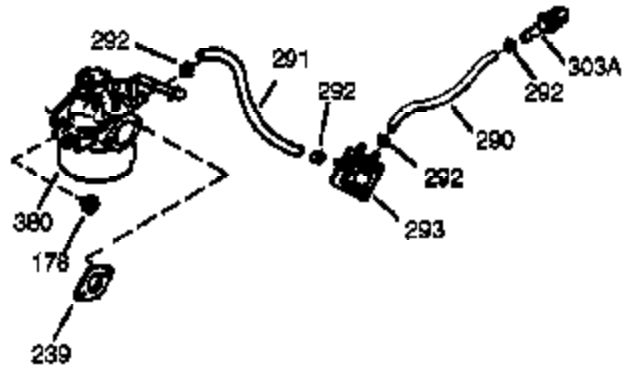

ILLUSTRATION SHOWS TYPICAL PARTS ONLY. ORDER BY PART NUMBER. PARTS NOT LISTED ARE SUPPLIED BY OEM.

VIEW 2 OF 4

Engine Parts List #2

Ref #	Part Number	Qty	Description
1	35385	1	Cylinder (Incl. 2 & 20)
2	27652	2	Dowel Pin
72	27642	2	Oil Drain Plug
169	27896A	2	* Breather Gasket
170	28423	1	Breather Body
171	28424	1	Breather Element
172	28425	1	Valve Cover
173A	32446	1	Breather Tube Grommet
174	650128	2	Screw, 10-24 x 1/2"
178	29752	2	Nut & Lock Washer, 1/4-28
207	33878	1	Throttle Link
225	35043	1	Carburetor Tube
227	35044	1	Air Cleaner Elbow
228	650851	1	Stud, 1/4-20 x 8.1
232	0	1	Pop Rivet (Purchase Locally)
234	650852	1	Nut, 1/4-20
235	30675	1	Air Cleaner Elbow Fitting
238	650163	2	Screw, 10-32 x 7/8"
239	27272A	1	* Air Cleaner Gasket
239A	34698A	1	* Air Cleaner Elbow Gasket
241	35045	1	Air Cleaner Collar
242	34699	1	Air Cleaner Bracket
245A	34703	1	Air Cleaner Filter
245	34700A	1	Air Cleaner Filter
250	34702	1	Air Cleaner Cover
251	650886	1	Wing Nut, 1/4-20
275	34185B	1	Muffler
276	31588	1	Locking Plate
277	650729	2	Screw, 5/16-18 x 3-3/16"
290	30705	1	Fuel Line
291	29774	1	Fuel Line
292	26460	7	Fuel Line Clamp
308	35540	1	Fill Tube Clip
370E	37089	1	Air Cleaner Decal
380	632325	1	Carburetor (Incl. 184)
420	730225	1	SAE 30 4-Cycle Engine Oil (Quart)