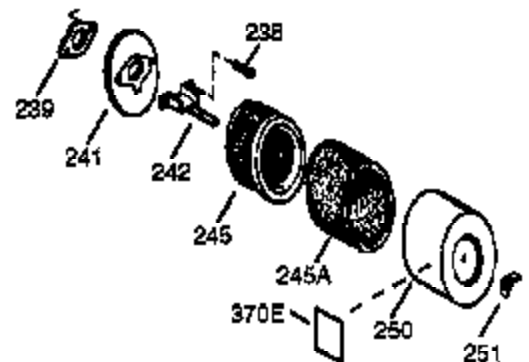

ILLUSTRATION SHOWS TYPICAL PARTS ONLY. ORDER BY PART NUMBER. PARTS NOT LISTED ARE SUPPLIED BY OEM.

VIEW 2 OF 4

Engine Parts List #2

Ref #	Part Number	Qty	Description
1	35385	1	Cylinder (Incl. 2 & 20)
2	27652	2	Dowel Pin
72	27642	2	Oil Drain Plug
169	27896A	2	* Breather Gasket
170	28423	1	Breather Body
171	28424	1	Breather Element
172	28425	1	Valve Cover
173A	32446	1	Breather Tube Grommet
174	650128	2	Screw, 10-24 x 1/2"
178	29752	2	Nut & Lock Washer, 1/4-28
207	33878	1	Throttle Link
225	35043	1	Carburetor Tube
227	35044	1	Air Cleaner Elbow
228	650851	1	Stud, 1/4-20 x 8.1
232	0	1	Pop Rivet (Purchase Locally)
234	650852	1	Nut, 1/4-20
235	30675	1	Air Cleaner Elbow Fitting
238	650163	2	Screw, 10-32 x 7/8"
239	27272A	1	* Air Cleaner Gasket
239A	34698A	1	* Air Cleaner Elbow Gasket
241	35045	1	Air Cleaner Collar
242	34699	1	Air Cleaner Bracket
245A	34703	1	Air Cleaner Filter
245	34700A	1	Air Cleaner Filter
250	34702	1	Air Cleaner Cover
251	650886	1	Wing Nut, 1/4-20
275	34185B	1	Muffler
276	31588	1	Locking Plate
277	650729	2	Screw, 5/16-18 x 3-3/16"
290	30705	1	Fuel Line
291	29774	1	Fuel Line
292	26460	7	Fuel Line Clamp
308	35540	1	Fill Tube Clip
370E	37089	1	Air Cleaner Decal
380	632325	1	Carburetor (Incl. 184)
420	730225	1	SAE 30 4-Cycle Engine Oil (Quart)