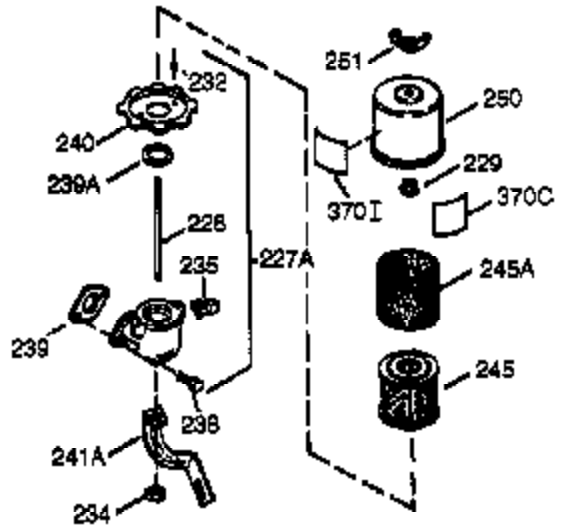

ILLUSTRATION SHOWS TYPICAL PARTS ONLY. ORDER BY PART NUMBER. PARTS NOT LISTED ARE SUPPLIED BY OEM.

VIEW 2 OF 4

Engine Parts List #2

Ref #	Part Number	Qty	Description
1	35385	1	Cylinder (Incl. 2 & 20)
2	27652	2	Dowel Pin
72	27642	2	Oil Drain Plug
169	27896A	2	* Breather Gasket
170	28423	1	Breather Body
171	28424	1	Breather Element
172	28425	1	Valve Cover
173A	32446	1	Breather Tube Grommet
174	650128	2	Screw, 10-24 x 1/2"
178	29752	2	Nut & Lock Washer, 1/4-28
207	33878	1	Throttle Link
225	35043	1	Carburetor Tube
227	35044	1	Air Cleaner Elbow
228	650851	1	Stud, 1/4-20 x 8.1
232	0	1	Pop Rivet (Purchase Locally)
234	650852	1	Nut, 1/4-20
235	30675	1	Air Cleaner Elbow Fitting
238	650163	2	Screw, 10-32 x 7/8"
239	27272A	1	* Air Cleaner Gasket
239A	34698A	1	* Air Cleaner Elbow Gasket
241	35045	1	Air Cleaner Collar
242	34699	1	Air Cleaner Bracket
245A	34703	1	Air Cleaner Filter
245	34700A	1	Air Cleaner Filter
250	34702	1	Air Cleaner Cover
251	650886	1	Wing Nut, 1/4-20
275	34185B	1	Muffler
276	31588	1	Locking Plate
277	650729	2	Screw, 5/16-18 x 3-3/16"
290	30705	1	Fuel Line
291	29774	1	Fuel Line
292	26460	7	Fuel Line Clamp
308	35540	1	Fill Tube Clip
370E	37089	1	Air Cleaner Decal
380	632325	1	Carburetor (Incl. 184)
420	730225	1	SAE 30 4-Cycle Engine Oil (Quart)