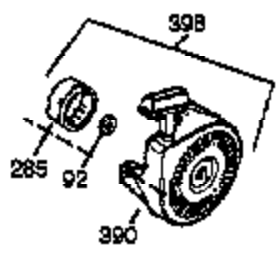

ILLUSTRATION SHOWS TYPICAL PARTS ONLY. ORDER BY PART NUMBER. PARTS NOT LISTED ARE SUPPLIED BY OEM.

VIEW 3 OF 4

Ref #	Part Number	Qty	Description
16	33454	1	Governor Lever
17	29916	1	Governor Lever Clamp
18	651028	1	Screw, Torx T-15, 8-32 x 3/8"
23	33627	1	Ball Bearing
28	30322	1	Lock Nut, 8-32
30	35420A	1	Crankshaft
32	33628	1	Washer
35	29826	1	Screw, 10-32 x 3/4"
36	29918	1	Lock Washer
37	29216	1	Lock Nut, 10-32
38	29642	1	Retaining Ring
69	35262A	1	* Cylinder Cover Gasket
70	33626B	1	Cylinder Cover (Incl. 74, 75, 80, 175 & 176)
74	31855	2	Bearing Retainer
75	33625	1	Oil Seal
86	650833	7	Screw, 1/4-20 x 1-3/16"
87	650832	1	Screw, 1/4-20 x 1-11/16"
89	32589	1	Flywheel Key
92	650880	1	Lock Washer
130B	651055	2	Screw, 5/16-18 x 5/8"
173A	32446	1	Breather Tube Grommet
175	650778	2	Lock Washer
176	650580	2	Lock Nut, 10-24
225	35043	1	Carburetor Tube
264A	650802	1	Screw, 1/4-20 x 5/8"
277	650729	2	Screw, 5/16-18 x 3-3/16"
285	35985B	1	Starter Cup
290	30705	1	Fuel Line
291	29774	1	Fuel Line
292	26460	7	Fuel Line Clamp
295	35857	1	Fuel Shut-Off Valve
296	34279B	1	Fuel Filter
298	650665	2	Screw, 1/4-15 x 3/4"
300	34156A	1	Fuel Tank (Incl. 292 & 301)
301	36246	1	Fuel Cap
308	35540	1	Fill Tube Clip
390	590746	1	Rewind Starter
416	34479A	1	Spark Arrestor Kit (Optional)
420	730225	1	SAE 30 4-Cycle Engine Oil (Quart)