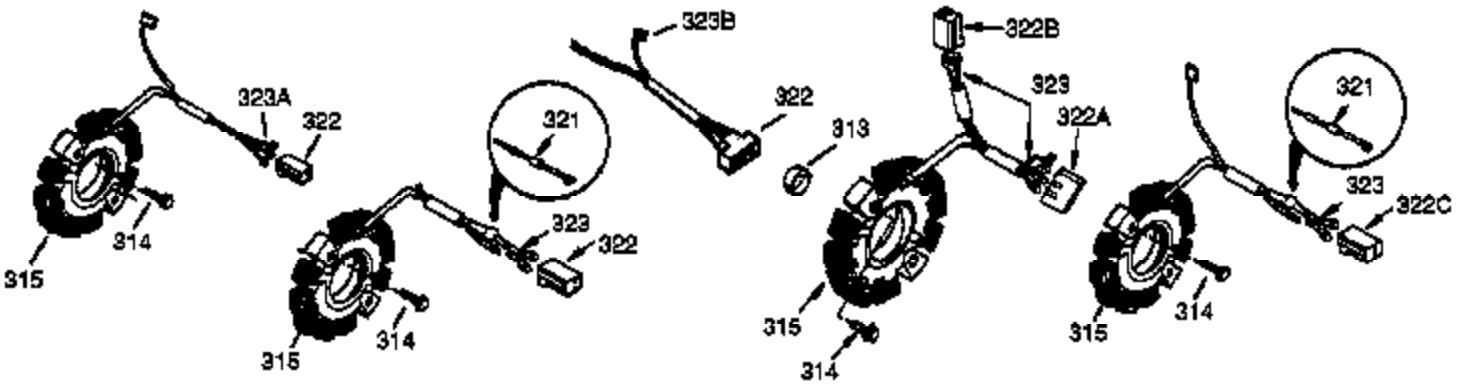

ILLUSTRATION SHOWS TYPICAL PARTS ONLY. ORDER BY PART NUMBER. PARTS NOT LISTED ARE SUPPLIED BY OEM.

VIEW 4 OF 4

OPTIONAL DEBRIS SCREEN KIT