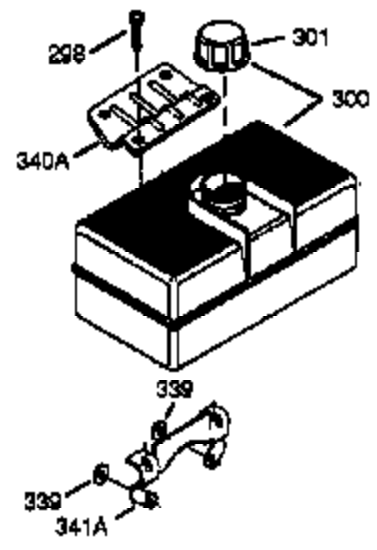

ILLUSTRATION SHOWS TYPICAL PARTS ONLY. ORDER BY PART NUMBER. PARTS NOT LISTED ARE SUPPLIED BY OEM.

VIEW 3 OF 4

Ref #	Part Number	Qty	Description
16	33454	1	Governor Lever
17	29916	1	Governor Lever Clamp
18	651028	1	Screw, Torx T-15, 8-32 x 3/8"
23	33627	1	Ball Bearing
28	30322	1	Lock Nut, 8-32
30	35420A	1	Crankshaft
32	33628	1	Washer
35	29826	1	Screw, 10-32 x 3/4"
36	29918	1	Lock Washer
37	29216	1	Lock Nut, 10-32
38	29642	1	Retaining Ring
69	35262A	1	* Cylinder Cover Gasket
70	33626B	1	Cylinder Cover (Incl. 74, 75, 80, 175 & 176)
74	31855	2	Bearing Retainer
75	33625	1	Oil Seal
86	650833	7	Screw, 1/4-20 x 1-3/16"
87	650832	1	Screw, 1/4-20 x 1-11/16"
89	32589	1	Flywheel Key
92	650880	1	Lock Washer
130B	651055	2	Screw, 5/16-18 x 5/8"
173A	32446	1	Breather Tube Grommet
175	650778	2	Lock Washer
176	650580	2	Lock Nut, 10-24
225	35043	1	Carburetor Tube
264A	650802	1	Screw, 1/4-20 x 5/8"
277	650729	2	Screw, 5/16-18 x 3-3/16"
285	35985B	1	Starter Cup
290	30705	1	Fuel Line
291	29774	1	Fuel Line
292	26460	7	Fuel Line Clamp
295	35857	1	Fuel Shut-Off Valve
296	34279B	1	Fuel Filter
298	650665	2	Screw, 1/4-15 x 3/4"
300	34156A	1	Fuel Tank (Incl. 292 & 301)
301	36246	1	Fuel Cap
308	35540	1	Fill Tube Clip
390	590746	1	Rewind Starter
416	34479A	1	Spark Arrestor Kit (Optional)
420	730225	1	SAE 30 4-Cycle Engine Oil (Quart)