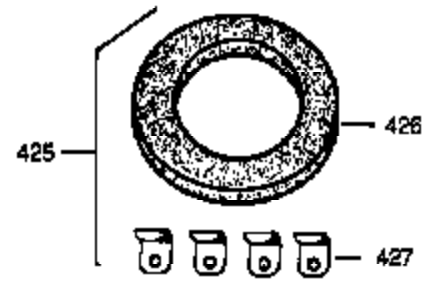

OPTIONAL STARTER MUFF KIT