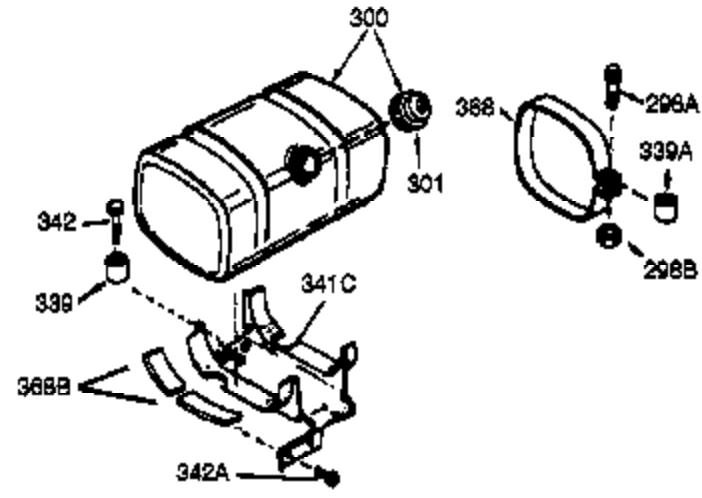

ILLUSTRATION SHOWS TYPICAL PARTS ONLY. ORDER BY PART NUMBER. PARTS NOT LISTED ARE SUPPLIED BY OEM.

VIEW 4 OF 4

OPTIONAL DEBRIS SCREEN KIT