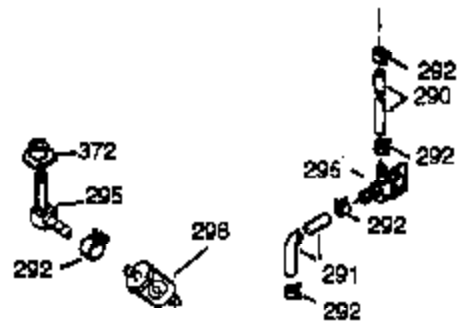

ILLUSTRATION SHOWS TYPICAL PARTS ONLY. ORDER BY PART NUMBER. PARTS NOT LISTED ARE SUPPLIED BY OEM.

VIEW 3 OF 4

Ref #	Part Number	Qty	Description
16	33454	1	Governor Lever
17	29916	1	Governor Lever Clamp
18	651028	1	Screw, Torx T-15, 8-32 x 3/8"
23	33627	1	Ball Bearing
28	30322	1	Lock Nut, 8-32
30	35420A	1	Crankshaft
32	33628	1	Washer
35	29826	1	Screw, 10-32 x 3/4"
36	29918	1	Lock Washer
37	29216	1	Lock Nut, 10-32
38	29642	1	Retaining Ring
69	35262A	1	* Cylinder Cover Gasket
70	33626B	1	Cylinder Cover (Incl. 74, 75, 80, 175 & 176)
74	31855	2	Bearing Retainer
75	33625	1	Oil Seal
86	650833	7	Screw, 1/4-20 x 1-3/16"
87	650832	1	Screw, 1/4-20 x 1-11/16"
89	32589	1	Flywheel Key
92	650880	1	Lock Washer
130B	651055	2	Screw, 5/16-18 x 5/8"
173A	32446	1	Breather Tube Grommet
175	650778	2	Lock Washer
176	650580	2	Lock Nut, 10-24
225	35043	1	Carburetor Tube
264A	650802	1	Screw, 1/4-20 x 5/8"
277	650729	2	Screw, 5/16-18 x 3-3/16"
285	35985B	1	Starter Cup
290	30705	1	Fuel Line
291	29774	1	Fuel Line
292	26460	7	Fuel Line Clamp
295	35857	1	Fuel Shut-Off Valve
296	34279B	1	Fuel Filter
298	650665	2	Screw, 1/4-15 x 3/4"
300	34156A	1	Fuel Tank (Incl. 292 & 301)
301	36246	1	Fuel Cap
308	35540	1	Fill Tube Clip
390	590746	1	Rewind Starter
416	34479A	1	Spark Arrestor Kit (Optional)
420	730225	1	SAE 30 4-Cycle Engine Oil (Quart)