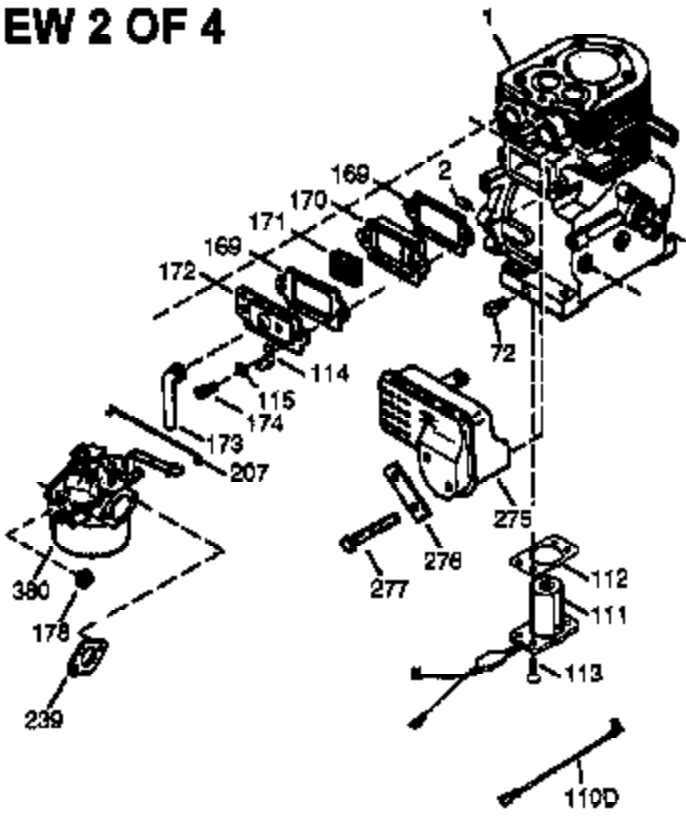

ILLUSTRATION SHOWS TYPICAL PARTS ONLY. ORDER BY PART NUMBER. PARTS NOT LISTED ARE SUPPLIED BY OEM.

VIEW 2 OF 4

Engine Parts List #2

Ref #	Part Number	Qty	Description
1	35385	1	Cylinder (Incl. 2 & 20)
2	27652	2	Dowel Pin
72	27642	2	Oil Drain Plug
169	27896A	2	* Breather Gasket
170	28423	1	Breather Body
171	28424	1	Breather Element
172	28425	1	Valve Cover
173A	32446	1	Breather Tube Grommet
174	650128	2	Screw, 10-24 x 1/2"
178	29752	2	Nut & Lock Washer, 1/4-28
207	33878	1	Throttle Link
225	35043	1	Carburetor Tube
227	35044	1	Air Cleaner Elbow
228	650851	1	Stud, 1/4-20 x 8.1
232	0	1	Pop Rivet (Purchase Locally)
234	650852	1	Nut, 1/4-20
235	30675	1	Air Cleaner Elbow Fitting
238	650163	2	Screw, 10-32 x 7/8"
239	27272A	1	* Air Cleaner Gasket
239A	34698A	1	* Air Cleaner Elbow Gasket
241	35045	1	Air Cleaner Collar
242	34699	1	Air Cleaner Bracket
245A	34703	1	Air Cleaner Filter
245	34700A	1	Air Cleaner Filter
250	34702	1	Air Cleaner Cover
251	650886	1	Wing Nut, 1/4-20
275	34185B	1	Muffler
276	31588	1	Locking Plate
277	650729	2	Screw, 5/16-18 x 3-3/16"
290	30705	1	Fuel Line
291	29774	1	Fuel Line
292	26460	7	Fuel Line Clamp
308	35540	1	Fill Tube Clip
370E	37089	1	Air Cleaner Decal
380	632325	1	Carburetor (Incl. 184)
420	730225	1	SAE 30 4-Cycle Engine Oil (Quart)