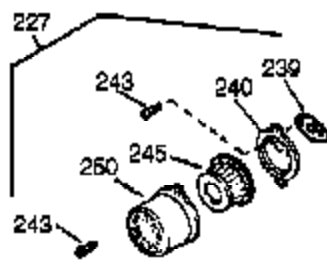

Ref #	Part Number	Qty	Description
4A	32214	1	Oil Drain Elbow
4	30968	1	Oil Drain Extension
72	27642	2	Oil Drain Plug
84	29193	1	Retaining Ring
92	650880	1	Belleville Washer
129	650727	2	Screw, 5/16-18 x 1-3/4"
131A	650781	2	Screw, 5/16-18 x 11/16"
227	35044	1	Air Cleaner Elbow (Incl. 228,229,232, 239&242)
228	650851	1	Stud, 1/4-20 8.1"
232	XXXXX	2	Pop Rivet (Can be purchased locally)
234	650852	1	Nut, 1/4-20
235	30675	1	Air Cleaner Elbow Fitting
238	650163	2	Screw, 10-32 x 7/8"
239	27272A	1	* Air Cleaner Gasket
239A	34698A	1	Air Cleaner Gasket
245A	34703	1	Air Cleaner Filter
245	34700A	1	Air Cleaner Filter
250	34702	1	Air Cleaner Cover
251	650513	1	Wing Nut, 1/4-20
260	34833B	1	Blower Housing
275	34185B	1	Muffler
277	650729	2	Screw, 5/16-18 x 3-3/16"
285	35985B	1	Starter Cup
290	30705	1	Fuel Line
292	26460	2	Fuel Line Clamp
370E	37089	1	Air Cleaner Decal
380	632325	1	Carburetor (Incl. 184)
390	590704	1	Rewind Starter (NOTE: This engine could have been built with 590746 starter.)