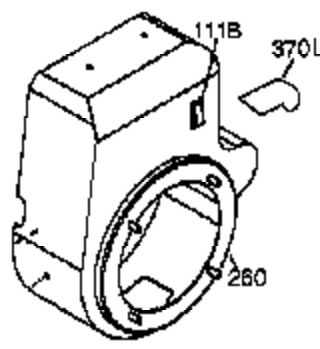

Ref #	Part Number	Qty	Description
4A	32214	1	Oil Drain Elbow
4	30968	1	Oil Drain Extension
72	27642	2	Oil Drain Plug
84	29193	1	Retaining Ring
92	650880	1	Belleville Washer
129	650727	2	Screw, 5/16-18 x 1-3/4"
131A	650781	2	Screw, 5/16-18 x 11/16"
227	35044	1	Air Cleaner Elbow (Incl. 228,229,232, 239&242)
228	650851	1	Stud, 1/4-20 8.1"
232	XXXXX	2	Pop Rivet (Can be purchased locally)
234	650852	1	Nut, 1/4-20
235	30675	1	Air Cleaner Elbow Fitting
238	650163	2	Screw, 10-32 x 7/8"
239	27272A	1	* Air Cleaner Gasket
239A	34698A	1	Air Cleaner Gasket
245A	34703	1	Air Cleaner Filter
245	34700A	1	Air Cleaner Filter
250	34702	1	Air Cleaner Cover
251	650513	1	Wing Nut, 1/4-20
260	34833B	1	Blower Housing
275	34185B	1	Muffler
277	650729	2	Screw, 5/16-18 x 3-3/16"
285	35985B	1	Starter Cup
290	30705	1	Fuel Line
292	26460	2	Fuel Line Clamp
370E	37089	1	Air Cleaner Decal
380	632325	1	Carburetor (Incl. 184)
390	590704	1	Rewind Starter (NOTE: This engine could have been built with 590746 starter.)