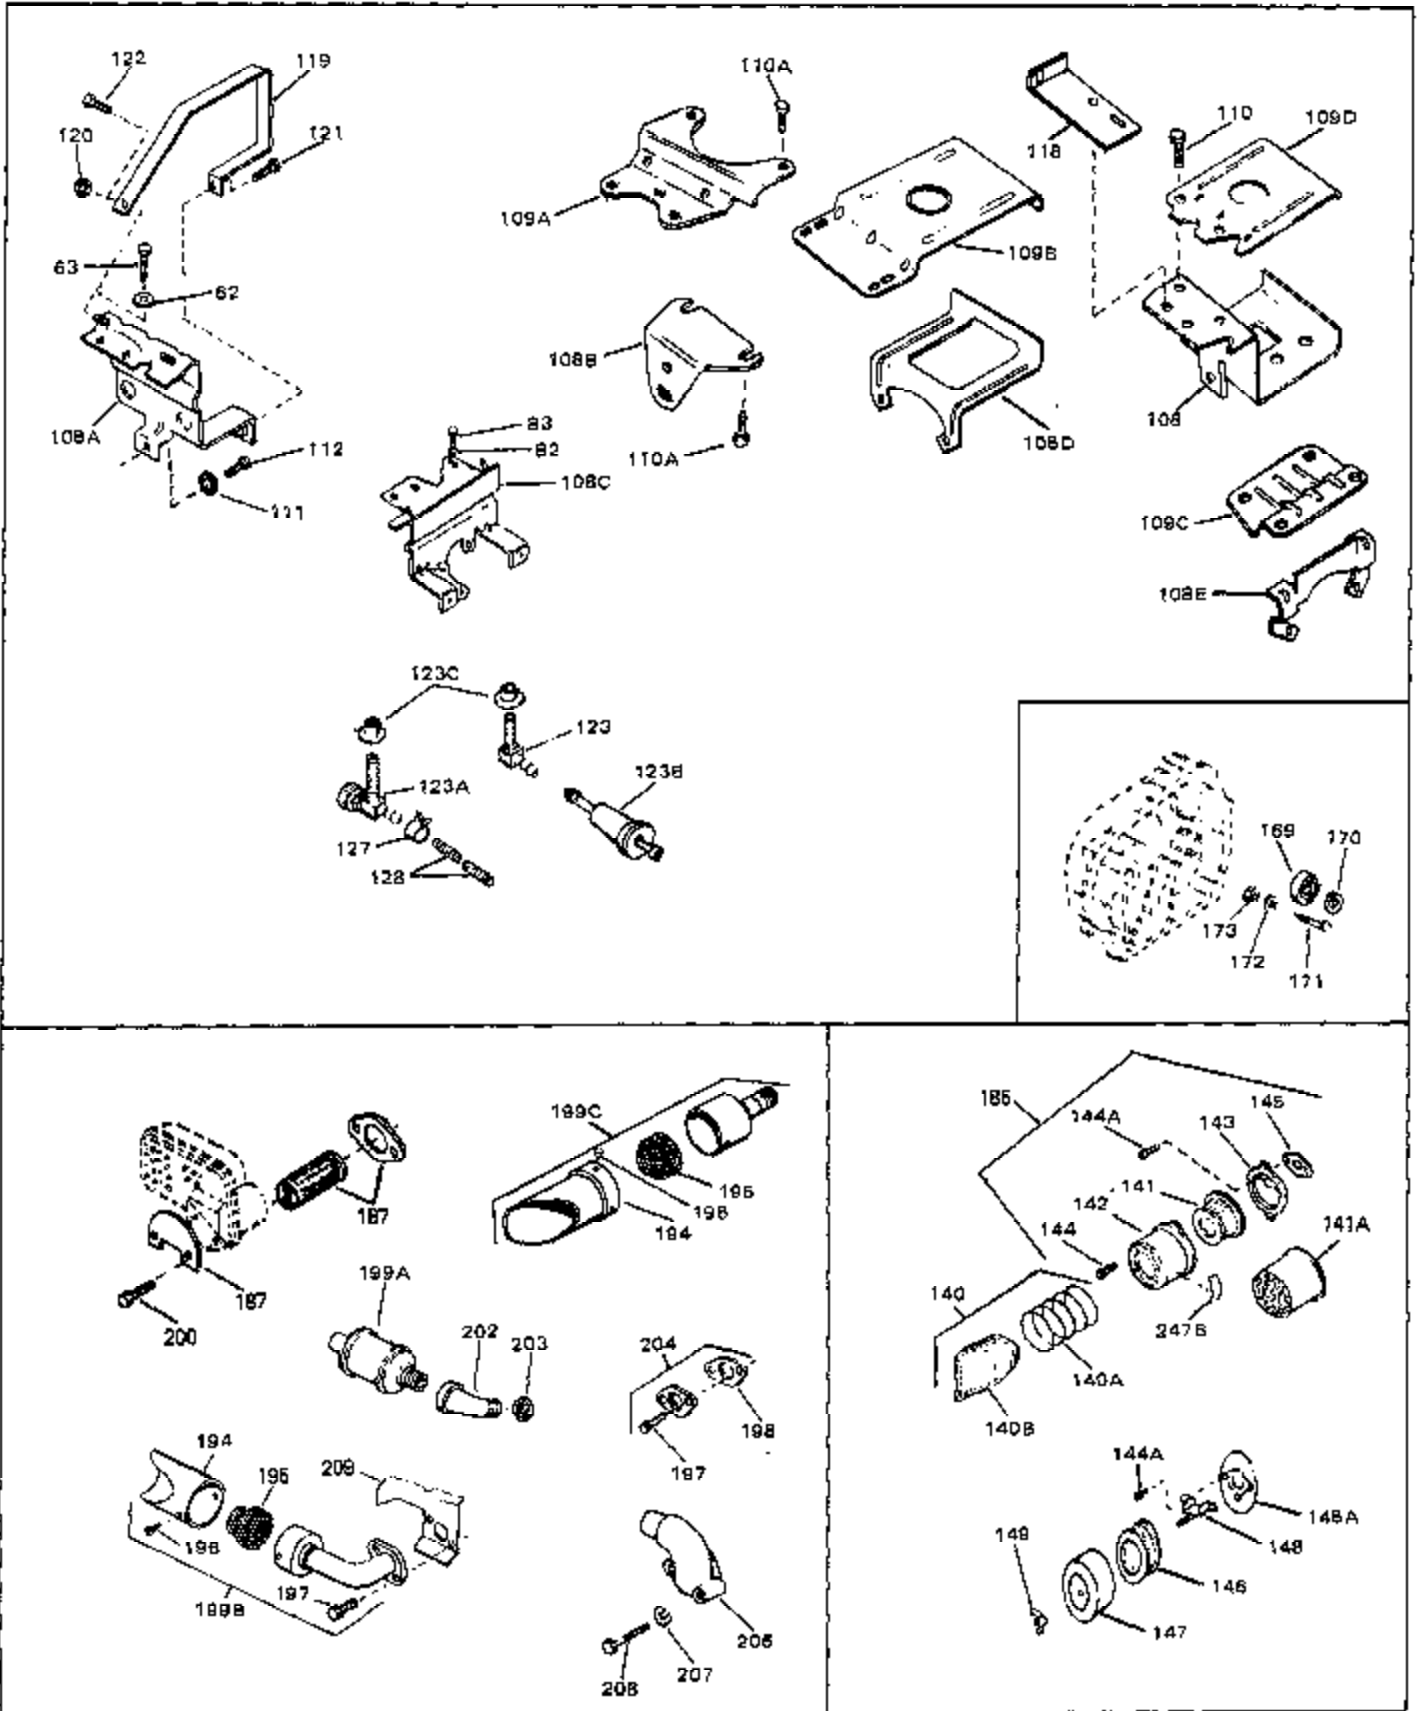

Ref #	Part Number	Qty	Description
62	26073	0	Washer, Connecting rod bolt
62	650570	0	Washer, Flat
63	650713	0	Screw, Hex hd., 5/16-18 x 5/8
63	792028	0	Screw, Hex hd. Sems, 5/16-18 x 7/8
82	26073	0	Washer, Connecting rod bolt
82	650570	0	Washer, Flat
83	650273	0	Screw
83	650713	0	Screw, Hex hd., 5/16-18 x 5/8
83	650788	0	Screw, Hex hd. spin-lock thr'd forming,
83	792028	0	Screw, Hex hd. Sems, 5/16-18 x 7/8
112	30688	0	Screw, Hex hd. Sems, 1/4-20 x 1/2
127	26460	0	Clamp, Fuel line
128	28819	0	Spring, Fuel line
144A	28820	0	Screw
145	27272	0	Gasket, Air cleaner
146	33268	0	Element, Air cleaner
147	33269A	0	Cover, Air cleaner
148	33267	0	Bracket, Air cleaner
148A	33266	0	Bracket, Air cleaner
149	650513	0	Nut, Wing
169	33627	0	Bearing, Ball
170	33628	0	Washer, Thrust
171	31855	0	Retainer, Bearing
172	650778	0	Washer, Lock
173	650580	0	Nut, Lock
185	730127	0	Cleaner Assy., Air (Poly)
185	730164	0	Cleaner Assy., Air (Paper)
194	33700	0	Cover & Tube, Muffler
195	33323	0	Screen, Muffler
196	650578	0	Screw
197	30196	0	Screw
198	27930	0	Gasket, Exhaust
199B	33714	0	Muffler
199C	391026	0	Muffler
202	30209	0	Elbow, Exhaust (45°)
204	730130	0	Muffler Adapter Kit
247B	31752	0	Decal, Air cleaner