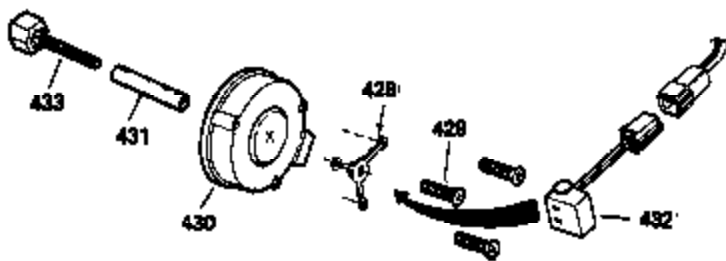

OPTIONAL SPARK ARREST MUFFLER

Ref #	Part Number	Qty	Description
23	33627	1	Ball Bearing
32	33628	1	Washer
47	650882	1	Connecting Rod Bolt
49	35374	1	Oil Dipper
74	31855	2	Bearing Retainer
110	35187	1	Ground Wire
129	650727	2	Screw, 5/16-18 x 1-3/4"
172	28425	1	Valve Cover
175	650778	2	Lock Washer
176	650580	2	Lock Nut, 10-24
178	29752	2	Nut & Lock Washer, 1/4-28
185	34707	1	Intake Pipe
223	650378	2	Screw, Torx T-30, 5/16-18 x 1-1/8"
235	30675	1	Air Cleaner Elbow Fitting
262	29747B	2	Screw, Torx T-40, 5/16-24 x 21/32"
275	33280A	1	Muffler
276	31588	1	Locking Plate
277	650729	2	Screw, 5/16-18 x 3-3/16"
281	33013	1	Starter Bubble Cover
282	650760	1	Screw, 8-32 x 3/8"
370B	34346	1	Lubrication Decal
370D	34704	1	Instruction Decal
370	36261	1	Instruction Decal
370E	35344	1	Throttle Decal

**ADD-ON ALTERNATOR
AC LIGHTING OR DC CHARGING**

730571
Can be used on H50-60 with
stamped steel starter.

**STANDARD POINT
IGNITION**

SOLID STATE

Ref #	Part Number	Qty	Description
47	650882	1	Connecting Rod Bolt
49	35374	1	Oil Dipper
90	611090	1	Flywheel
100	35135	1	Solid State Ignition
101	610118	1	Spark Plug Cover
102	650872	2	Solid State Mounting Stud
103	650814	2	Screw, Torx T-15, 10-24 x 1"
129	650727	2	Screw, 5/16-18 x 1-3/4"
172	28425	1	Valve Cover
173	34696	1	Breather Tube
178	29752	2	Nut & Lock Washer, 1/4-28
185	34707	1	Intake Pipe
223	650378	2	Screw, Torx T-30, 5/16-18 x 1-1/8"
228A	650851	1	Stud, 1/4-20 x 8.1
228A	650852	1	Nut, 1/4-20
229A	650825	1	Nut & Lock Washer, 1/4-20
232	0	2	Pop Rivet
235	30675	1	Air Cleaner Elbow Fitting
238A	650163	2	Screw, 10-32 x 7/8"
239	27272A	1	* Air Cleaner Gasket
239A	34698A	1	* Air Cleaner Gasket
240A	34699	1	Air Cleaner Bracket
245A	34703	1	Air Cleaner Filter
245	34700	1	Air Cleaner Filter
251	650513	1	Wing Nut, 1/4-20
276	31588	1	Locking Plate