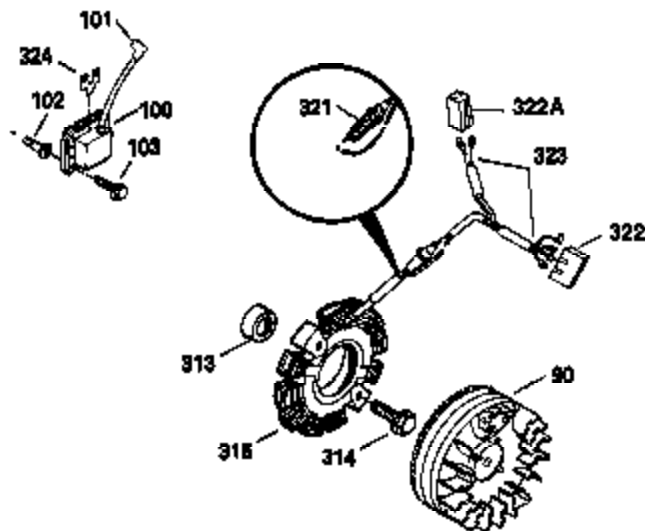

**ADD-ON ALTERNATOR
AC LIGHTING OR DC CHARGING**

730571
Can be used on H50-60 with
stamped steel starter.

**STANDARD POINT
IGNITION**

SOLID STATE

Ref #	Part Number	Qty	Description
47	650882	1	Connecting Rod Bolt
49	35374	1	Oil Dipper
90	611090	1	Flywheel
100	35135	1	Solid State Ignition
101	610118	1	Spark Plug Cover
102	650872	2	Solid State Mounting Stud
103	650814	2	Screw, Torx T-15, 10-24 x 1"
129	650727	2	Screw, 5/16-18 x 1-3/4"
172	28425	1	Valve Cover
173	34696	1	Breather Tube
178	29752	2	Nut & Lock Washer, 1/4-28
185	34707	1	Intake Pipe
223	650378	2	Screw, Torx T-30, 5/16-18 x 1-1/8"
228A	650851	1	Stud, 1/4-20 x 8.1
228A	650852	1	Nut, 1/4-20
229A	650825	1	Nut & Lock Washer, 1/4-20
232	0	2	Pop Rivet
235	30675	1	Air Cleaner Elbow Fitting
238A	650163	2	Screw, 10-32 x 7/8"
239	27272A	1	* Air Cleaner Gasket
239A	34698A	1	* Air Cleaner Gasket
240A	34699	1	Air Cleaner Bracket
245A	34703	1	Air Cleaner Filter
245	34700	1	Air Cleaner Filter
251	650513	1	Wing Nut, 1/4-20
276	31588	1	Locking Plate