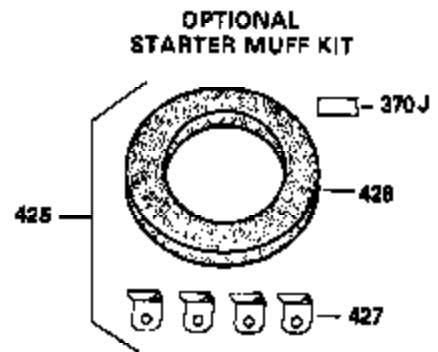

730571
Can be used on H50-60 with
stamped steel starter.