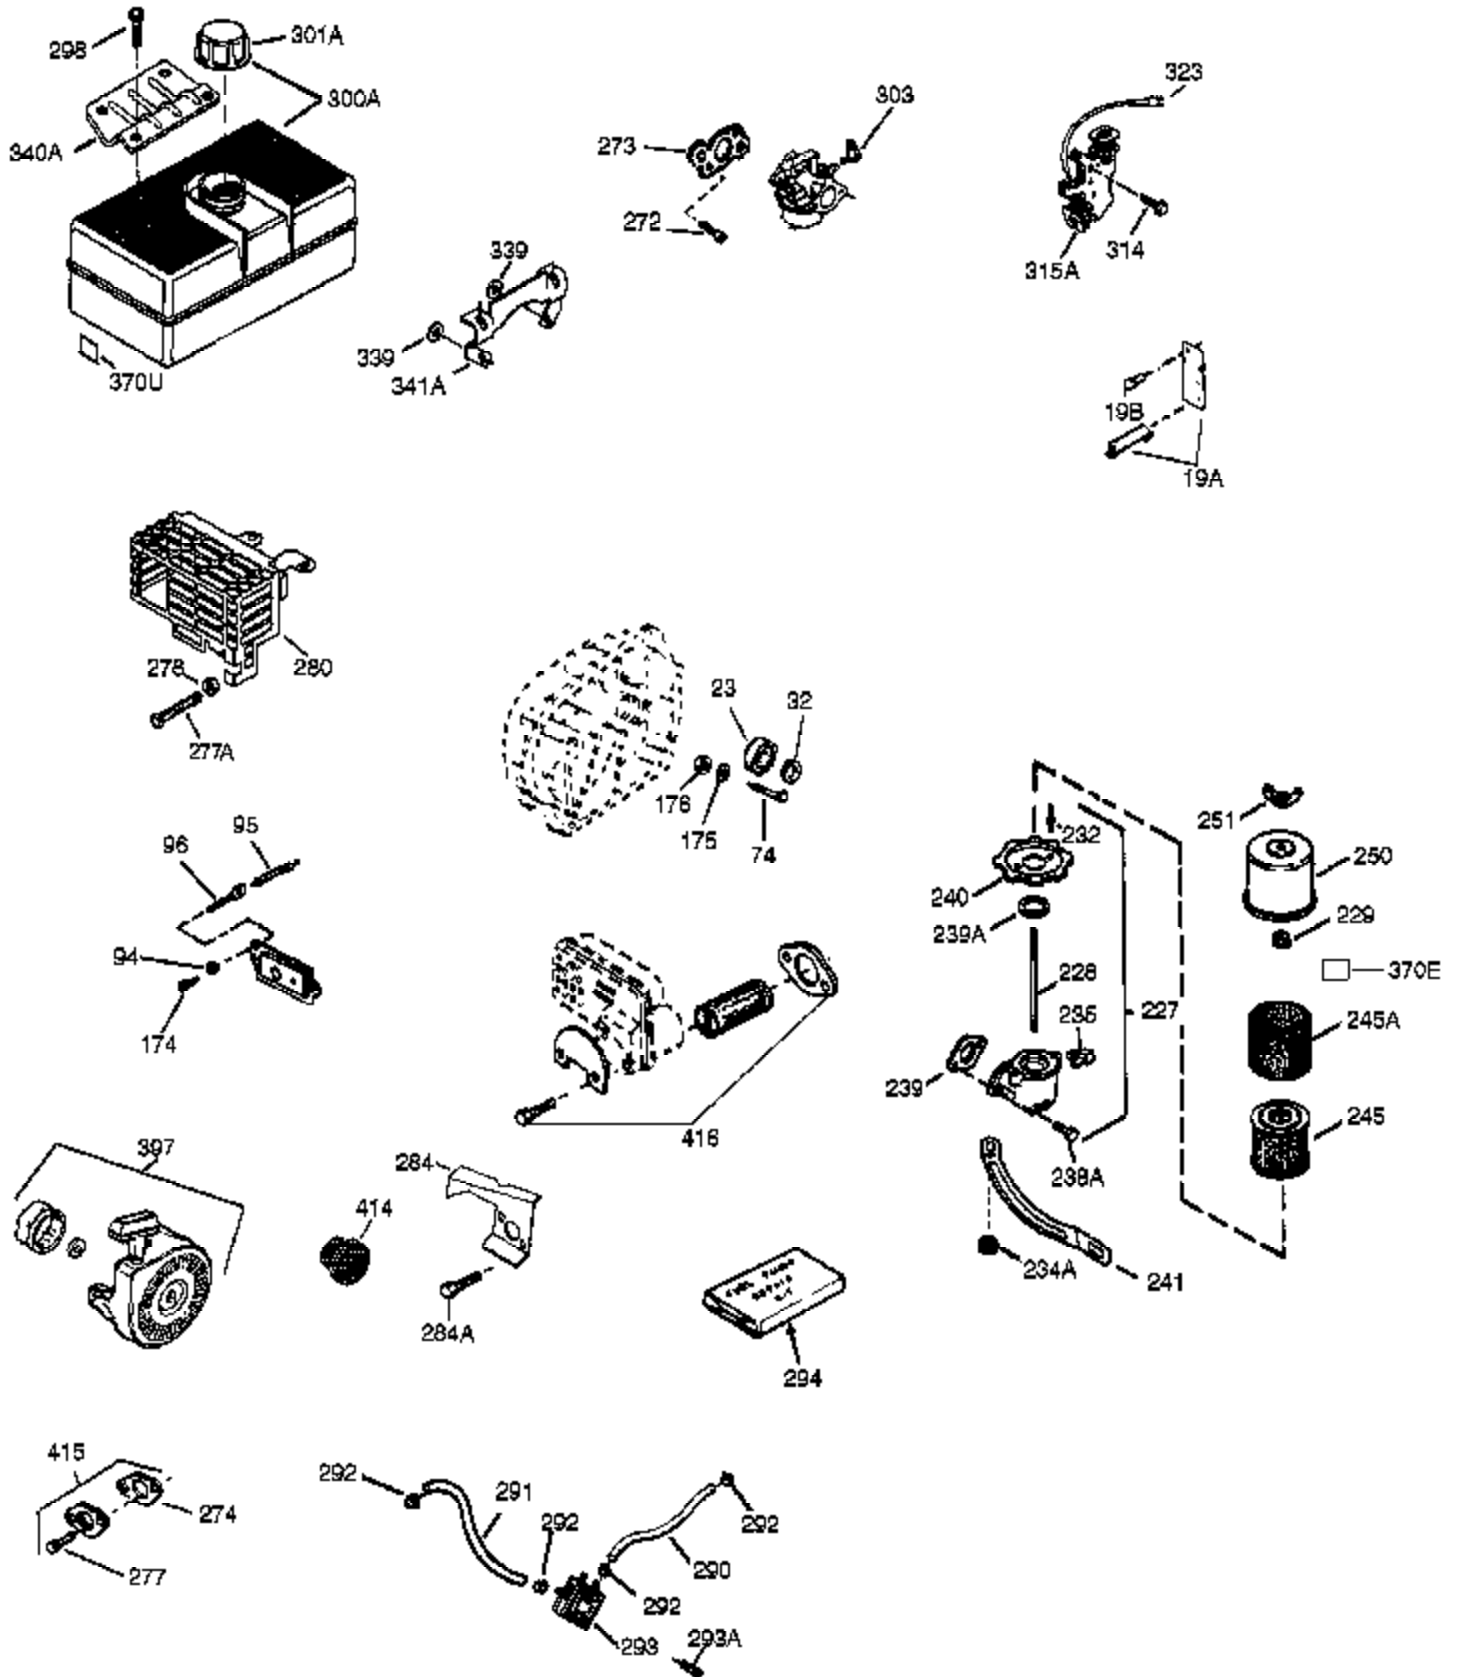

Ref #	Part Number	Qty	Description
364	37659	1	Carburetor Cover Bracket
365	650767	2	Screw, 8-32 x 27/64"
370G	35274	1	Oil Instruction Decal
370K	36695	1	Starter Decal
380	640260A	1	Carburetor (Incl. 184)
390	590746	1	Rewind Starter (NOTE: This engine could have been built with 590704 starter.)
395	36680	1	Electric Starter Motor (12 Volt)
400	36452B	1	* Gasket Set (Incl. items marked PK in notes)
420	730225A	1	SAE 30 4-Cycle Engine Oil (Quart)