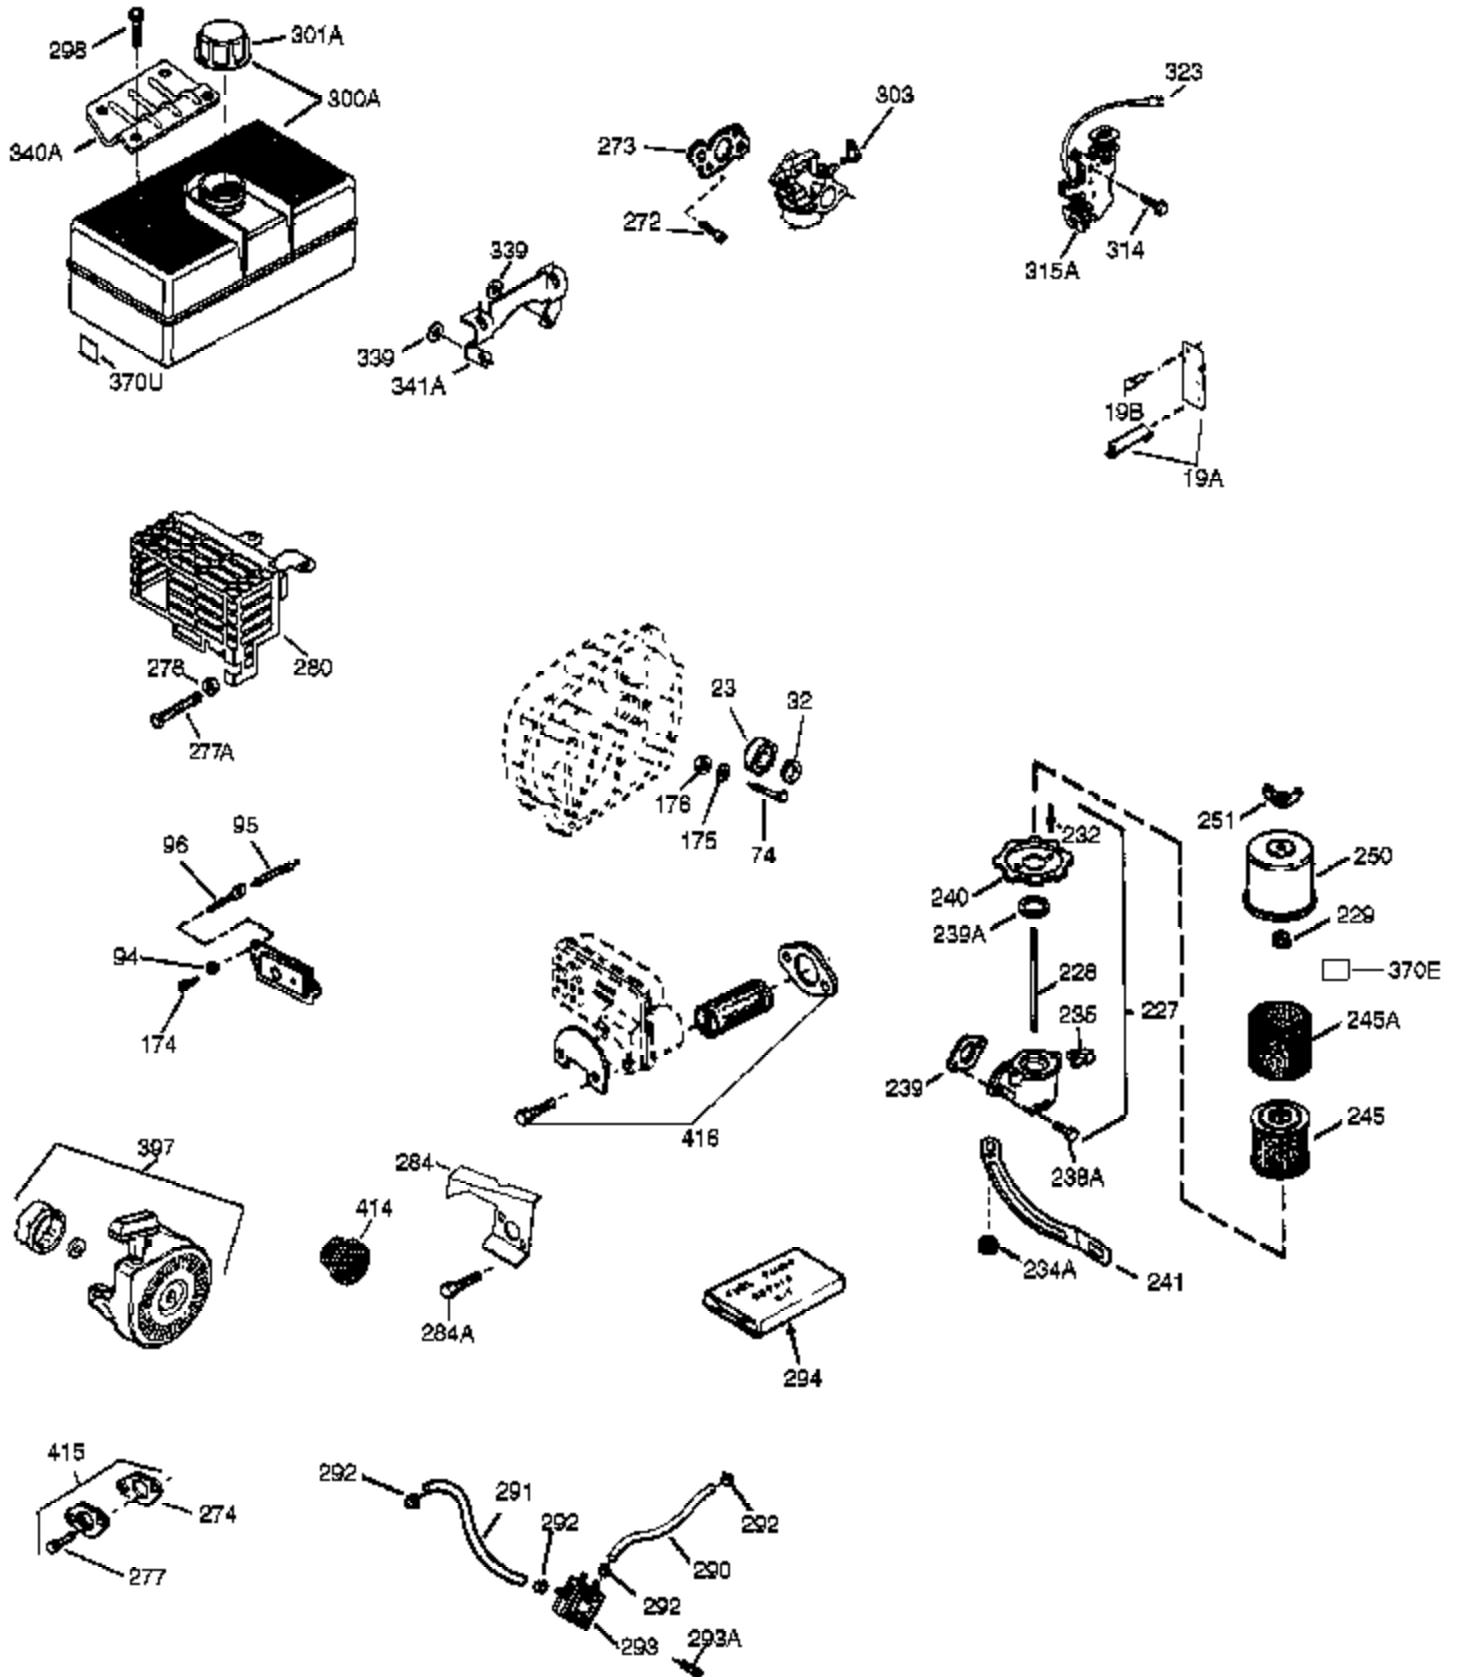

Ref #	Part Number	Qty	Description
174	650128	2	Screw, 10-24 x 1/2"
238	650767	2	Screw, 8-32 x 27/64"
239	27272A	1	* Air Cleaner Gasket
240	33266	1	Air Cleaner Bracket
245	33268	1	Air Cleaner Filter
250	33269A	1	Air Cleaner Cover
251	37444A	1	Wing Nut, 1/4-20
277	650729	2	Screw, 5/16-18 x 3-3/16
290	30962	1	Fuel Line
292	26460	2	Fuel Line Clamp
298	650665	2	Screw, 1/4-15 x 3/4"
370J	35703	1	Throttle Decal
416	34479A	1	Spark Arrestor Kit (Incl. 417)(Optional)
417	650696	2	Screw, 5/16-18 x 2-45/64"