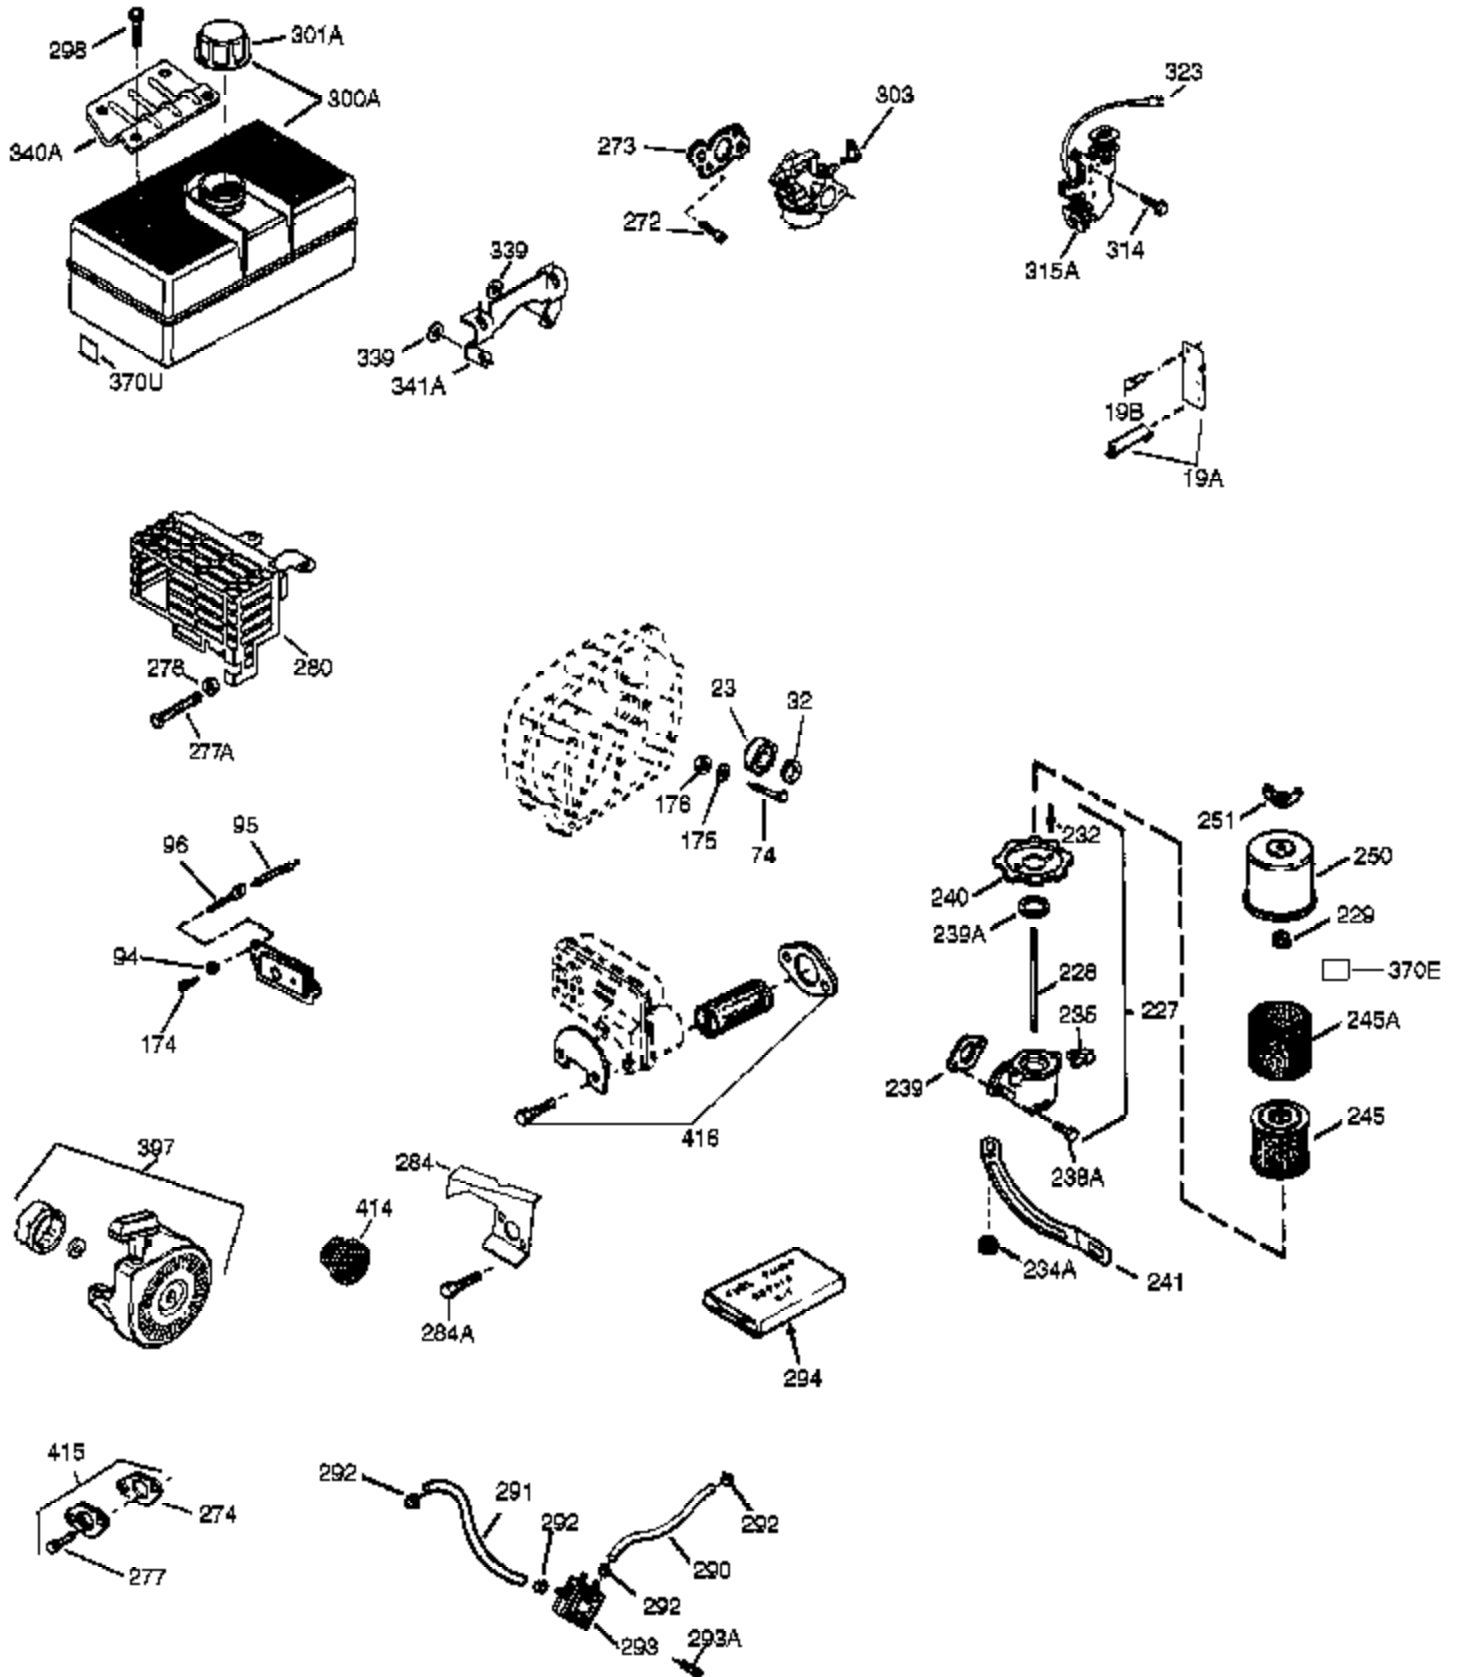

Ref #	Part Number	Qty	Description
174	650128	2	Screw, 10-24 x 1/2"
238	650767	2	Screw, 8-32 x 27/64"
239	27272A	1	* Air Cleaner Gasket
240	33266	1	Air Cleaner Bracket
245	33268	1	Air Cleaner Filter
250	33269A	1	Air Cleaner Cover
251	37444	1	Wing Nut, 1/4-20
277	650729	2	Screw, 5/16-18 x 3-3/16
290	30962	1	Fuel Line
292	26460	2	Fuel Line Clamp
298	650665	2	Screw, 1/4-15 x 3/4"
370J	35703	1	Throttle Decal
416	34479A	1	Spark Arrestor Kit (Incl. 417)(Optional)
417	650696	2	Screw, 5/16-18 x 2-45/64"