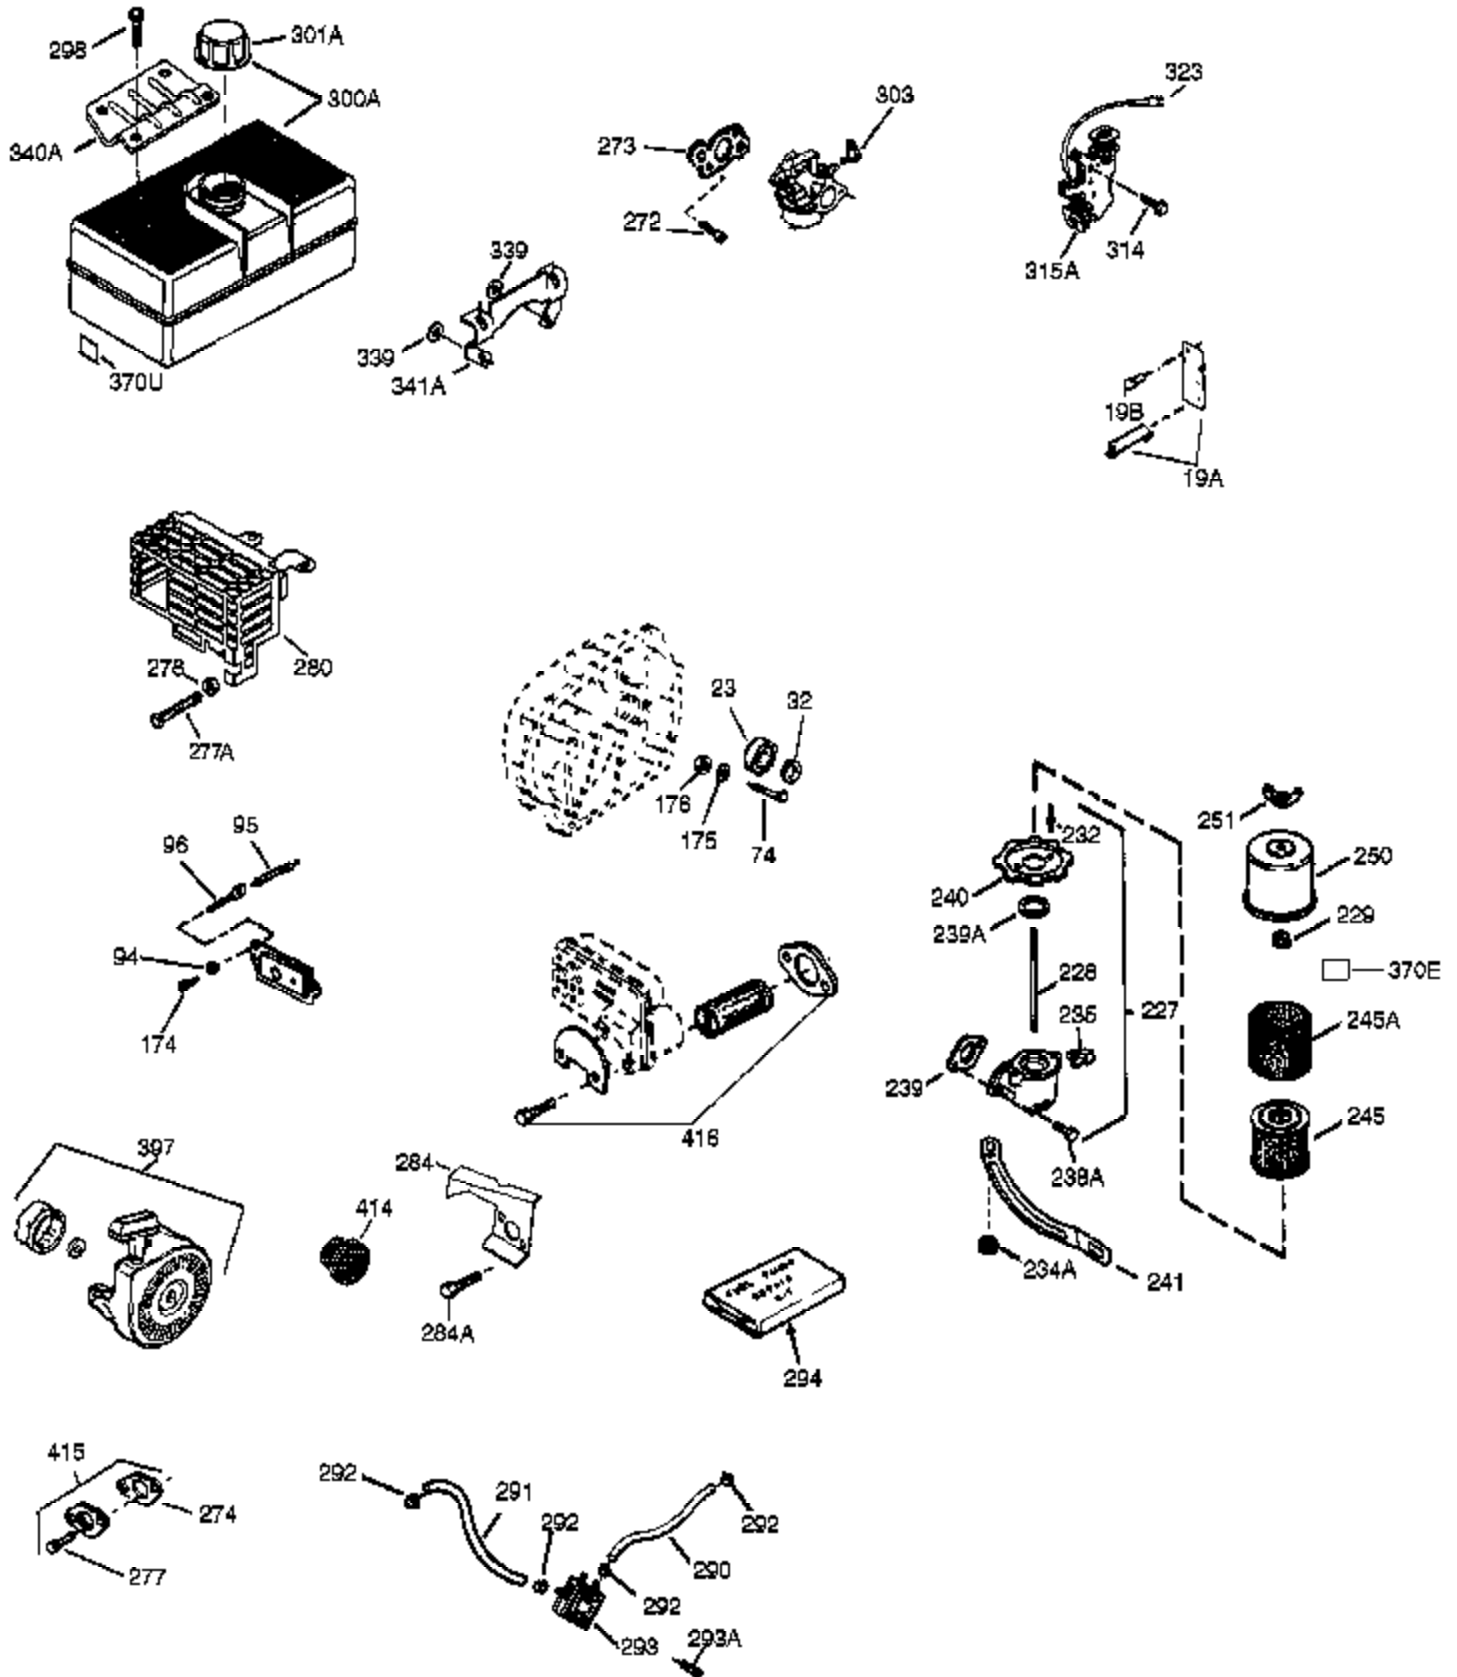

Ref #	Part Number	Qty	Description
174	650128	2	Screw, 10-24 x 1/2"
182A	650517	2	Screw, 1/4-20 x 27/32"
239	27272A	1	* Air Cleaner Gasket
240	33266	1	Air Cleaner Bracket
245	33268	1	Air Cleaner Filter
250	33269A	1	Air Cleaner Cover
251	37444	1	Wing Nut, 1/4-20
277	650729	2	Screw, 5/16-18 x 3-3/16"
292	26460	2	Fuel Line Clamp
298	650665	2	Screw, 1/4-15 x 3/4"
314	650873	2	Screw, 1/4-20 x 3/4"
323	610922	2	Terminal
323B	611277	1	Terminal
323A	611276	1	Terminal