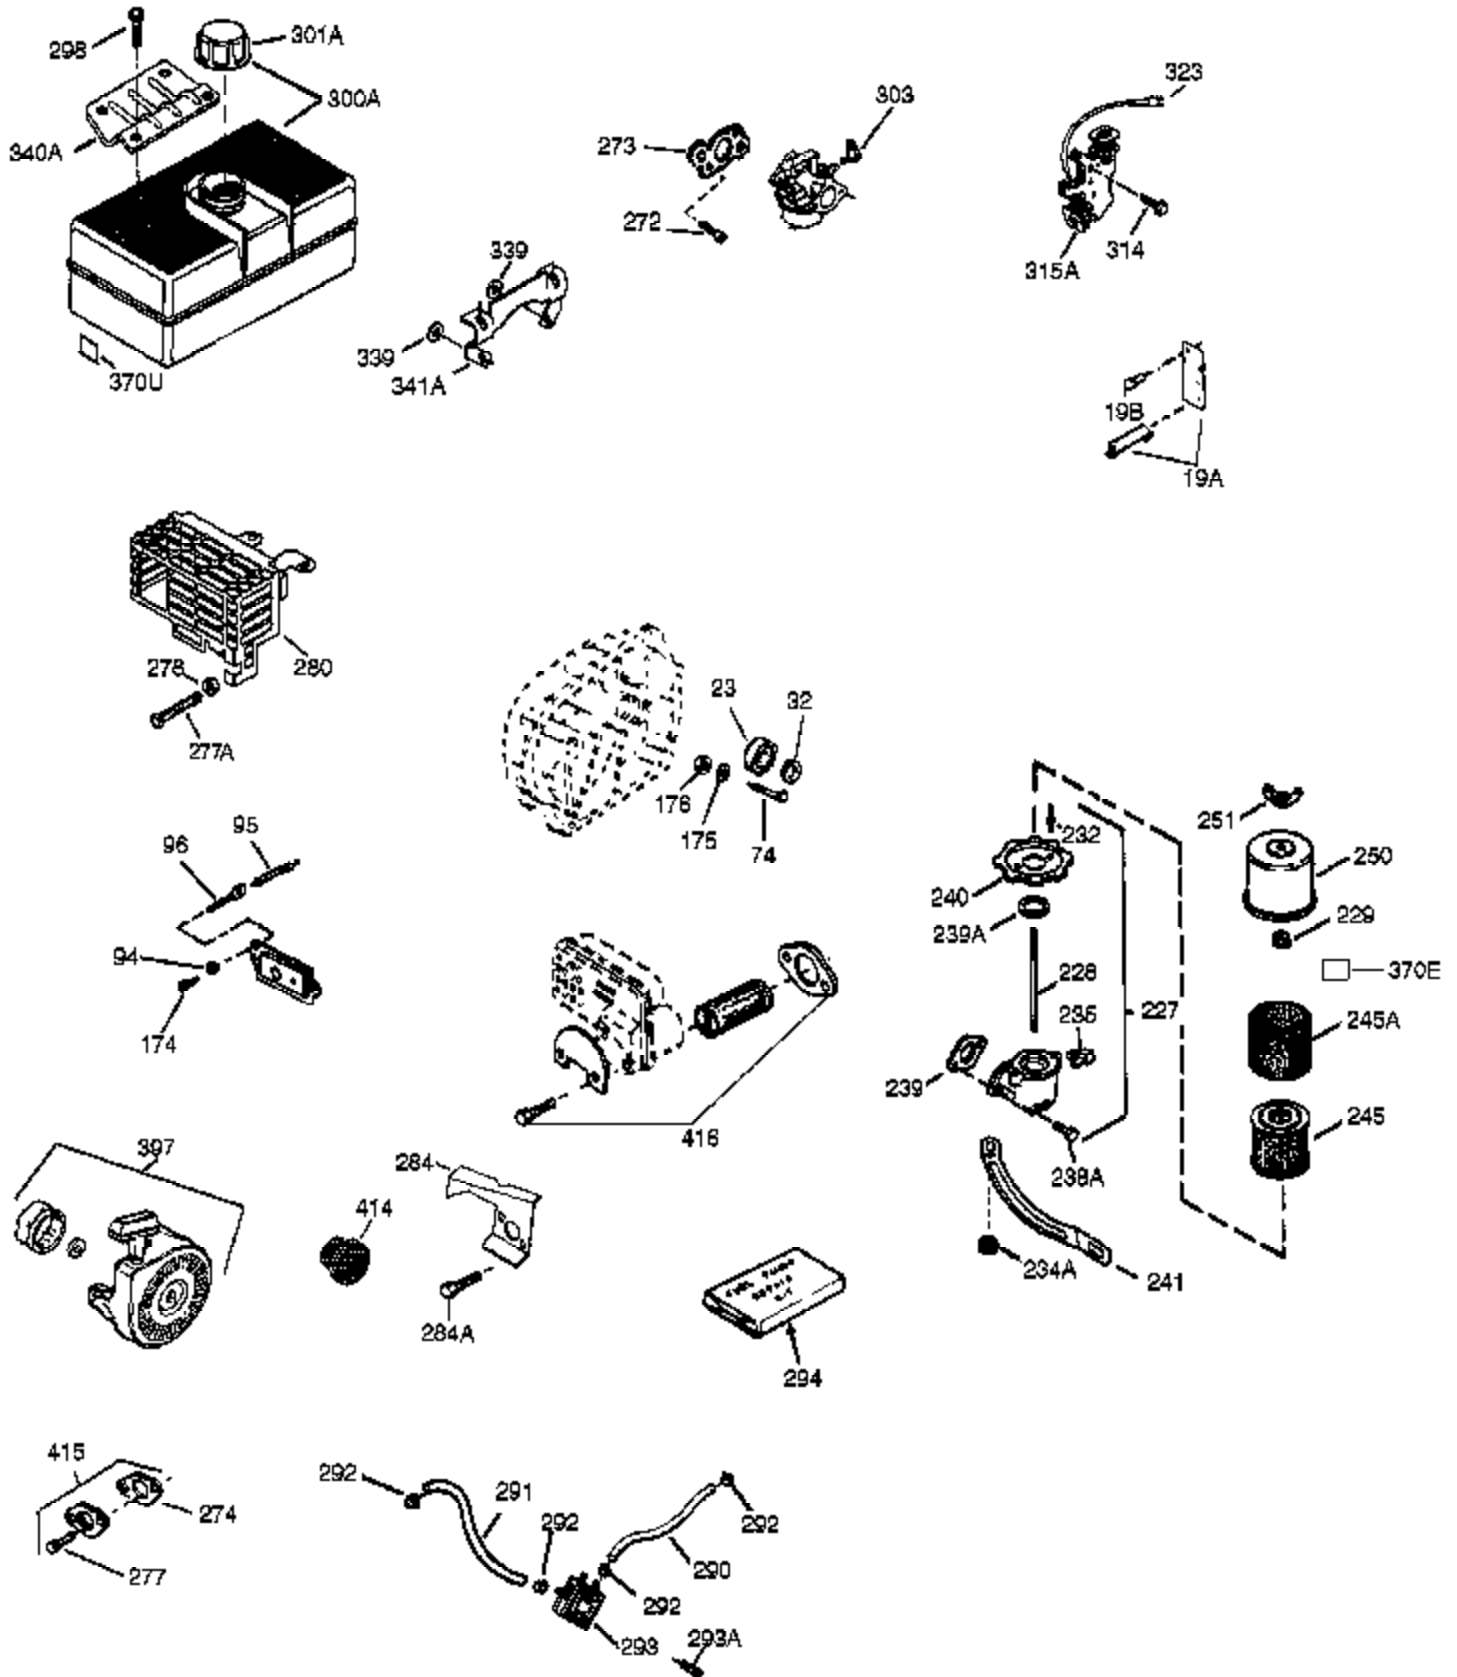

Ref #	Part Number	Qty	Description
94	651016	1	Lock Nut, 10-32
95	30886A	1	Extension Spring
96	30845A	1	R.P.M. Adjusting Bolt
174	650128	2	Screw, 10-24 x 1/2"
239	27272A	1	* Air Cleaner Gasket
240	33266	1	Air Cleaner Body
245A	35881	1	Air Cleaner Filter
245	33268	1	Air Cleaner Filter
250	33269A	1	Air Cleaner Cover
251	37444	1	Wing Nut, 1/4-20
277	650729	2	Screw, 5/16-18 x 3-3/16"
291	30962	1	Fuel Line
292	26460	5	Fuel Line Clamp
311	35941	1	Oil Fill Plug
416	34479A	1	Spark Arrestor Kit (Optional)