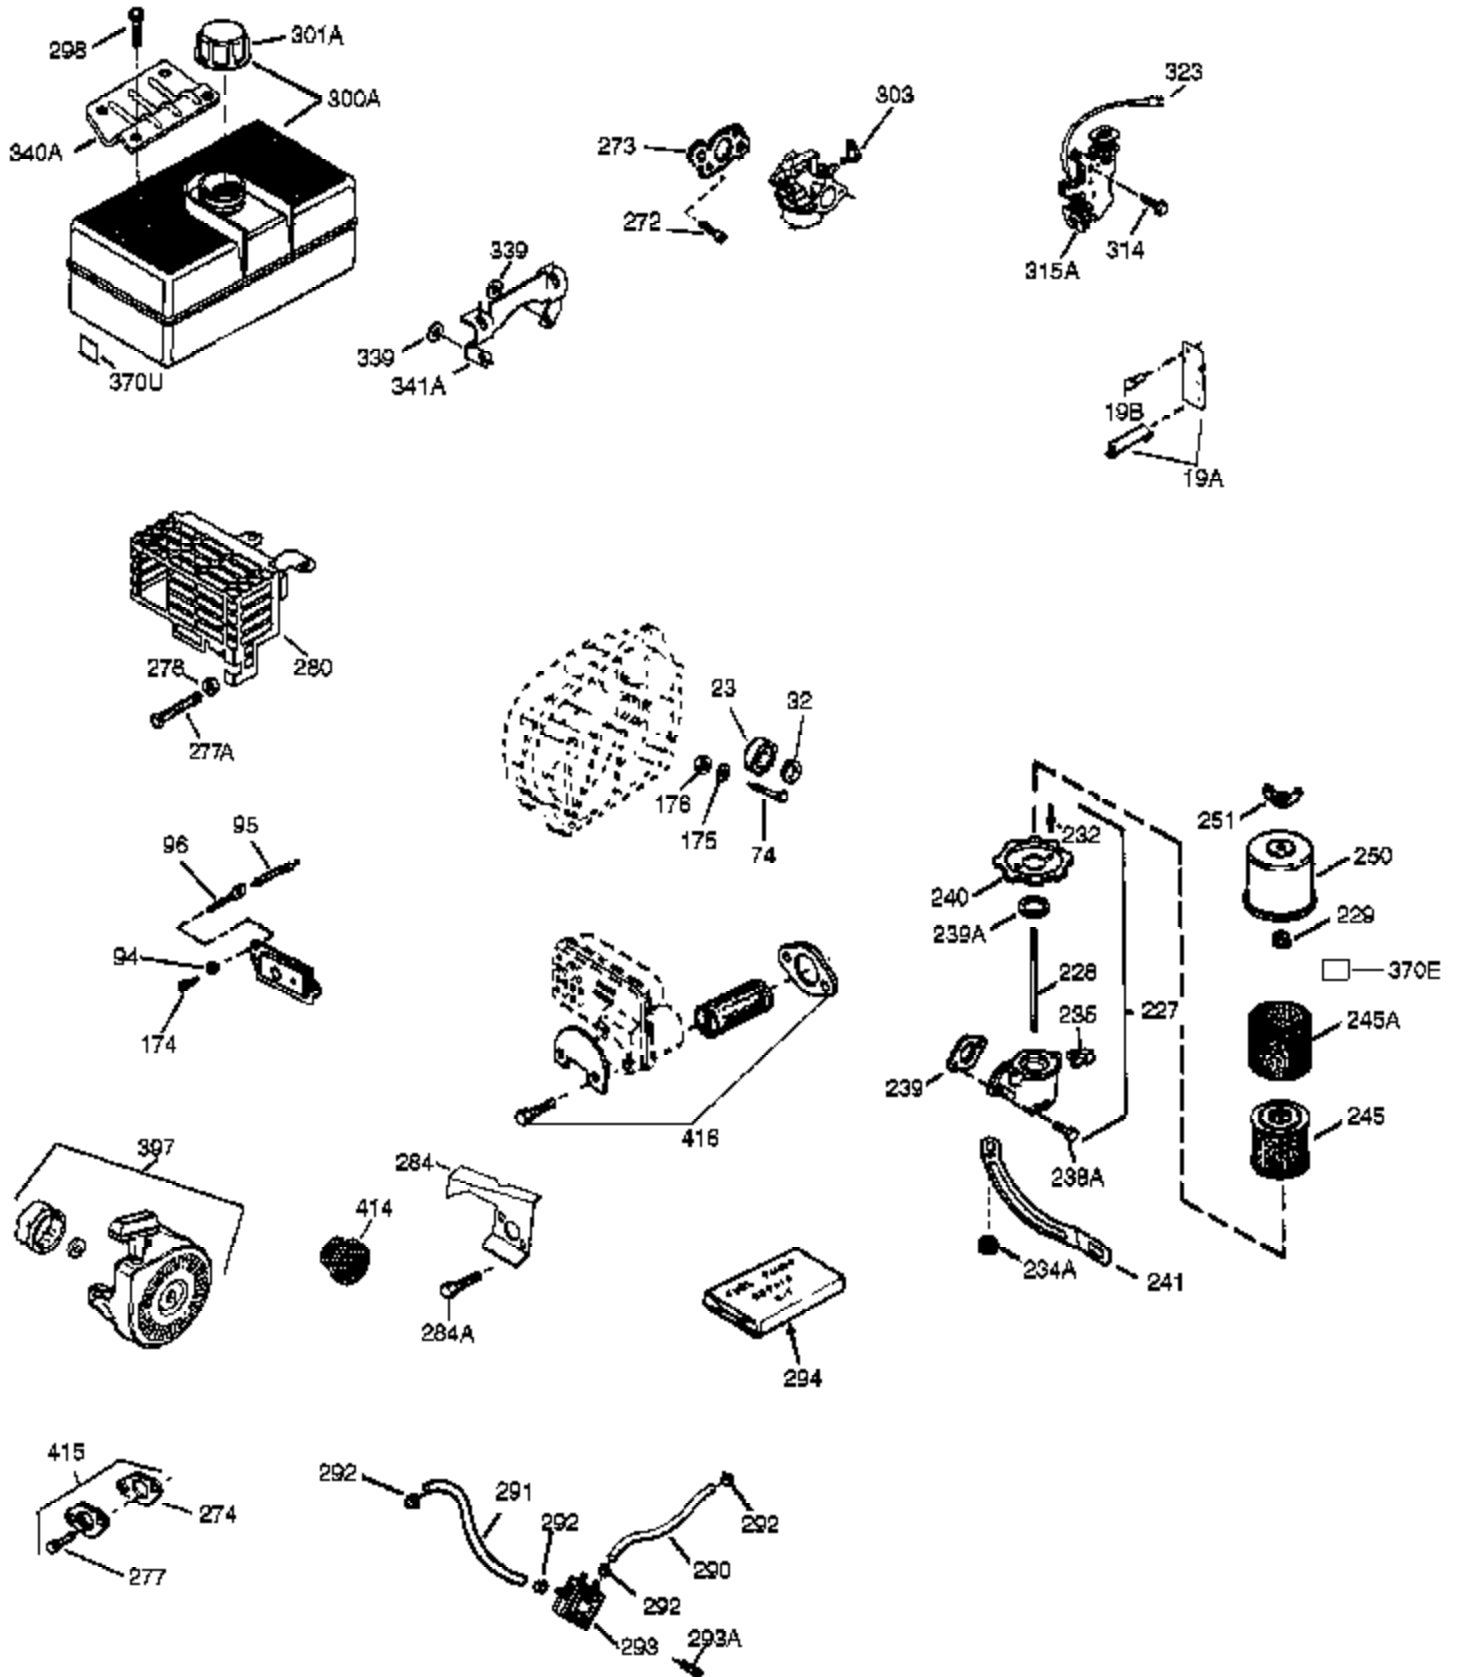

Ref #	Part Number	Qty	Description
94	651016	1	Lock Nut, 10-32
95	30886A	1	Extension Spring
96	30845A	1	R.P.M. Adjusting Bolt
174	650128	2	Screw, 10-24 x 1/2"
227	35044	1	Air Cleaner Elbow (Incl. 228,232,239A & 240)
228	650851	1	Stud, 1/4-20 x 8.1"
229	650852	1	Nut, 1/4-20
232		2	Pop Rivet (Purchase Locally)
235	30675	1	Air Cleaner Elbow Fitting
238A	650163	2	Screw, 10-32 x 7/8"
239	27272A	1	* Air Cleaner Gasket
239A	34698A	1	* Air Cleaner Gasket
240	34699	1	Air Cleaner Bracket
241	37279	1	Air Cleaner Bracket
245A	34703	1	Air Cleaner Filter
245	34700B	1	Air Cleaner Filter
250	37278	1	Air Cleaner Cover
251	650886	1	Wing Nut, 1/4-20
277	650729	2	Screw, 5/16-18 x 3-3/16"
291	30705	1	Fuel Line
292	26460	2	Fuel Line Clamp
298	650665	2	Screw, 1/4-15 x 3/4"
370E	37293	1	Air Cleaner Decal