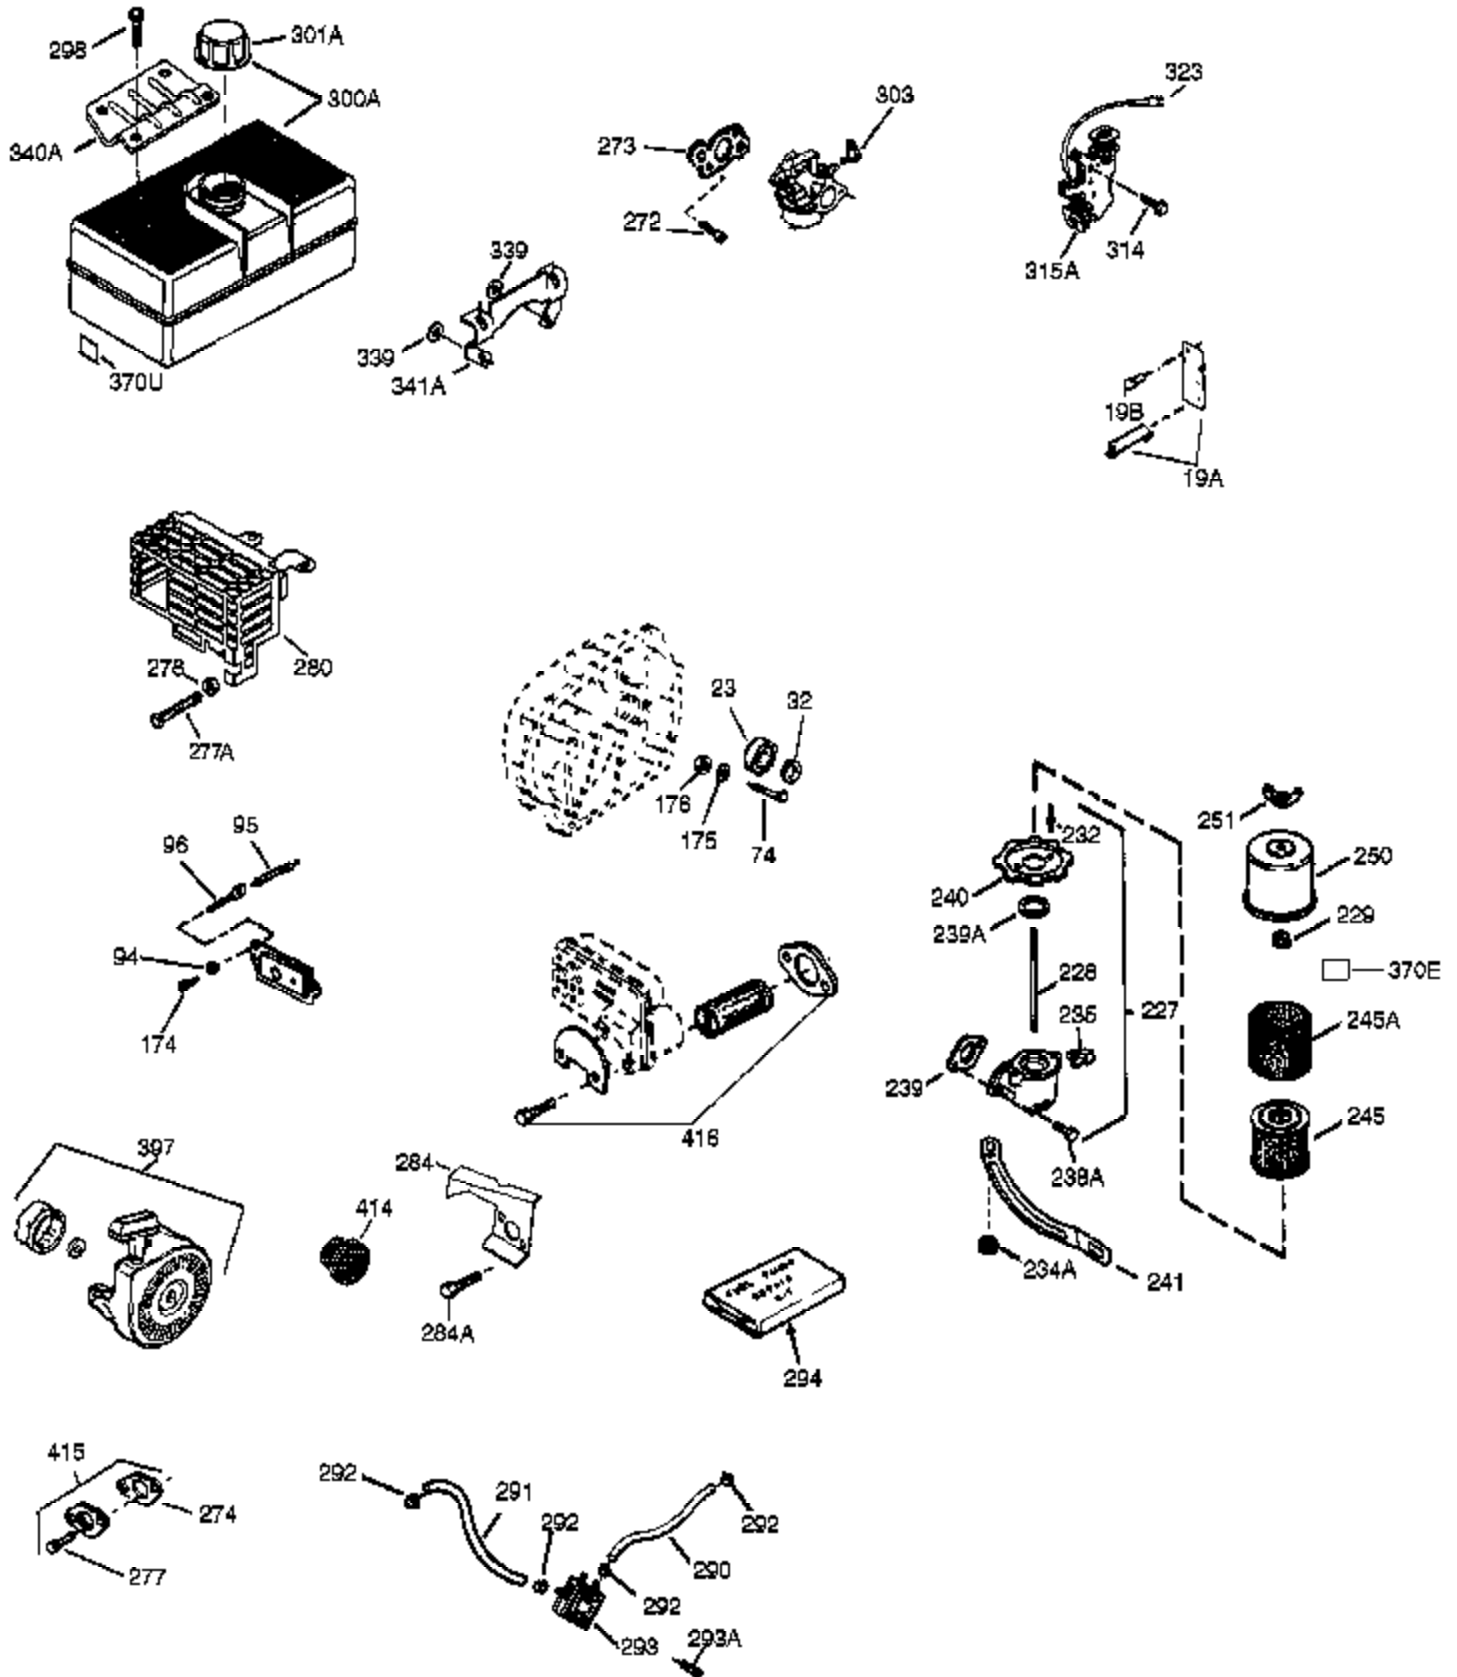

Ref #	Part Number	Qty	Description
94	651016	1	Lock Nut, 10-32
95	30886A	1	Extension Spring
96	30845A	1	R.P.M. Adjusting Bolt
174	650128	2	Screw, 10-24 x 1/2"
227	35044	1	Air Cleaner Elbow (Incl. 228,232,239A & 240)
228	650851	1	Stud, 1/4-20 x 8.1"
229	650852	1	Nut & Lock Washer, 1/4-20
232	0	2	Pop Rivet (Purchase Locally)
235	30675	1	Air Cleaner Elbow Fitting
238A	650163	2	Screw, 10-32 x 7/8"
239	27272A	1	* Air Cleaner Gasket
239A	34698A	1	* Air Cleaner Gasket
240	34699	1	Air Cleaner Bracket
241	37279	1	Air Cleaner Bracket
245	34700B	1	Air Cleaner Filter
245A	34703	1	Air Cleaner Filter
250	37278	1	Air Cleaner Cover
251	650886	1	Wing Nut, 1/4-20
277	650729	2	Screw, 5/16-18 x 3-3/16"
291	30705	1	Fuel Line
292	26460	2	Fuel Line Clamp
298	650665	2	Screw, 1/4-15 x 3/4"
310A	36205	1	Dipstick
370E	37293	1	Air Cleaner Decal