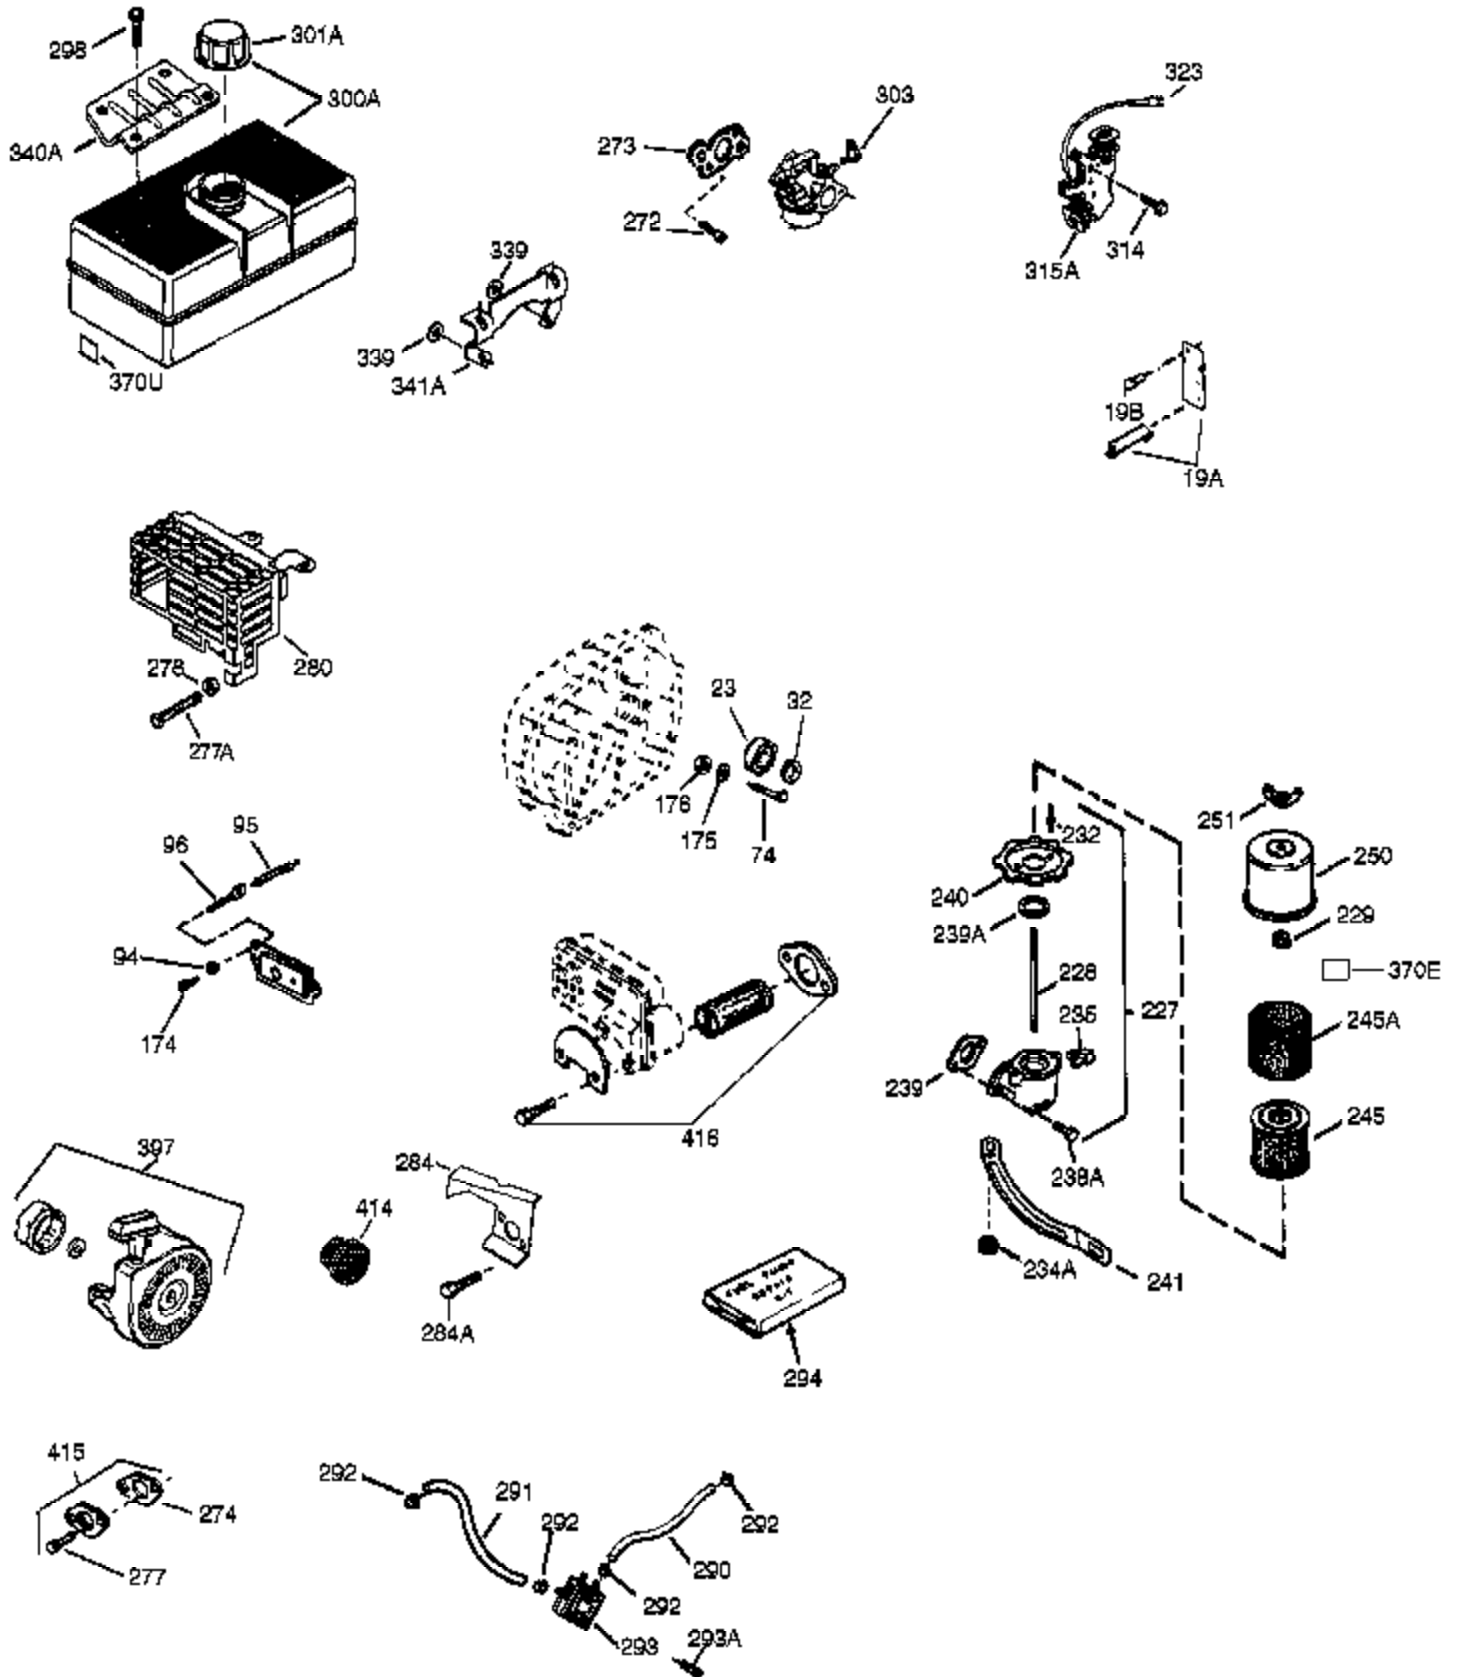

Ref #	Part Number	Qty	Description
94	651016	1	Lock Nut, 10-32
95	30886A	1	Extension Spring
96	30845A	1	R.P.M. Adjusting Bolt
174	650128	1	Screw, 10-24 x 1/2"
238	28820	2	Screw, 10-32 x 1/2"
239	27272A	1	* Air Cleaner Gasket
240	33266	1	Air Cleaner Body
245	33268	1	Air Cleaner Filter
250	33269A	1	Air Cleaner Cover
251	37444	1	Wing Nut, 1/4-20
277	650729	2	Screw, 5-16/18 x 3-3/16"
290	30962	1	Fuel Line
292	26460	2	Fuel Line Clamp
311	35941	1	Oil Fill Plug
314	650873	2	Screw, 1/4-20 x 3/4"
323	610922	2	Terminal
416	34479A	1	Spark Arrestor Kit (Optional)
900	0		Replacement Engine None.
900	0	1	Replacement Short Block 756341A, order from 71-999.