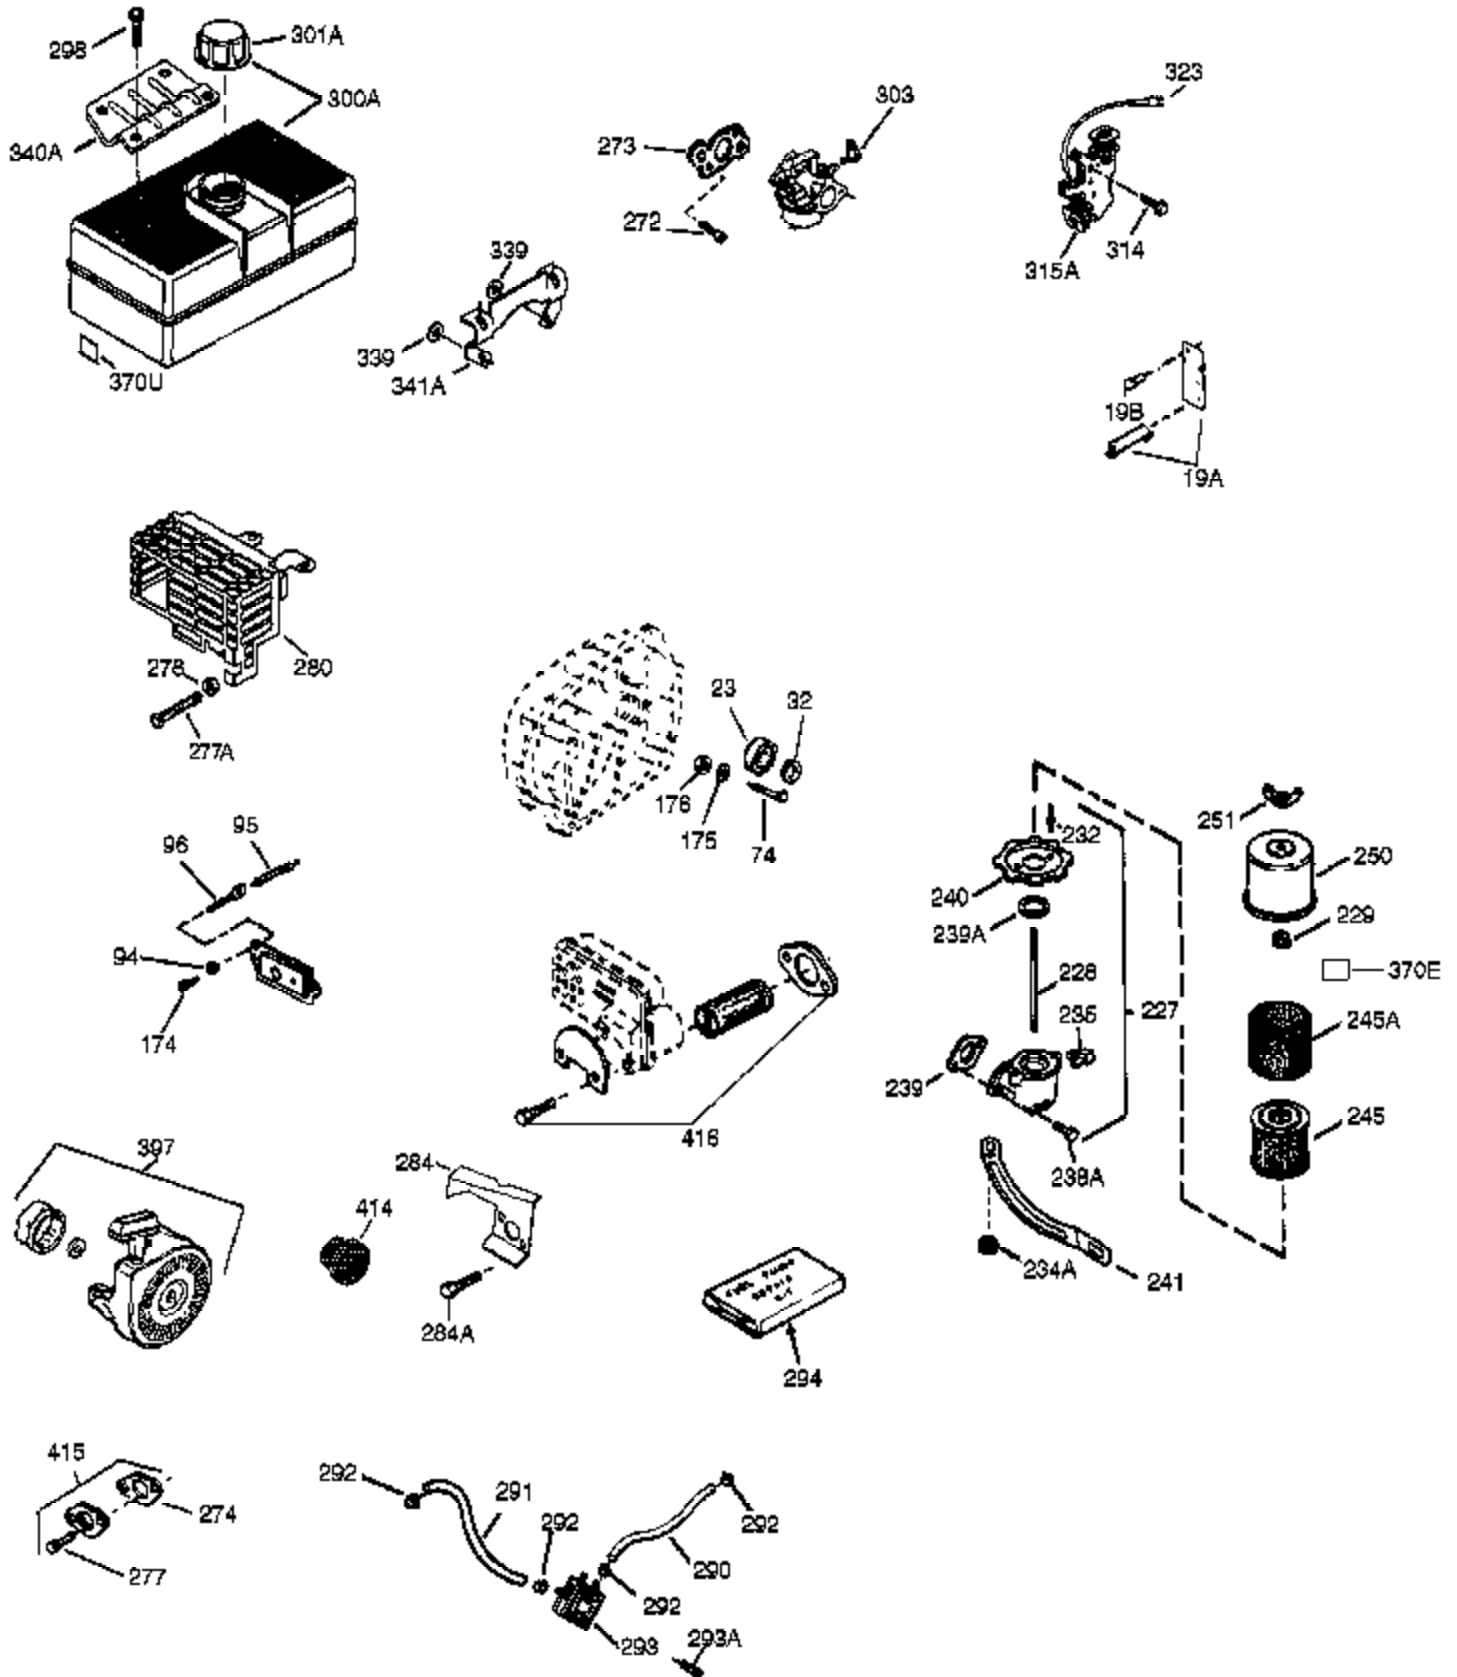

Ref #	Part Number	Qty	Description
400	36452B	1	* Gasket Set (Incl. items marked PK i n notes) Incl. part #'s 27272A (1), 27896A (2), 27915A (1), 29673 (1), 33263 (1), 33629 (1), 34698A (1), 35317 (1), 35967A (1), 36451 (1), 37342 (1)
420	730225A	1	SAE 30 4-Cycle Engine Oil (Quart)