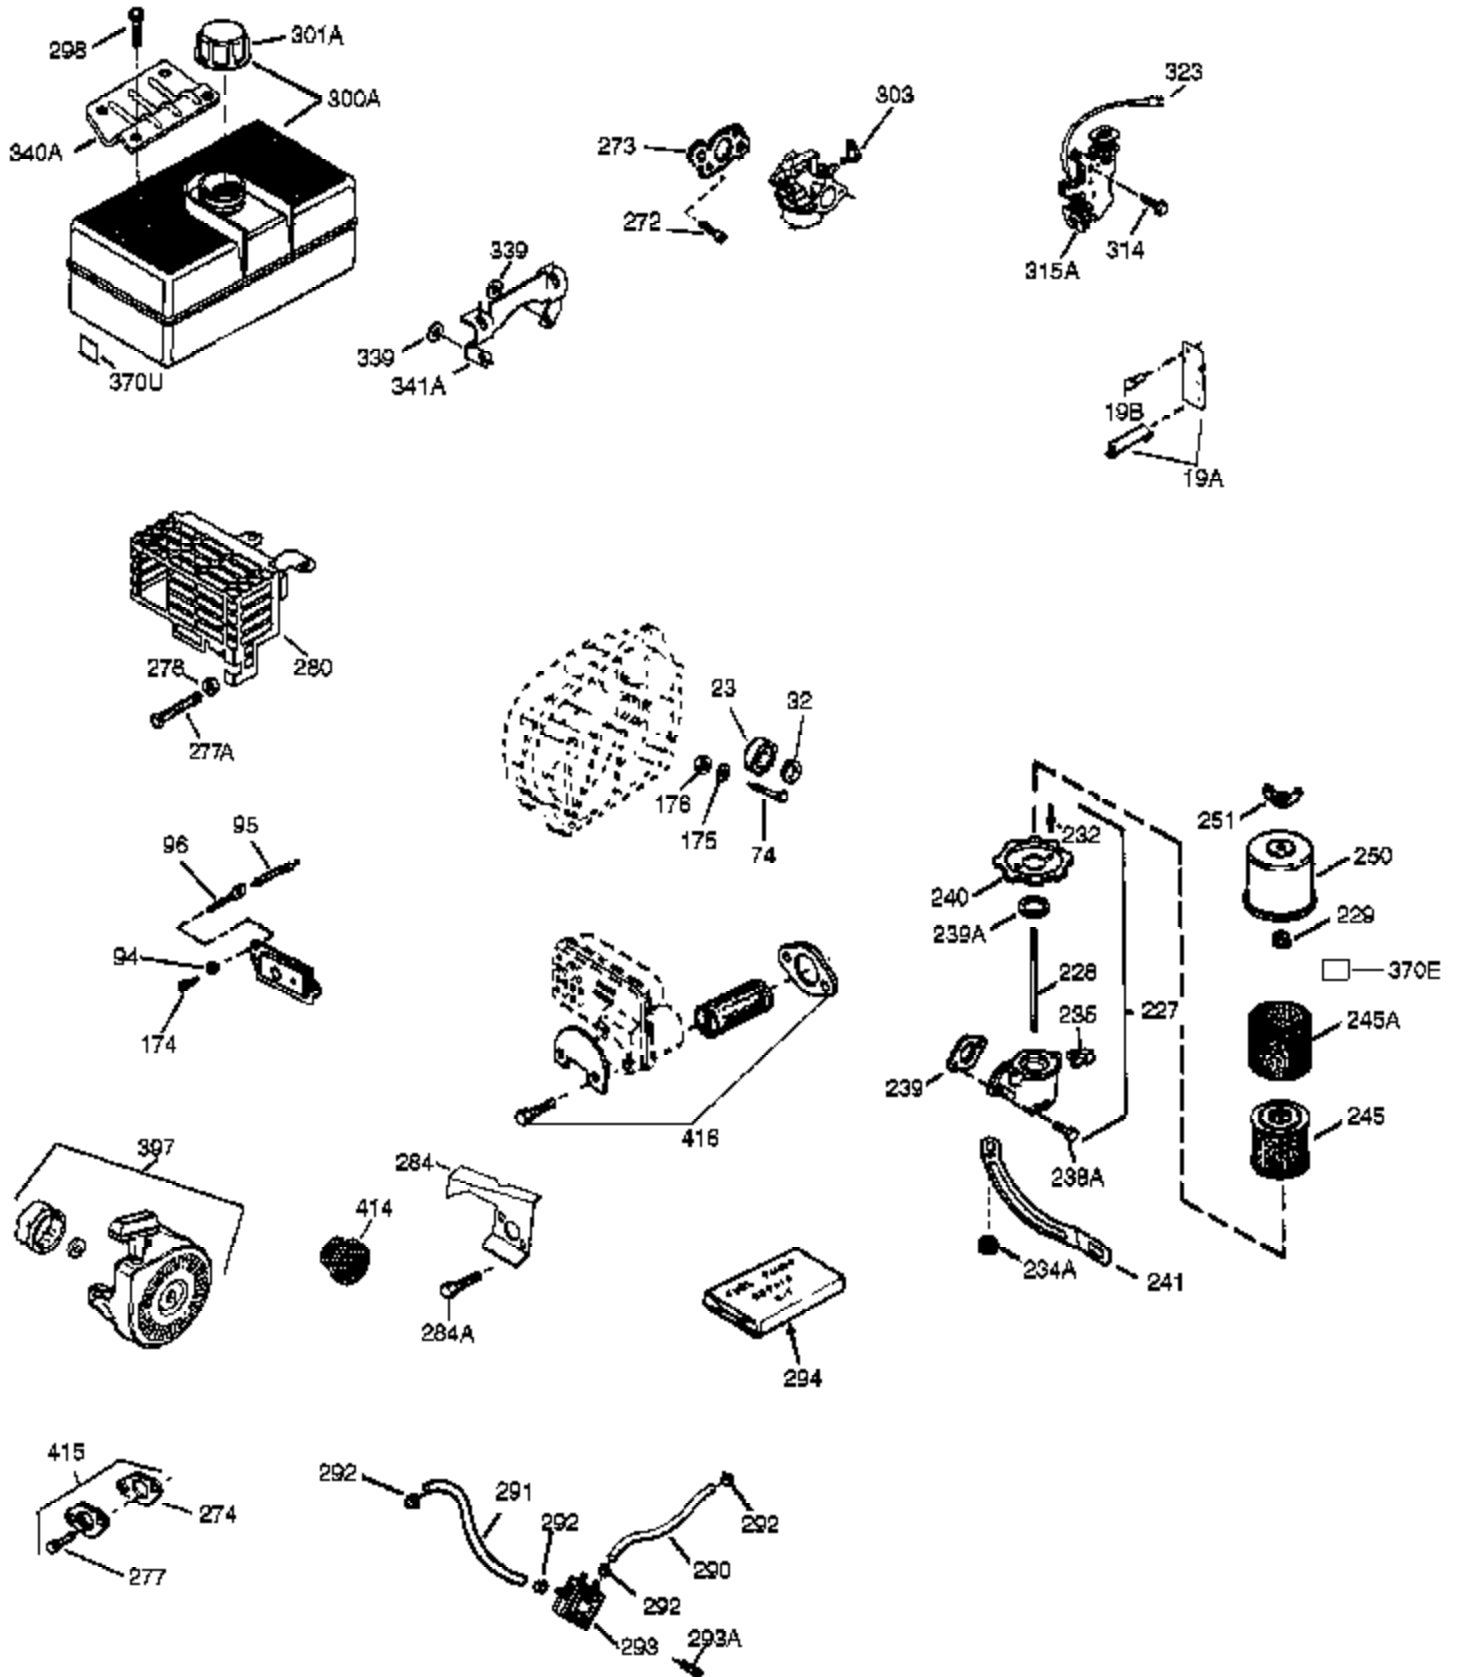

Ref #	Part Number	Qty	Description
19A	33857	1	Extension Spring
23	33627	1	Ball Bearing
32	33628	1	Washer
74	31855	2	Bearing Retainer
174	650128	2	Screw, 10-24 x 1/2"
175	650778	2	Lock Washer
176	650580	2	Lock Nut 10-24
239	27272A	1	* Air Cleaner Gasket
240	37104	1	Air Cleaner Body
245A	35881	1	Air Cleaner Filter
245	33268	1	Air Cleaner Filter
250	33269A	1	Air Cleaner Cover
251	37444A	1	Wing Nut, 1/4-20
272	30196	2	Screw, 5/16-18 x 3/4"
273	34349A	1	Carburetor Flange
274	35865	1	Muffler Gasket
277A	650902	2	Screw, 10-32 x 7/16"
278	26073	1	Washer
280	37077	1	Heat Shield
284A	30196	2	Screw, 5/16-18 x 3/4"
284	34390	1	Heat Deflector
290	29774	1	Fuel Line
292	26460	2	Fuel Line Clamp
293	35812	1	Pulse Pump (Incl. 294)
294	35791	1	Pulse Pump Repair Kit
298	650665	2	Screw, 1/4-15 x 3/4"
303	28566	1	Fuel Fitting
314	650873	2	Screw, 1/4-20 x 3/4"
323	611230	2	Terminal
323A	611276	1	Terminal
323B	611277	1	Terminal
414	35352	1	Spark Arrestor Screen