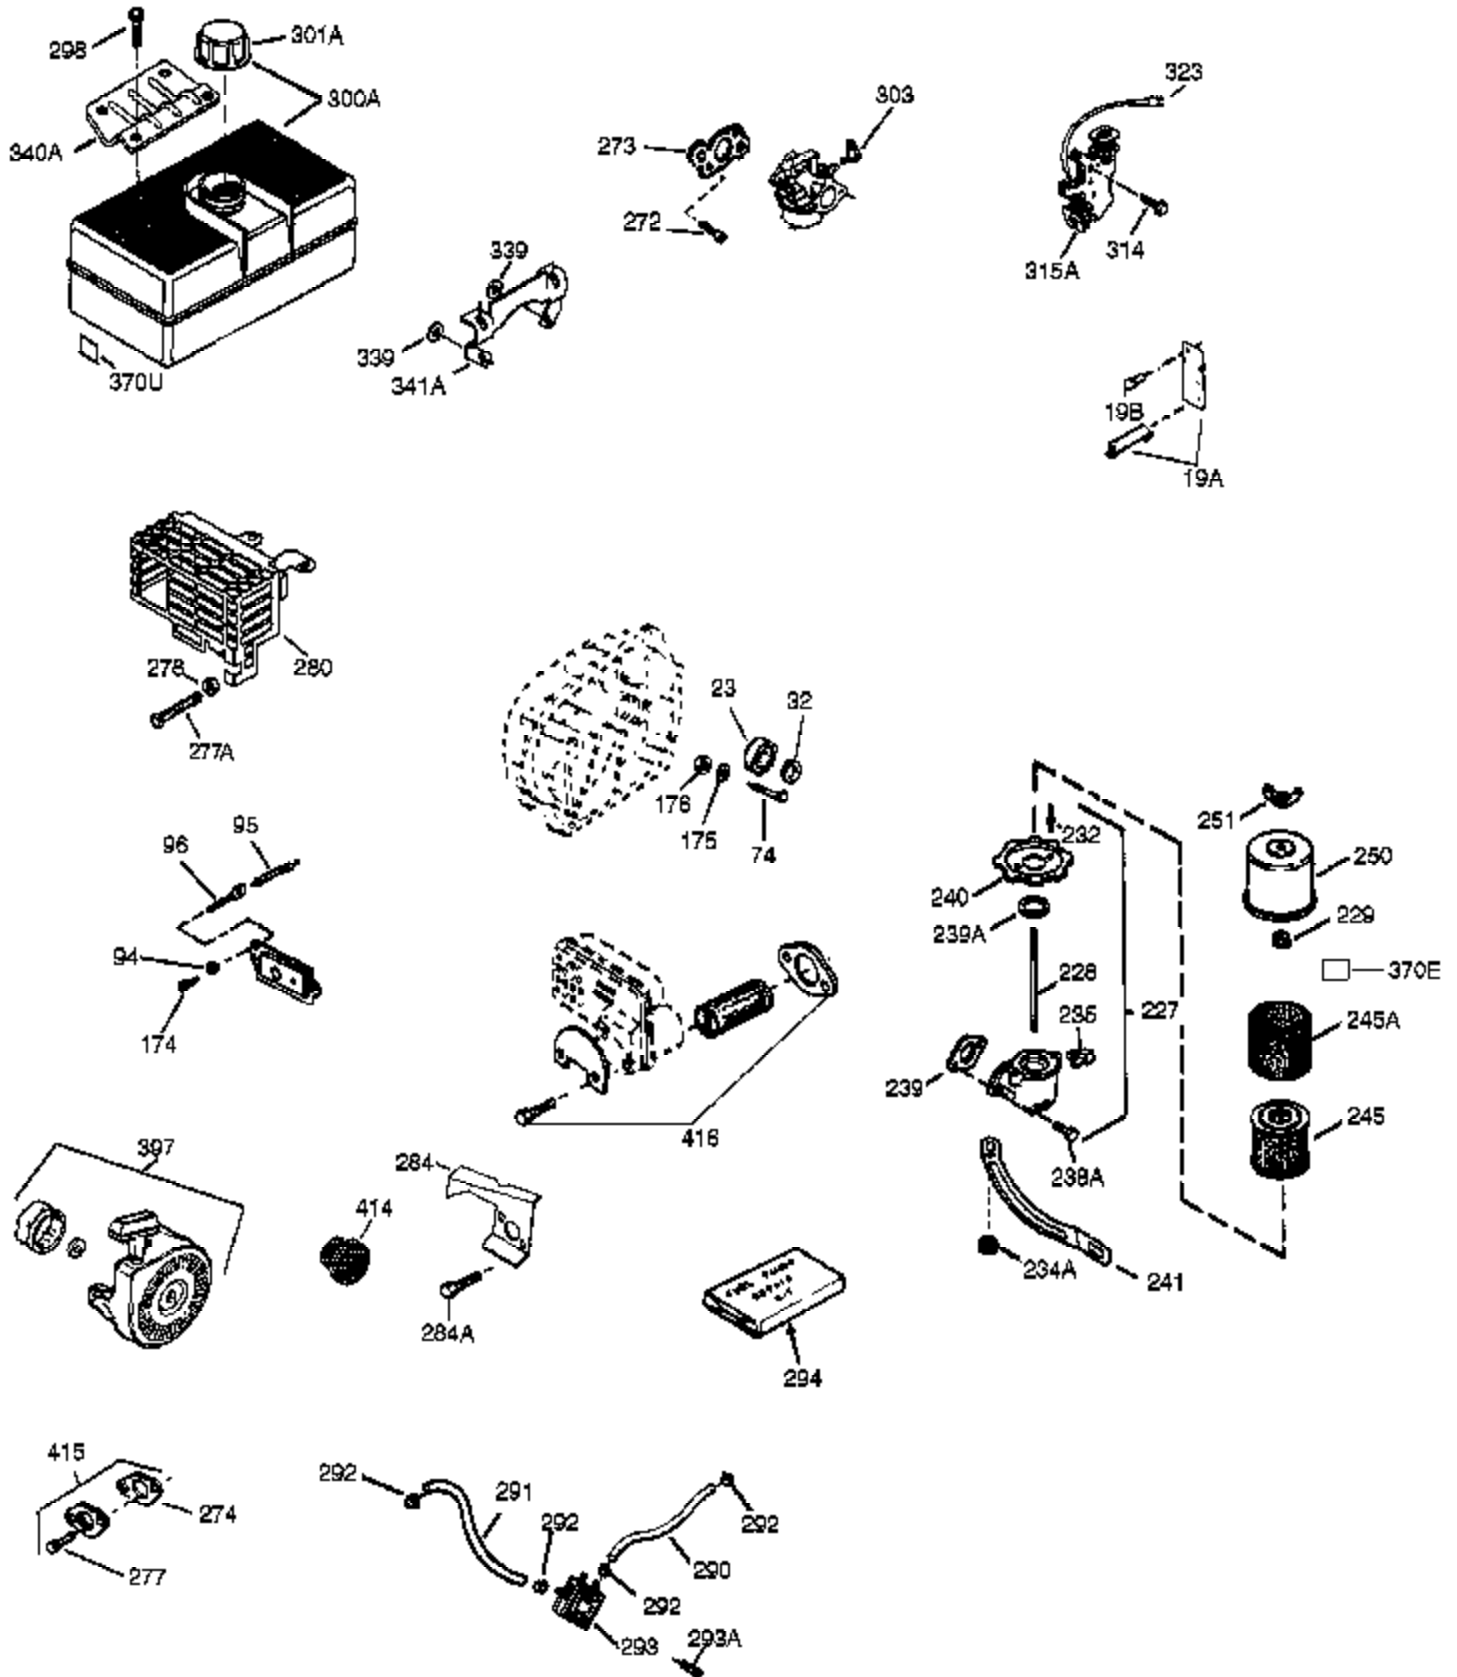

Ref #	Part Number	Qty	Description
305	35554	1	Oil Fill Tube
307	35499	1	"O" Ring
308	35995	1	Fill Tube Clip
310	36205	1	Dipstick
325	29443	1	Wire Clip
325A	27275	1	Wire Clip
342	650273	2	Screw, 5/16-18 x 5/8"
370K	36695	1	Starter Decal
370	36261	1	Identification Decal
370G	35274	1	Instruction Decal
380	640260A	1	Carburetor (Incl. 184)
390	590746	1	Rewind Starter (NOTE: This engine could have been built with 590704 starter).
400	36452B	1	* Gasket Set (Incl. items marked PK in notes) Incl. part #'s 27272A (1), 27896A (2), 27915A (1), 29673 (1), 33263 (1), 33629 (1), 34698A (1), 35262A (1), 35317 (1), 36451 (1)
417	650696	2	Screw, 5/16-18 x 2-45/64"
420	730225A	1	SAE 30 4-Cycle Engine Oil (Quart)