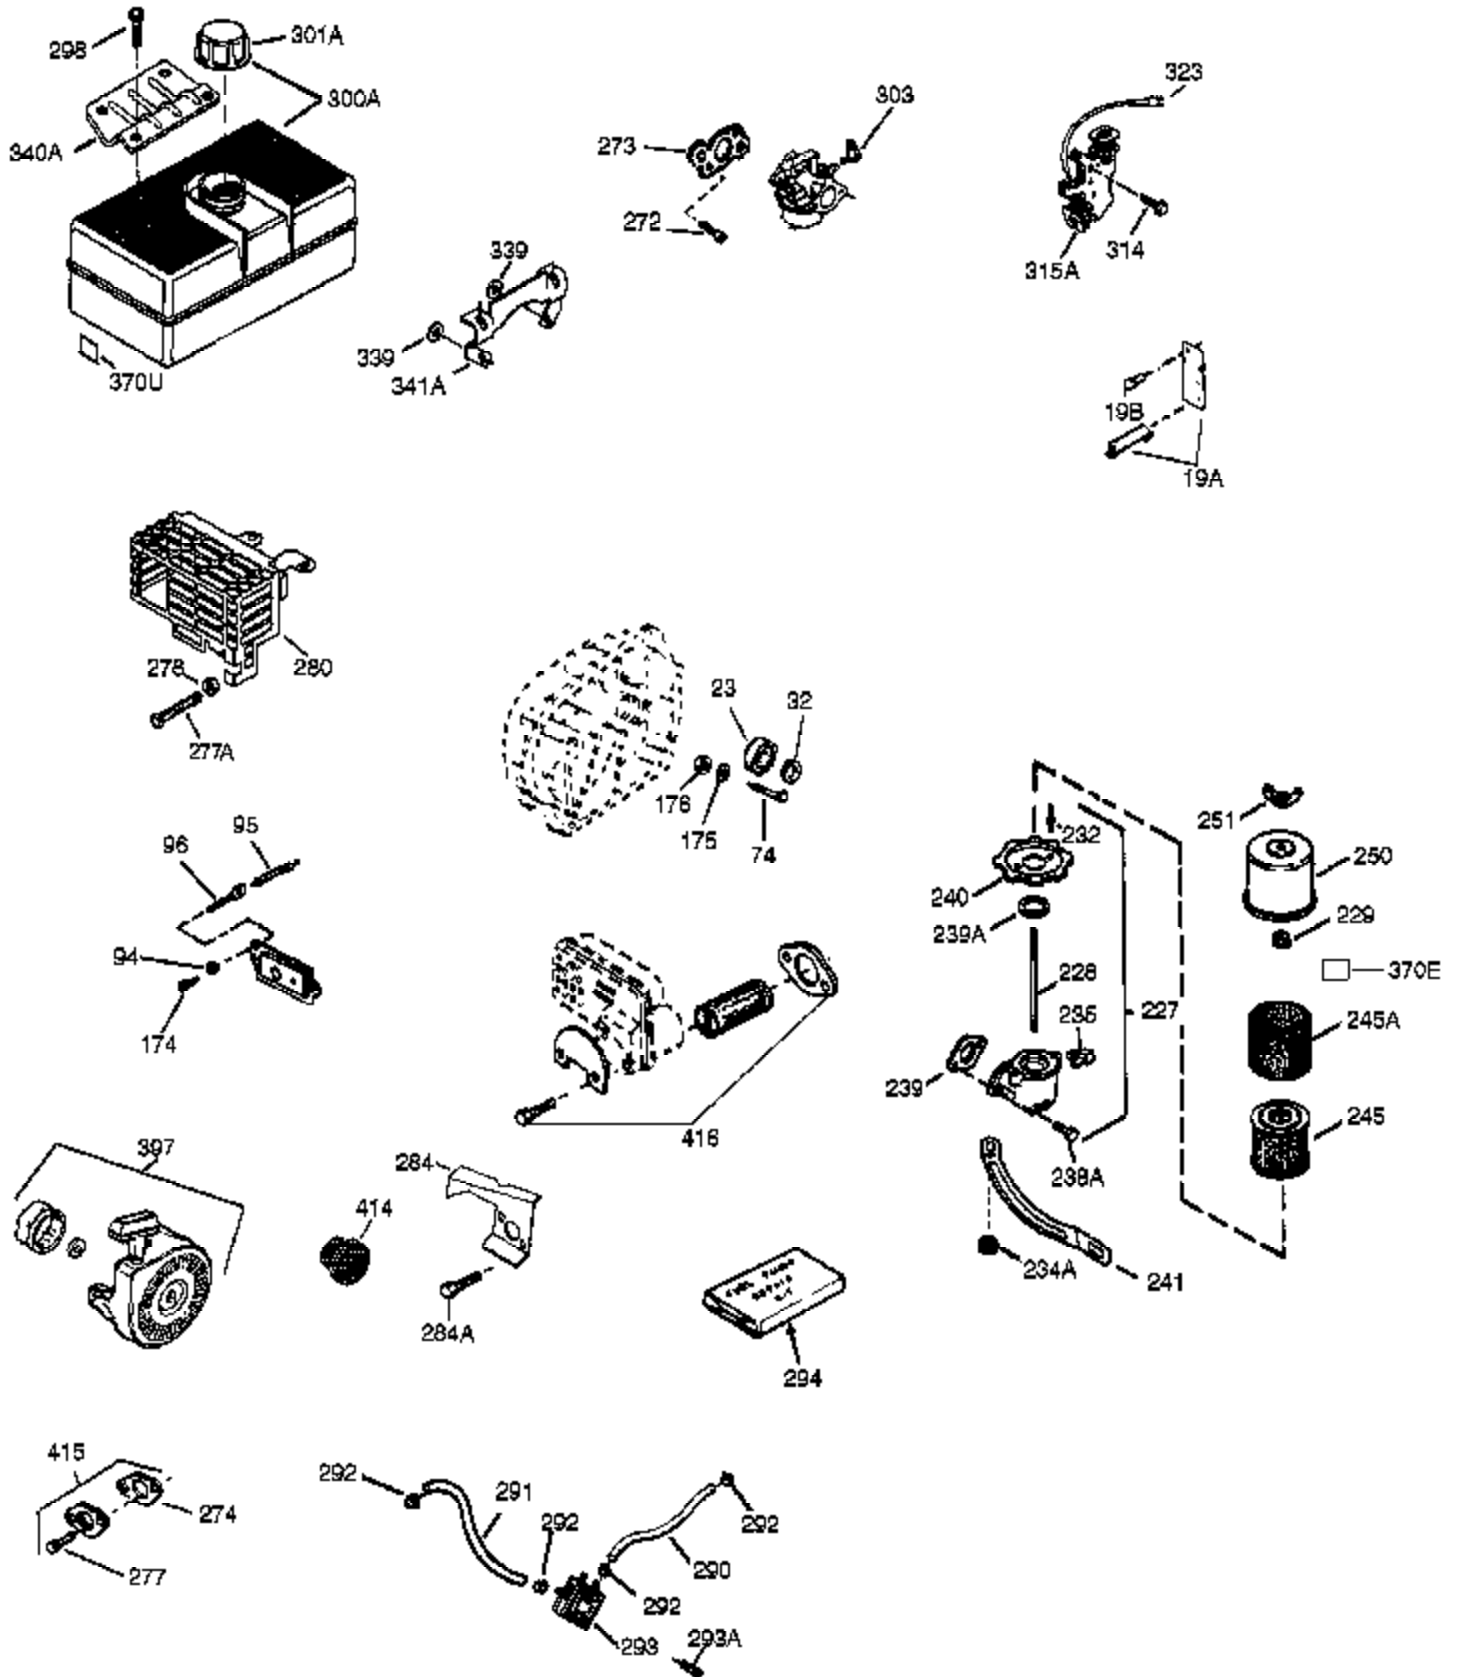

Ref #	Part Number	Qty	Description
23	33627	1	Ball Bearing
32	33628	1	Washer
74	31855	2	Bearing Retainer
174	650128	2	Screw, 10-24 x 1/2"
175	650778	2	Lock Washer
176	650580	2	Lock Nut, 10-24
227	35044	1	Air Cleaner Ass'y (Incl. 228, 232, 23 9A & 240)
228	650851	1	Stud, 1/4-20 x 8.1"
229	650852	1	Nut, 1/4-20
232	0	2	Pop Rivet (Purchase Locally)
235	30675	1	Air Cleaner Elbow Fitting
238A	650163	2	Screw, 10-32 x 7/8"
239	27272A	1	* Air Cleaner Gasket
239A	34698A	1	* Air Cleaner Gasket
240	34699	1	Air Cleaner Bracket
245A	34703	1	Air Cleaner Filter
245	34700A	1	Air Cleaner Filter
250	34702	1	Air Cleaner Cover
251	650886	1	Wing Nut, 1/4-20
277	650729	2	Screw, 5/16-18 x 3-3/16"
291	30705	1	Fuel Line
292	26460	2	Fuel Line Clamp
298	650665	2	Screw, 1/4-15 x 3/4"
416	34479A	1	Spark Arrestor Kit (Optional)