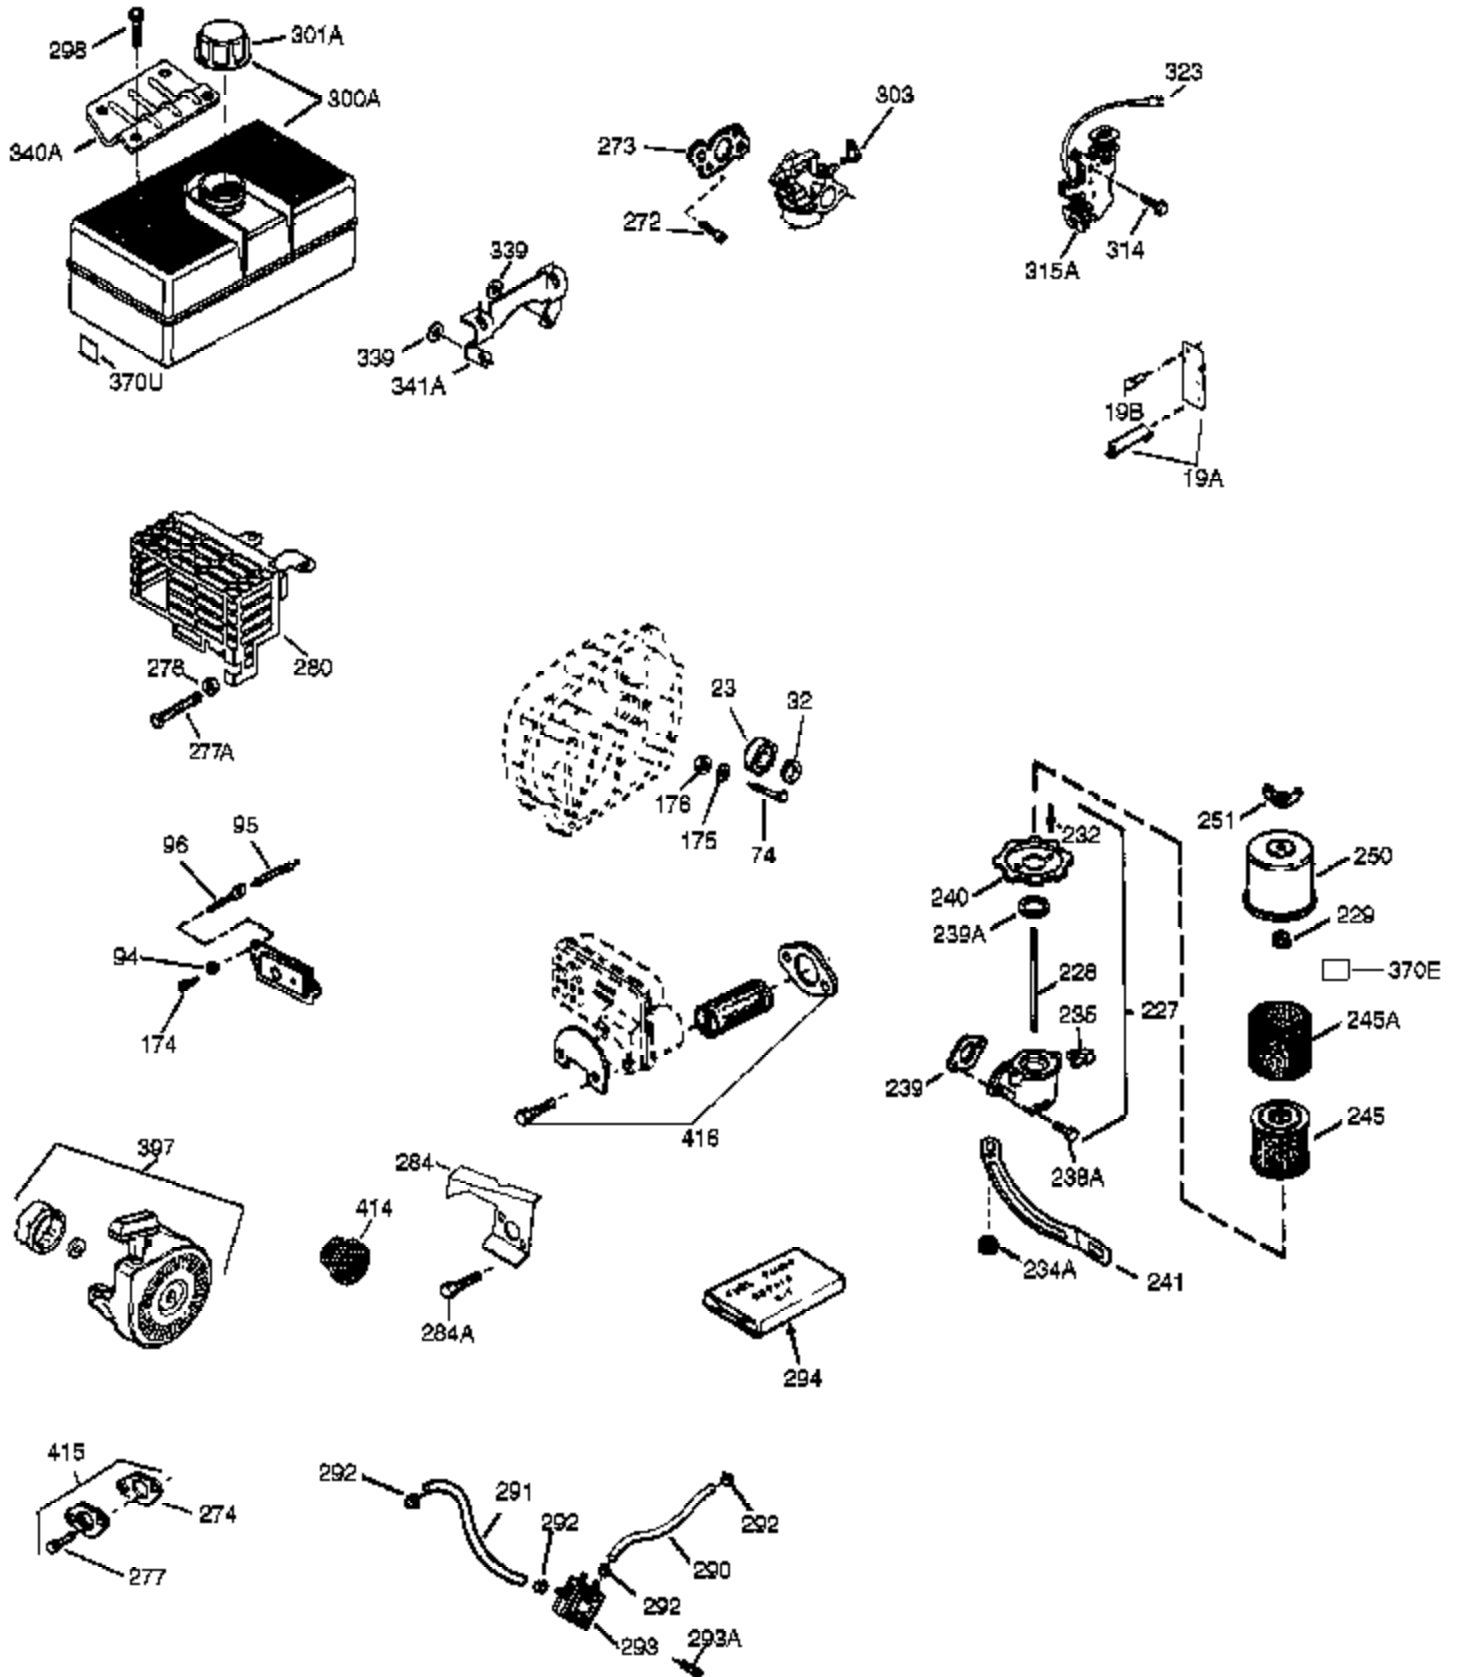

Ref #	Part Number	Qty	Description
19A	33857	1	Throttle Spring
23	33627	1	Ball Bearing
32	33628	1	Washer
74	31855	2	Bearing Retainer
174	650128	2	Screw, 10-24 x 1/2"
175	650778	2	Lock Washer
176	650580	2	Lock Nut, 10-24
238	651081	2	Screw, 10-32 x 15/32"
239	27272A	1	* Air Cleaner Gasket
240	37104	1	Air Cleaner Body
245A	35881	1	Air Cleaner Filter
245	33268	1	Air Cleaner Filter
250	33269A	1	Air Cleaner Cover
251	37444	1	Wing Nut, 1/4-20
272	30196	2	Screw, 5/16-18 x 3/4"
273	34349A	1	Carburetor Flange
274	35865	1	* Muffler Gasket
277	650273	2	Screw, 5/16-18 x 17/32"
278	26073	1	Washer
280	37077	1	Heat Shield
284A	30196	2	Screw, 5/16-18 x 3/4"
284	34390	1	Deflector
290	29774	1	Fuel Line
292	26460	4	Fuel Line Clamp
293	35812	1	Pulse Pump (Incl. 294)
298	650665	2	Screw, 1/4-15 x 3/4"
303	28566	1	Fuel Fitting
314	650873	2	Screw, 1/4-20 x 3/4"
323	611118	2	Terminal