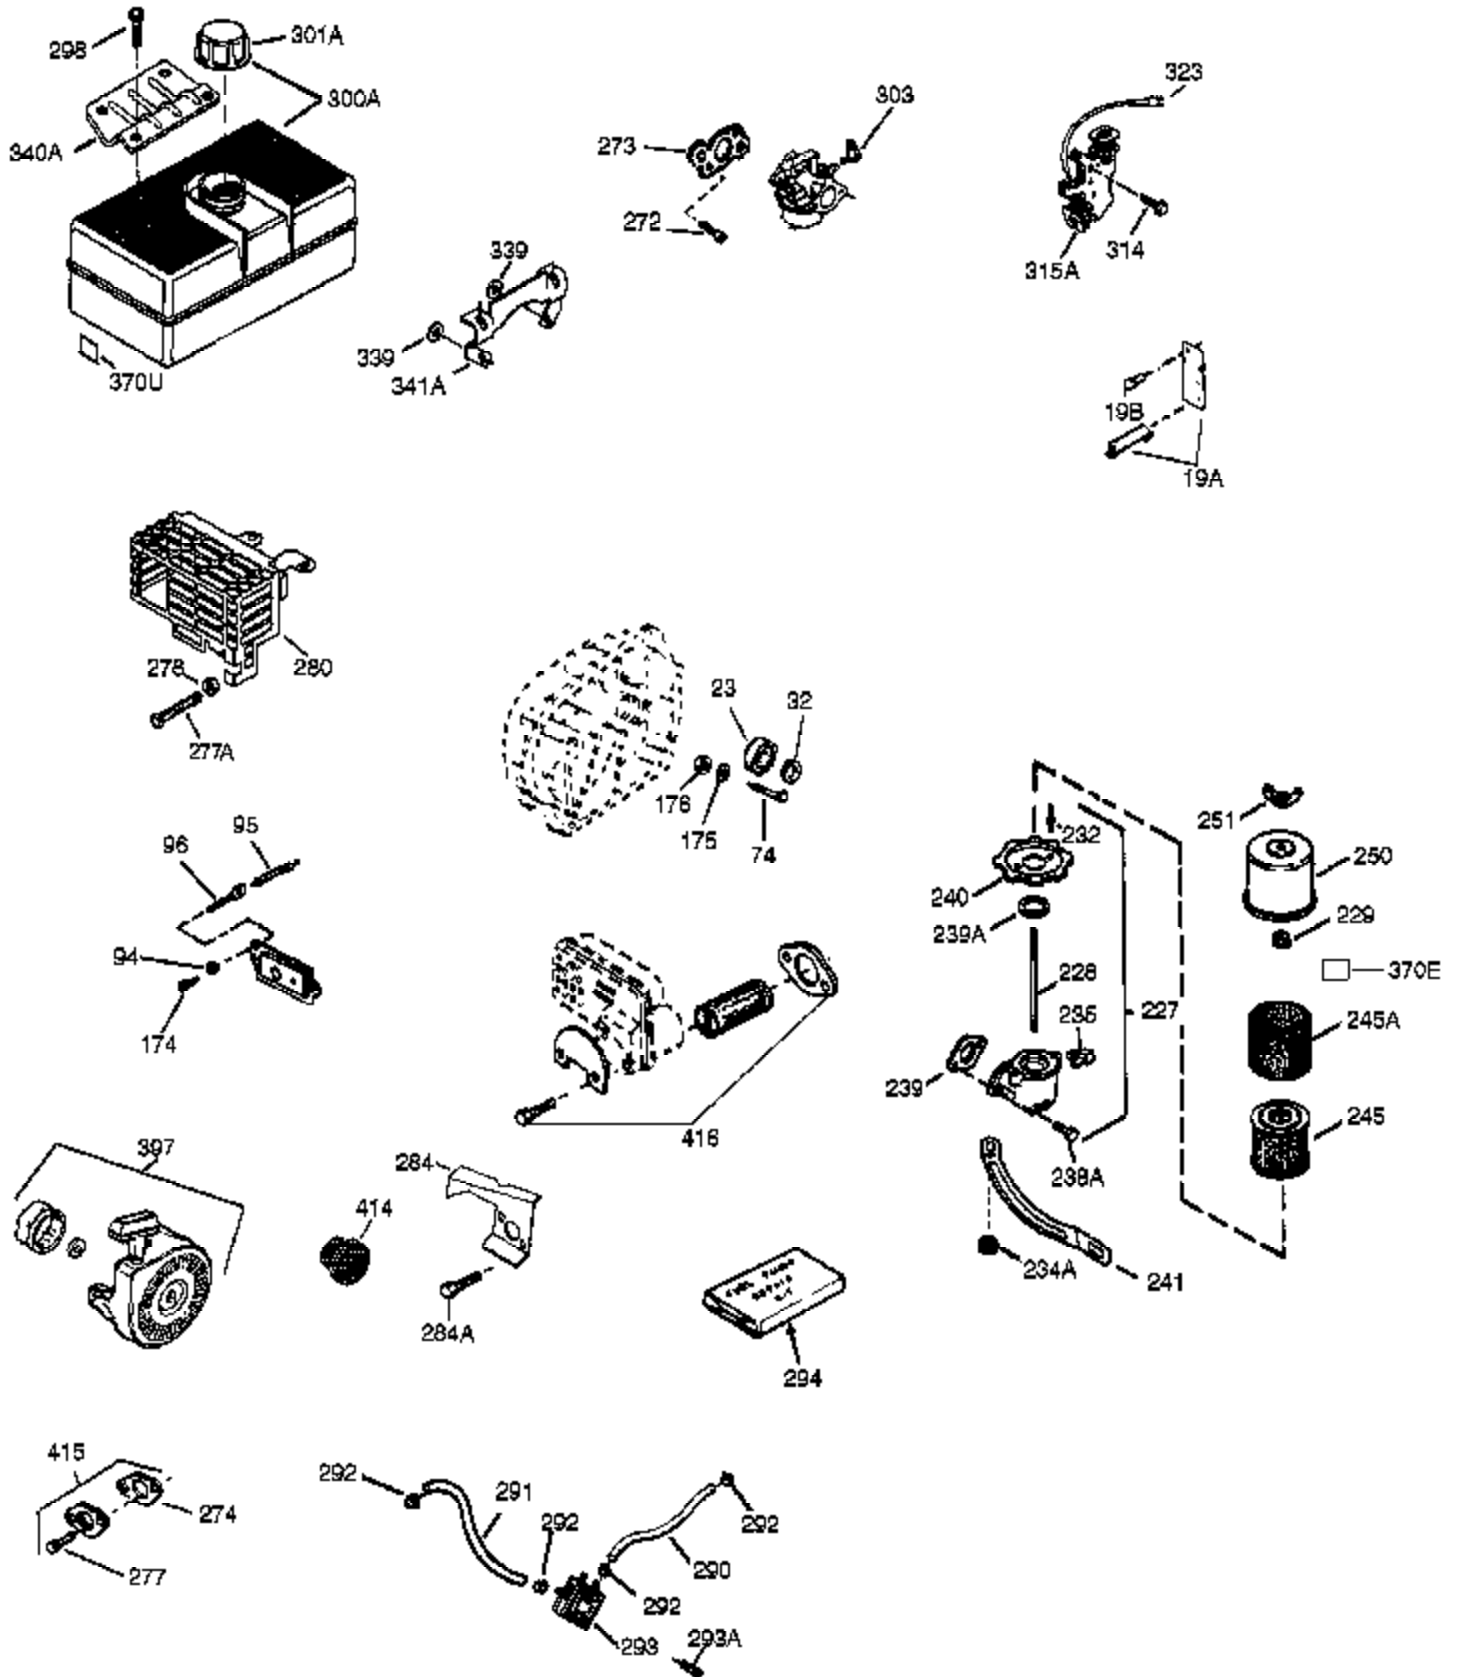

Engine Parts List #2

Ref #	Part Number	Qty	Description
19A	33857	1	Extension Spring
23	33627	1	Ball Bearing
32	33628	1	Washer
74	31855	2	Bearing Retainer
174	650128	2	Screw, 10-24 x 1/2"
175	650778	2	Lock Washer
176	650580	2	Lock Nut 10-24
238	28820	2	Screw, 10-32 x 1/2"
239	27272A	1	* Air Cleaner Gasket
240	37104	1	Air Cleaner Body
245	33268	1	Air Cleaner Filter
245A	35881	1	Air Cleaner Filter
250	33269A	1	Air Cleaner Cover
251	650513	1	Wing Nut, 1/4-20
272	30196	2	Screw, 5/16-18 x 3/4"
273	34349A	1	Carburetor Flange
274	35865	1	Muffler Gasket
279A	26073	1	Washer
280	37077	1	Heat Shield
284A	30196	2	Screw, 5/16-18 x 3/4"
284	34390	1	Heat Deflector
290	29774	1	Fuel Line
290	30962	1	Fuel Line
292	26460	2	Fuel Line Clamp
293	35812	1	Pulse Pump (Incl. 294)
294	35791	1	Pulse Pump Repair Kit
298	650665	2	Screw, 1/4-15 x 3/4"
303	28566	1	Fuel Fitting
314	650873	2	Screw, 1/4-20 x 3/4"
323A	611276	1	Terminal
323B	611277	1	Terminal
323	610922	2	Terminal