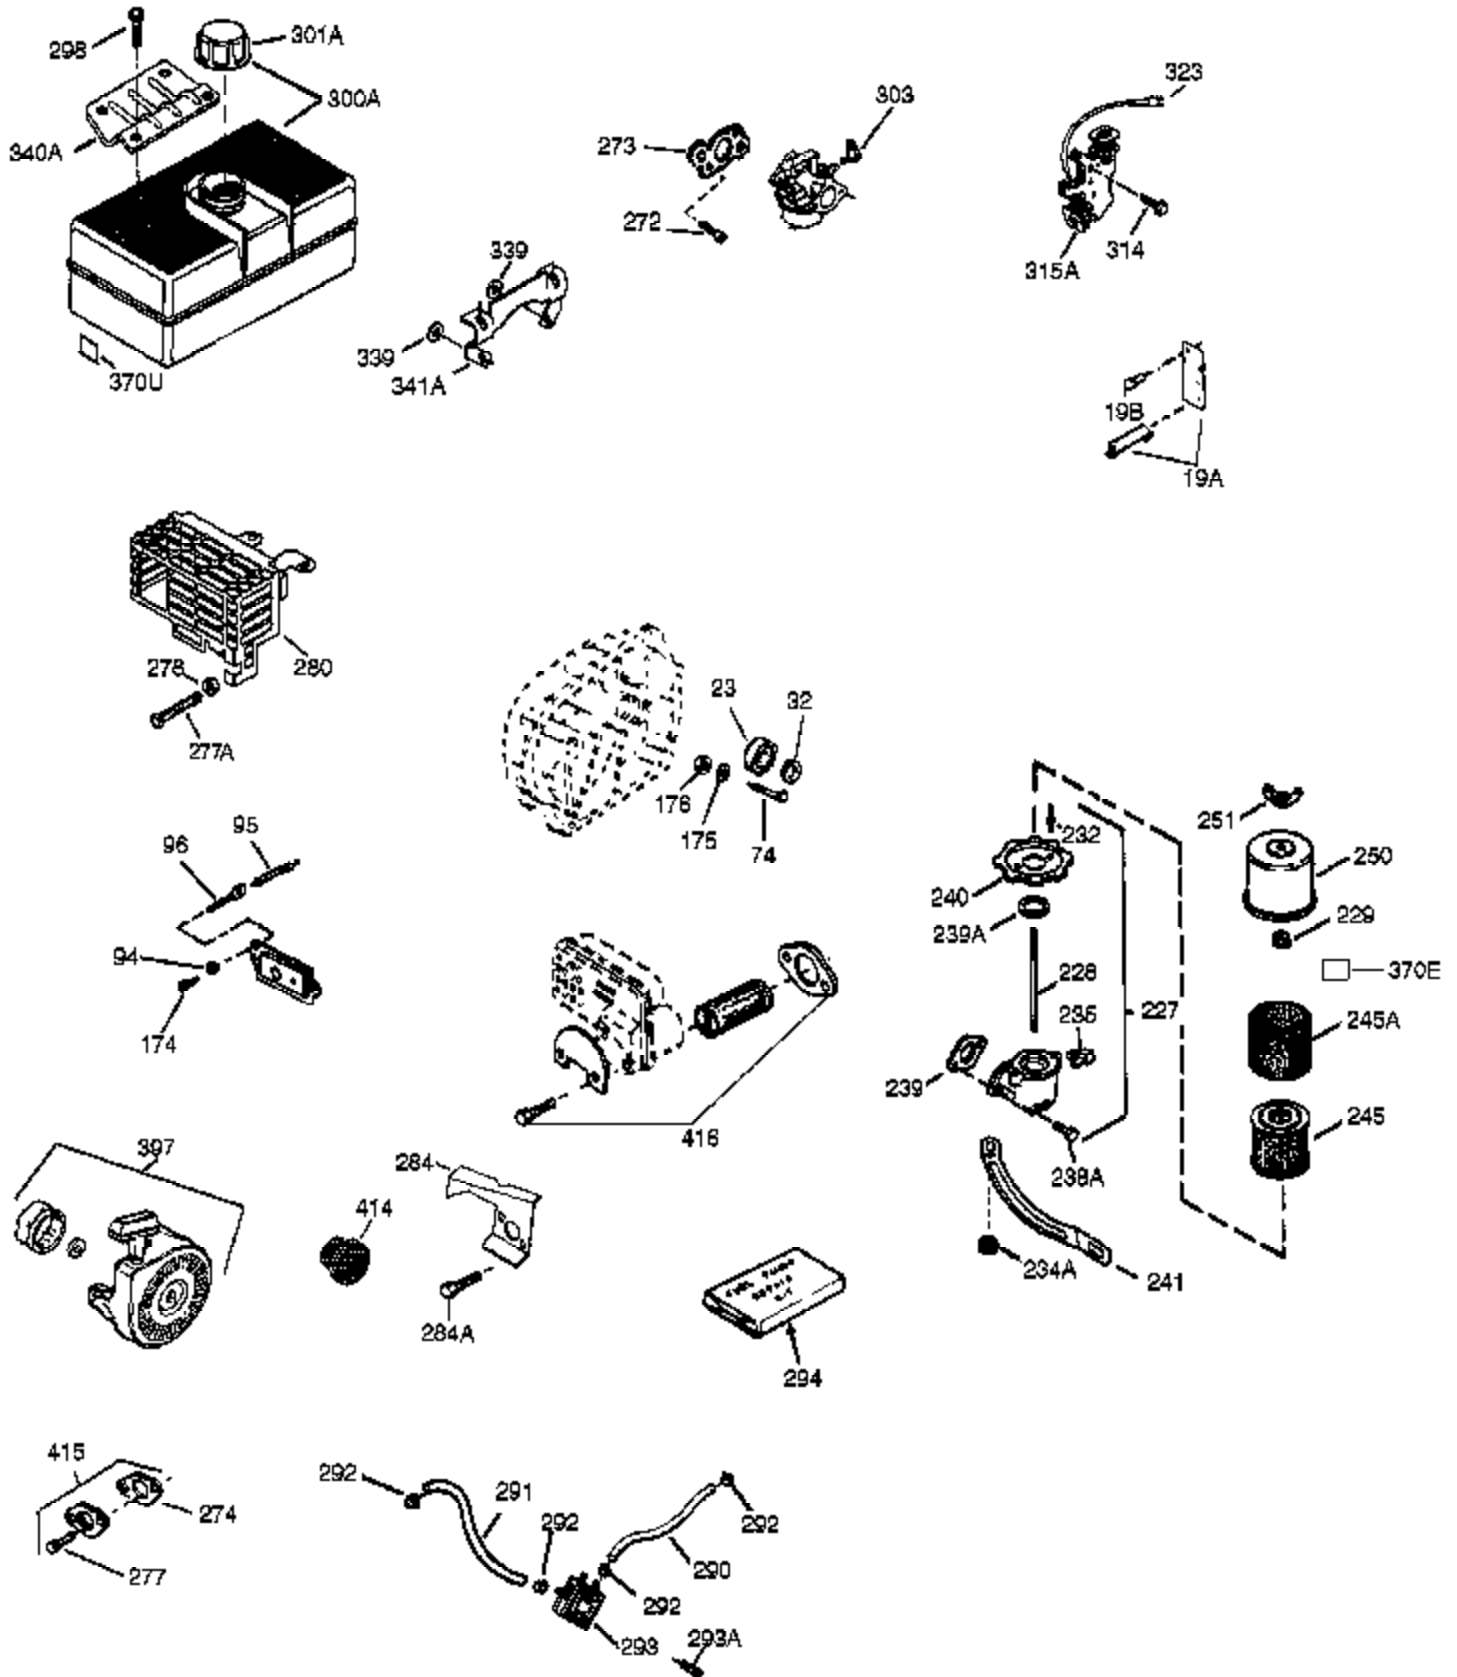

Ref #	Part Number	Qty	Description
19A	33857	1	Throttle Spring
23	33627	1	Ball Bearing
32	33628	1	Washer
74	31855	2	Bearing Retainer
174	650128	2	Screw, 10-24 x 1/2"
175	650778	2	Lock Washer
176	650580	2	Lock Nut, 10-24
239	27272A	1	* Air Cleaner Gasket
240	37104	1	Air Cleaner Body
245	33268	1	Air Cleaner Filter
245A	35881	1	Air Cleaner Filter
250	33269A	1	Air Cleaner Cover
251	37444	1	Wing Nut, 1/4-20
272	30196	2	Screw, 5/16-18 x 3/4"
273	34349A	1	Carburetor Flange
274	35865	1	* Muffler Gasket
277A	650902	2	Screw, 10-32 x 7/16"
277	650273	2	Screw, 5/16-18 x 17/32"
278	26073	1	Washer
280	37077	1	Heat Shield
284A	30196	2	Screw, 5/16-18 x 3/4"
284	34390	1	Muffler Deflector
290	29774	1	Fuel Line
292	26460	4	Fuel Line Clamp
293	35812	1	Pulse Pump (Incl. 294)
294	35791	1	Pulse Pump Repair Kit
298	650665	2	Screw, 1/4-15 x 3/4"
303	28566	1	Fuel Fitting
314	650873	2	Screw, 1/4-20 x 3/4"
323	611118	2	Terminal
339	35880	2	Spacer
340A	34259	1	Fuel Tank Bracket
341A	34258A	1	Fuel Tank Bracket