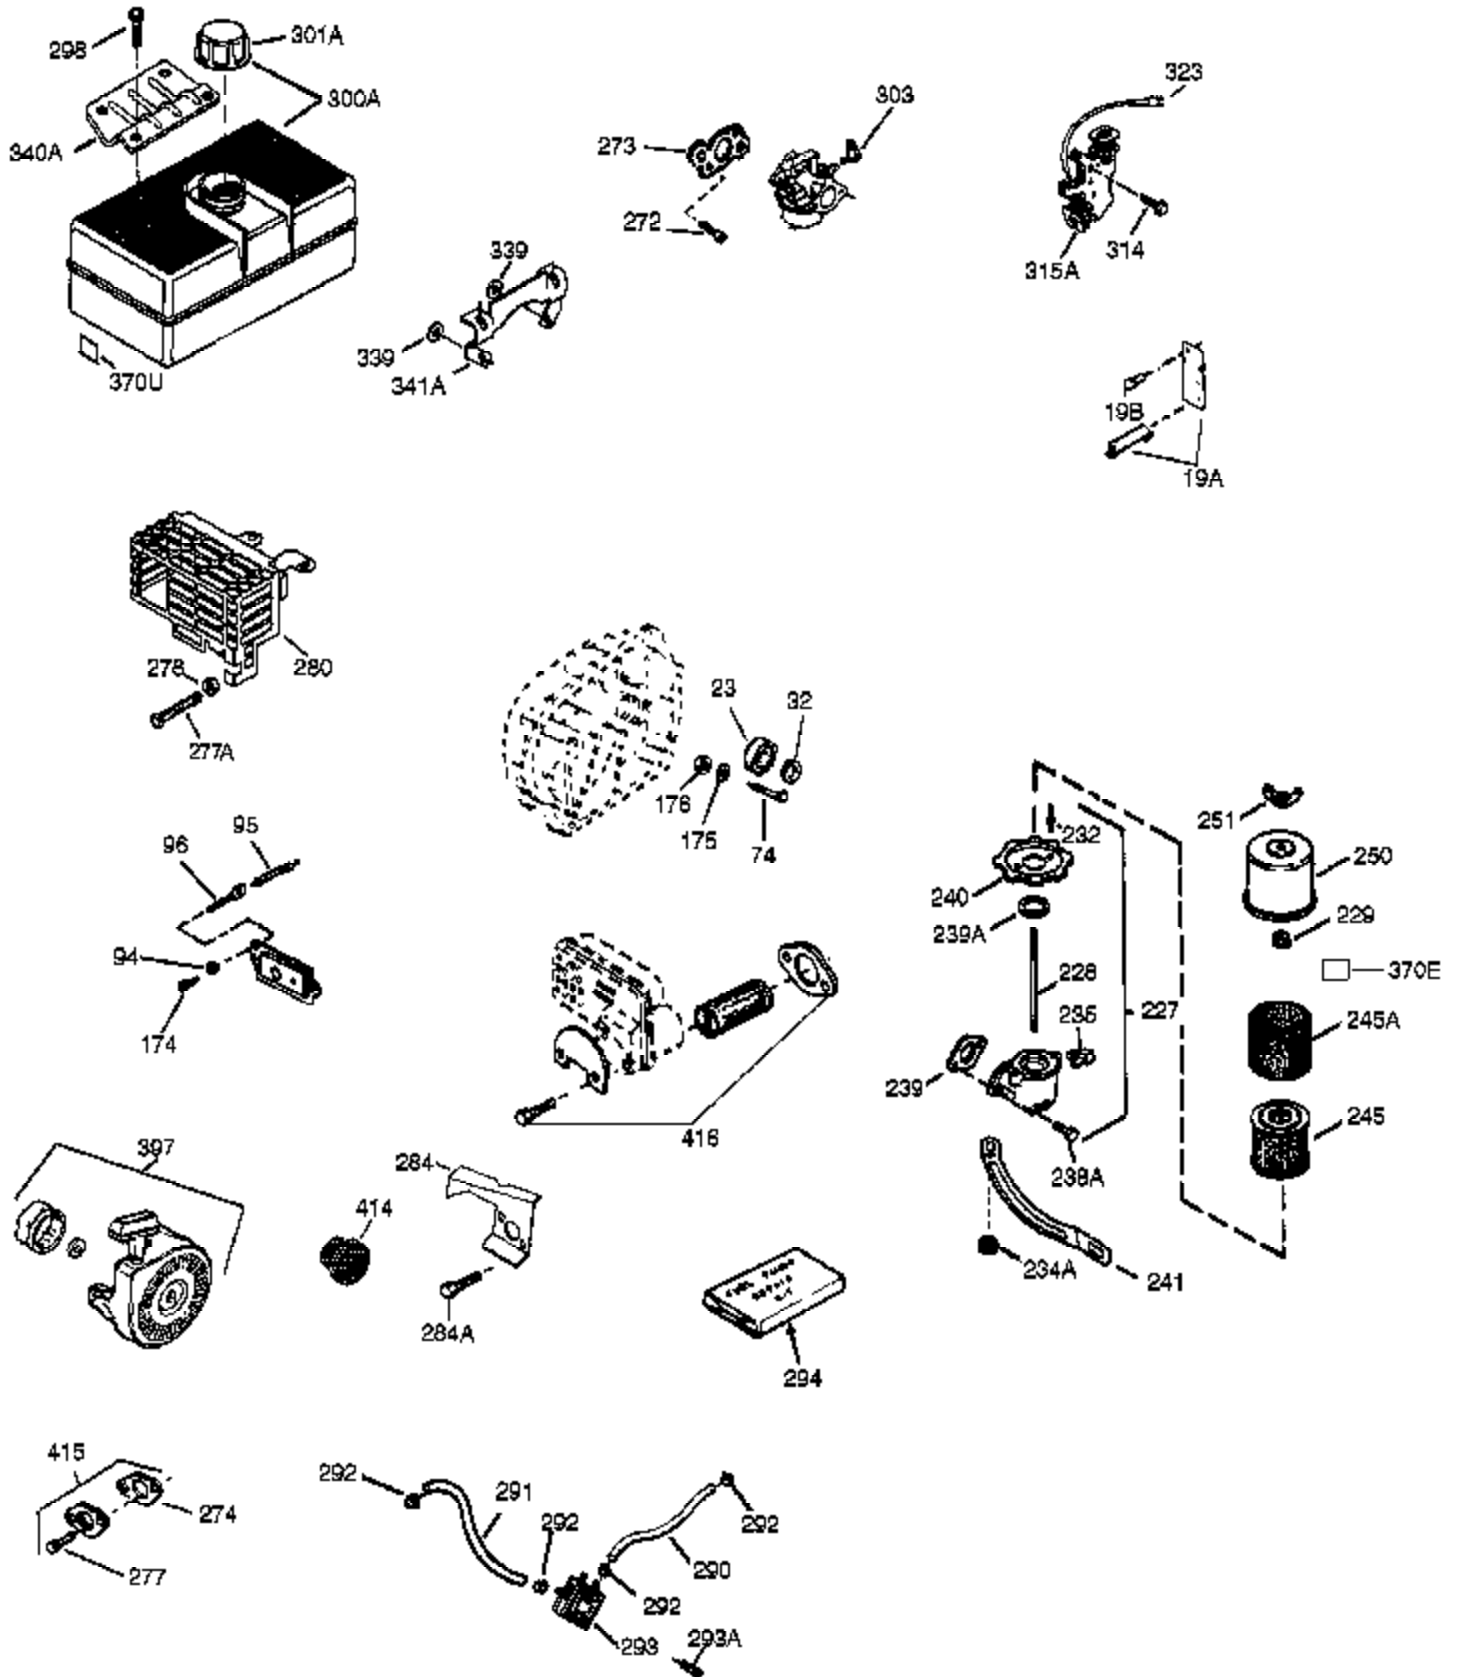

Engine Parts List #2

Ref #	Part Number	Qty	Description
19A	33857	2	Extension Spring
19B	28942	1	Screw, 10-32 x 3/8"
23	33627	1	Ball Bearing
32	33628	1	Washer
74	31855	2	Bearing Retainer
174	650128	2	Screw, 10-24 x 1/2"
175	650778	2	Lock Washer
176	650580	2	Lock Nut, 10-24
235	28566	1	Air Cleaner Elbow Fitting
239	27272A	1	* Air Cleaner Gasket
240	37104	1	Air Cleaner Body
245A	35881	1	Air Cleaner Filter
245	33268	1	Air Cleaner Filter
250	33269A	1	Air Cleaner Cover
251	37444	1	Wing Nut, 1/4-20
272	30196	2	Screw, 5/16-18 x 3/4"
273	34349A	1	Carburetor Flange
274	35865	1	* Exhaust Gasket
277	650273	2	Screw, 5/16-18 x 5/8"
278	26073	1	Washer
280	37077	1	Heat Shield
284A	30196	2	Screw, 5/16-18 x 3/4"
284	34390	1	Muffler Deflector
290	29774	1	Fuel Line
291	30962	1	Fuel Line
292	26460	4	Fuel Line Clamp
293	35812	1	Pulse Pump (Incl. 294)
293A	650517	2	Screw, Torx T-30, 1/4-20 x 27/32"
294	35791	1	Pulse Pump Repair Kit
298	650665	2	Screw, 1/4-15 x 3/4"
314	650873	1	Screw, 1/4-20 x 3/4"
323	611230	2	Terminal
339	35880	2	Spacer
340A	34259	1	Fuel Tank Bracket
341A	34258A	1	Fuel Tank Bracket