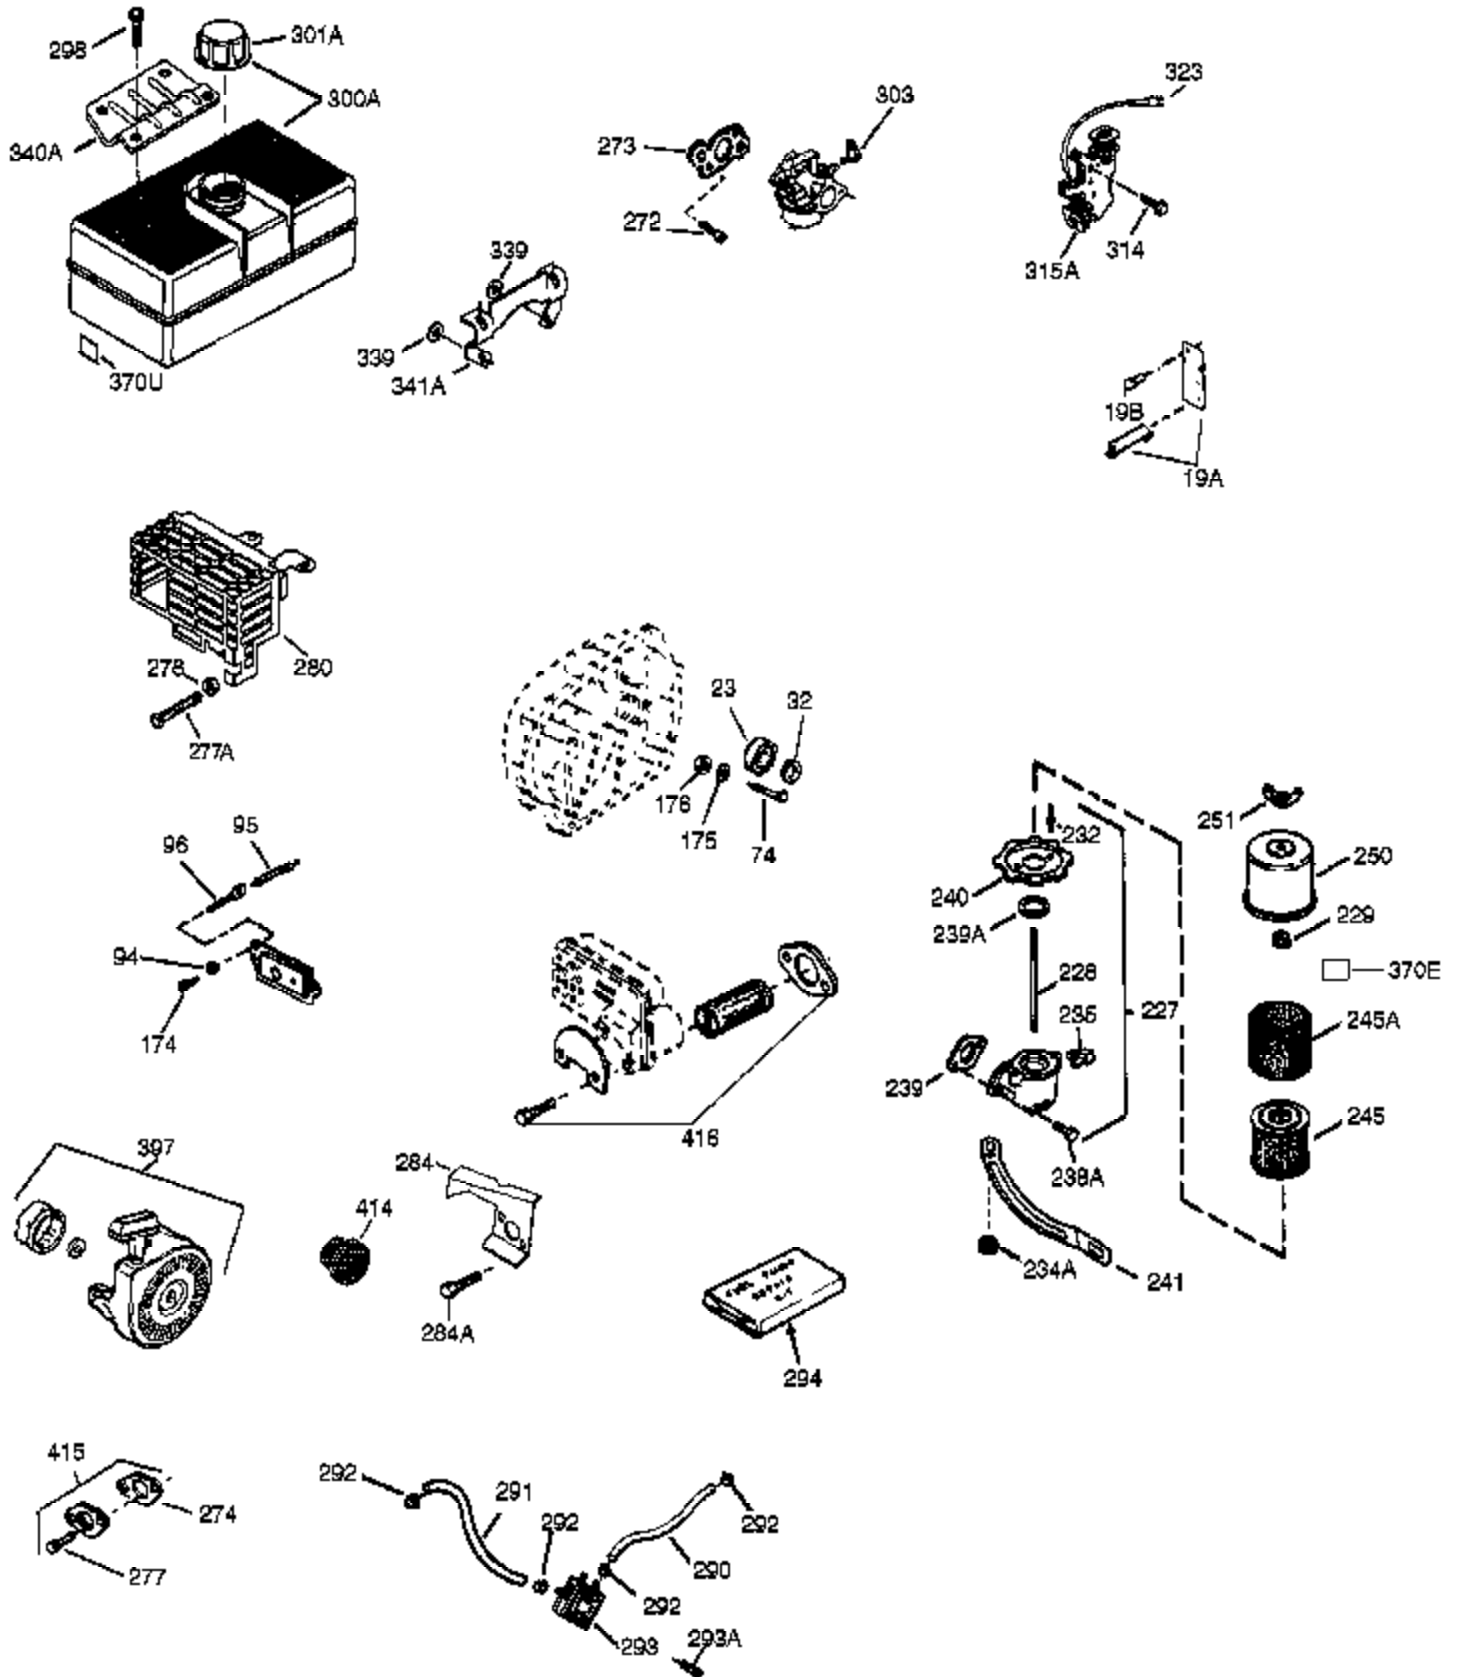

Ref #	Part Number	Qty	Description
174	650128	2	Screw, 10-24 x 1/2"
239	27272A	1	* Air Cleaner Gasket
240	33266	1	Air Cleaner Body
245	33268	1	Air Cleaner Filter
250	33269A	1	Air Cleaner Cover
251	37444	1	Wing Nut, 1/4-20
277	650729	2	Screw, 5/16-18 x 3-3/16
292	26460	2	Fuel Line Clamp
298	650665	2	Screw, 1/4-15 x 3/4"
314	650873	2	Screw, 1/4-20 x 3/4"
323	610922	2	Terminal
323B	611260	1	Terminal
323A	611259	1	Terminal
416	34479A	1	Spark Arrestor Kit (Optional)