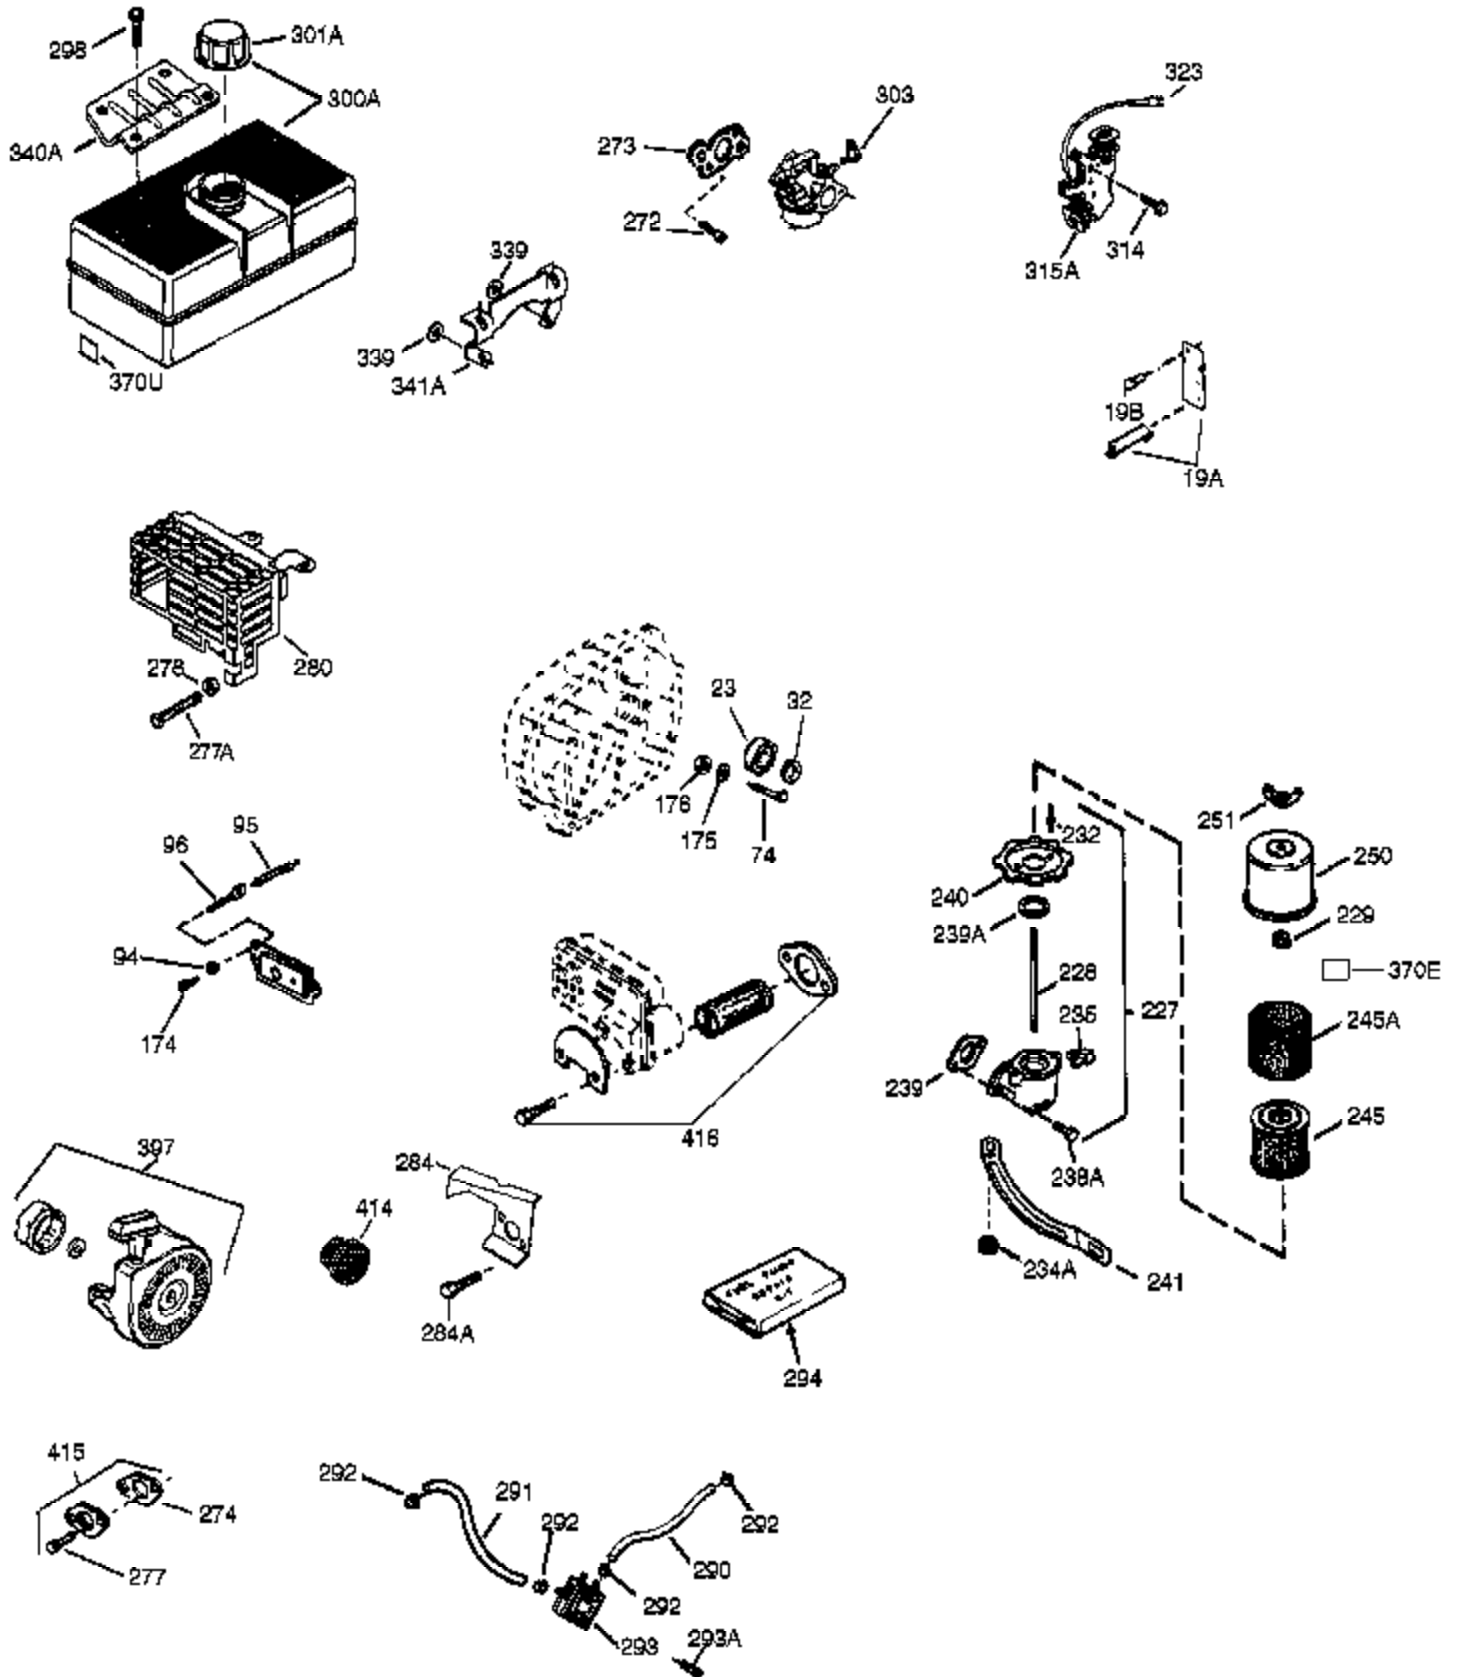

Ref #	Part Number	Qty	Description
174	650128	2	Screw, 10-24 x 1/2"
239	27272A	1	* Air Cleaner Gasket
240	37104	1	Air Cleaner Body
245	33268	1	Air Cleaner Filter
250	33269A	1	Air Cleaner Cover
251	650513	1	Wing Nut, 1/4-20
277	650729	2	Screw, 5/16-18 x 3-3/16
292	26460	2	Fuel Line Clamp
298	650665	2	Screw, 1/4-15 x 3/4"
314	650873	2	Screw, 1/4-20 x 3/4"
323	610922	2	Terminal
323B	611260	1	Terminal
323A	611259	1	Terminal
416	34479A	1	Spark Arrestor Kit (Optional)