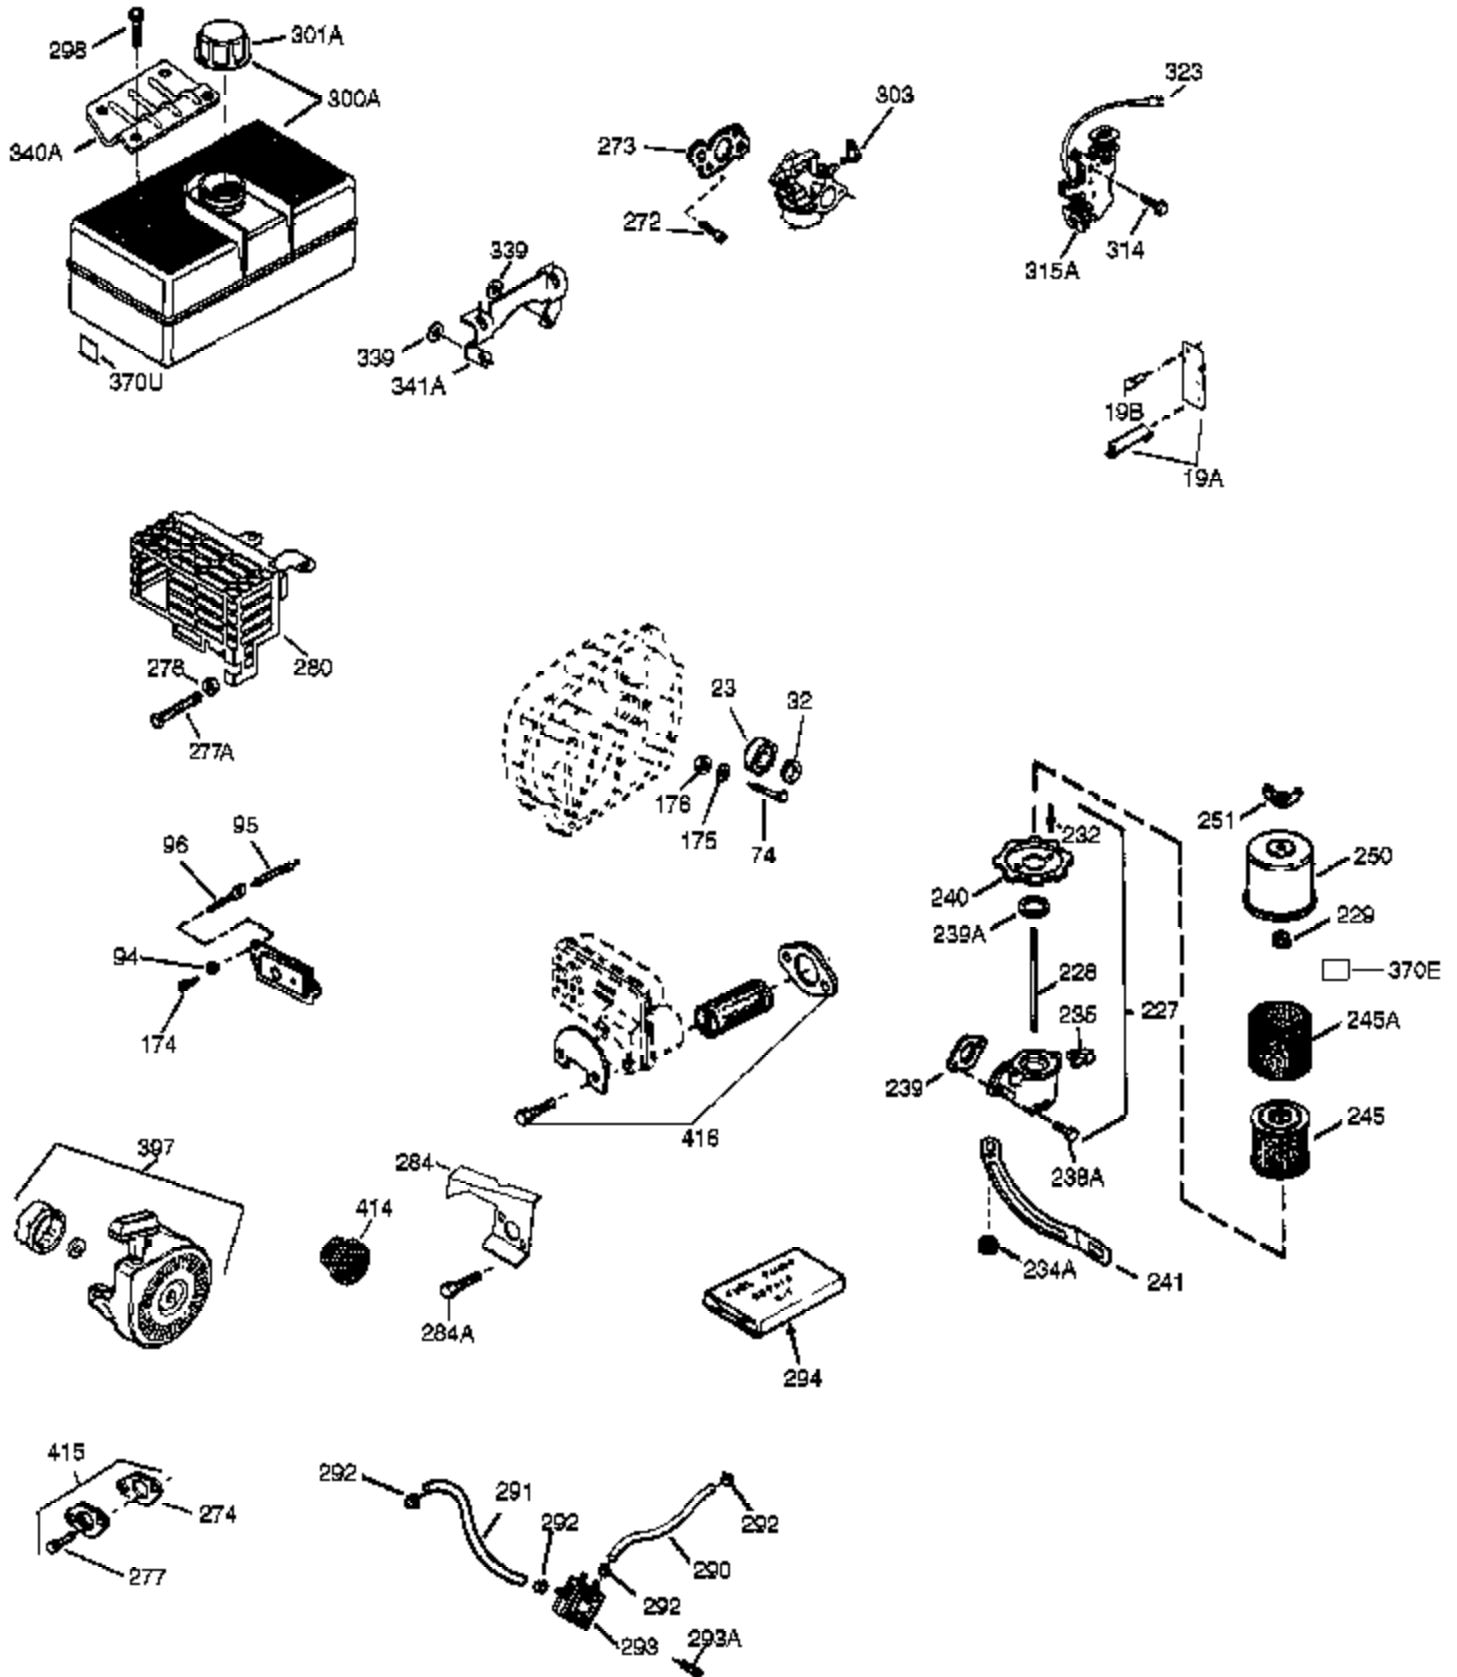

Ref #	Part Number	Qty	Description
94	651016	1	Lock Nut, 10-32
95	30886A	1	Extension Spring
96	30845A	1	R.P.M. Adjusting Bolt
174	650128	2	Screw, 10-24 x 1/2"
238	28820	2	Screw, 10-32 x 1/2"
239	27272A	1	* Air Cleaner Gasket
240	37104	1	Air Cleaner Body
245	33268	1	Air Cleaner Filter
250	33269A	1	Air Cleaner Cover
251	650513	1	Wing Nut, 1/4-20
277	650729	2	Screw, 5/16-18 x 3-3/16
290	29774	1	Fuel Line
291	30705	1	Fuel Line
292	26460	4	Fuel Line Clamp
298	650665	2	Screw, 1/4-15 x 3/4"
416	34479A	1	Spark Arrestor Kit (Optional)