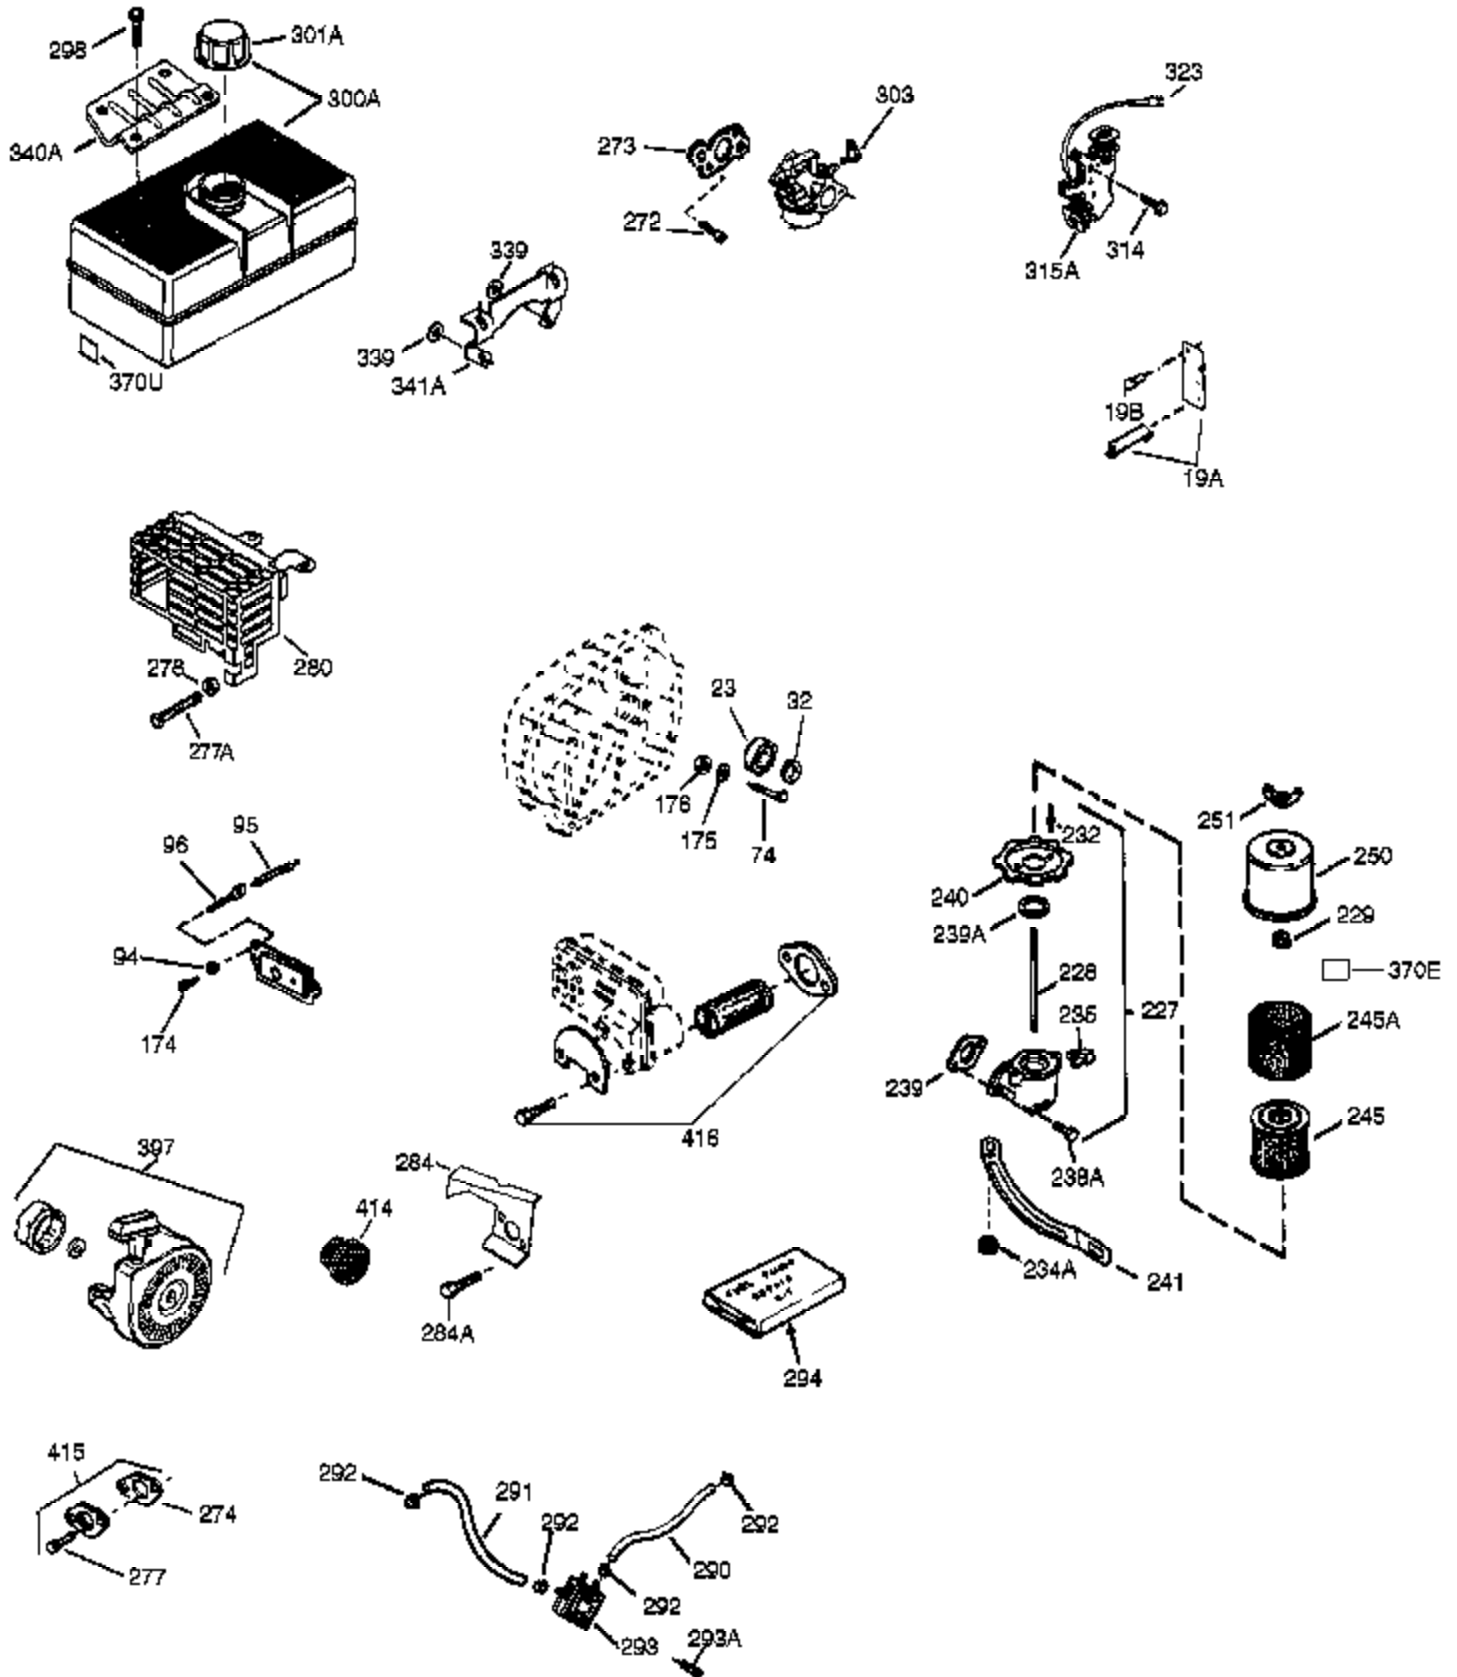

Ref #	Part Number	Qty	Description
23	33627	1	Ball Bearing
32	33628	1	Washer
74	31855	2	Bearing Retainer
174	650128	2	Screw, 10-24 x 1/2"
175	650778	2	Lock Washer
176	650580	2	Lock Nut, 10-24
239	27272A	1	* Air Cleaner Gasket
240	33266	1	Air Cleaner Bracket
245	33268	1	Air Cleaner Filter
250	33269A	1	Air Cleaner Cover
251	37444A	1	Wing Nut, 1/4-20
277	650729	1	Screw, 5/16-18 x 3-3/16"
277A	651036	1	Screw, 5/16-18 x 31/32"
278	36908	1	Spacer
280	36799A	1	Heat Shield (Incl. 277A & 278)
292	26460	2	Fuel Line Clamp
298	650665	2	Screw, 1/4-15 x 3/4"
314	650873	2	Screw, 1/4-20 x 3/4"
323A	611276	1	Terminal
323	611230	2	Terminal
323B	611277	1	Terminal
370J	35703	1	Throttle Decal