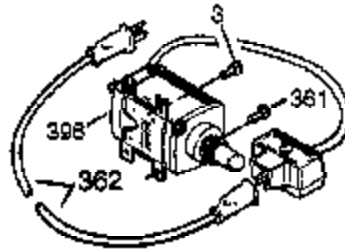

OPTIONAL 110-120 VOLT
STARTER MOTOR KIT