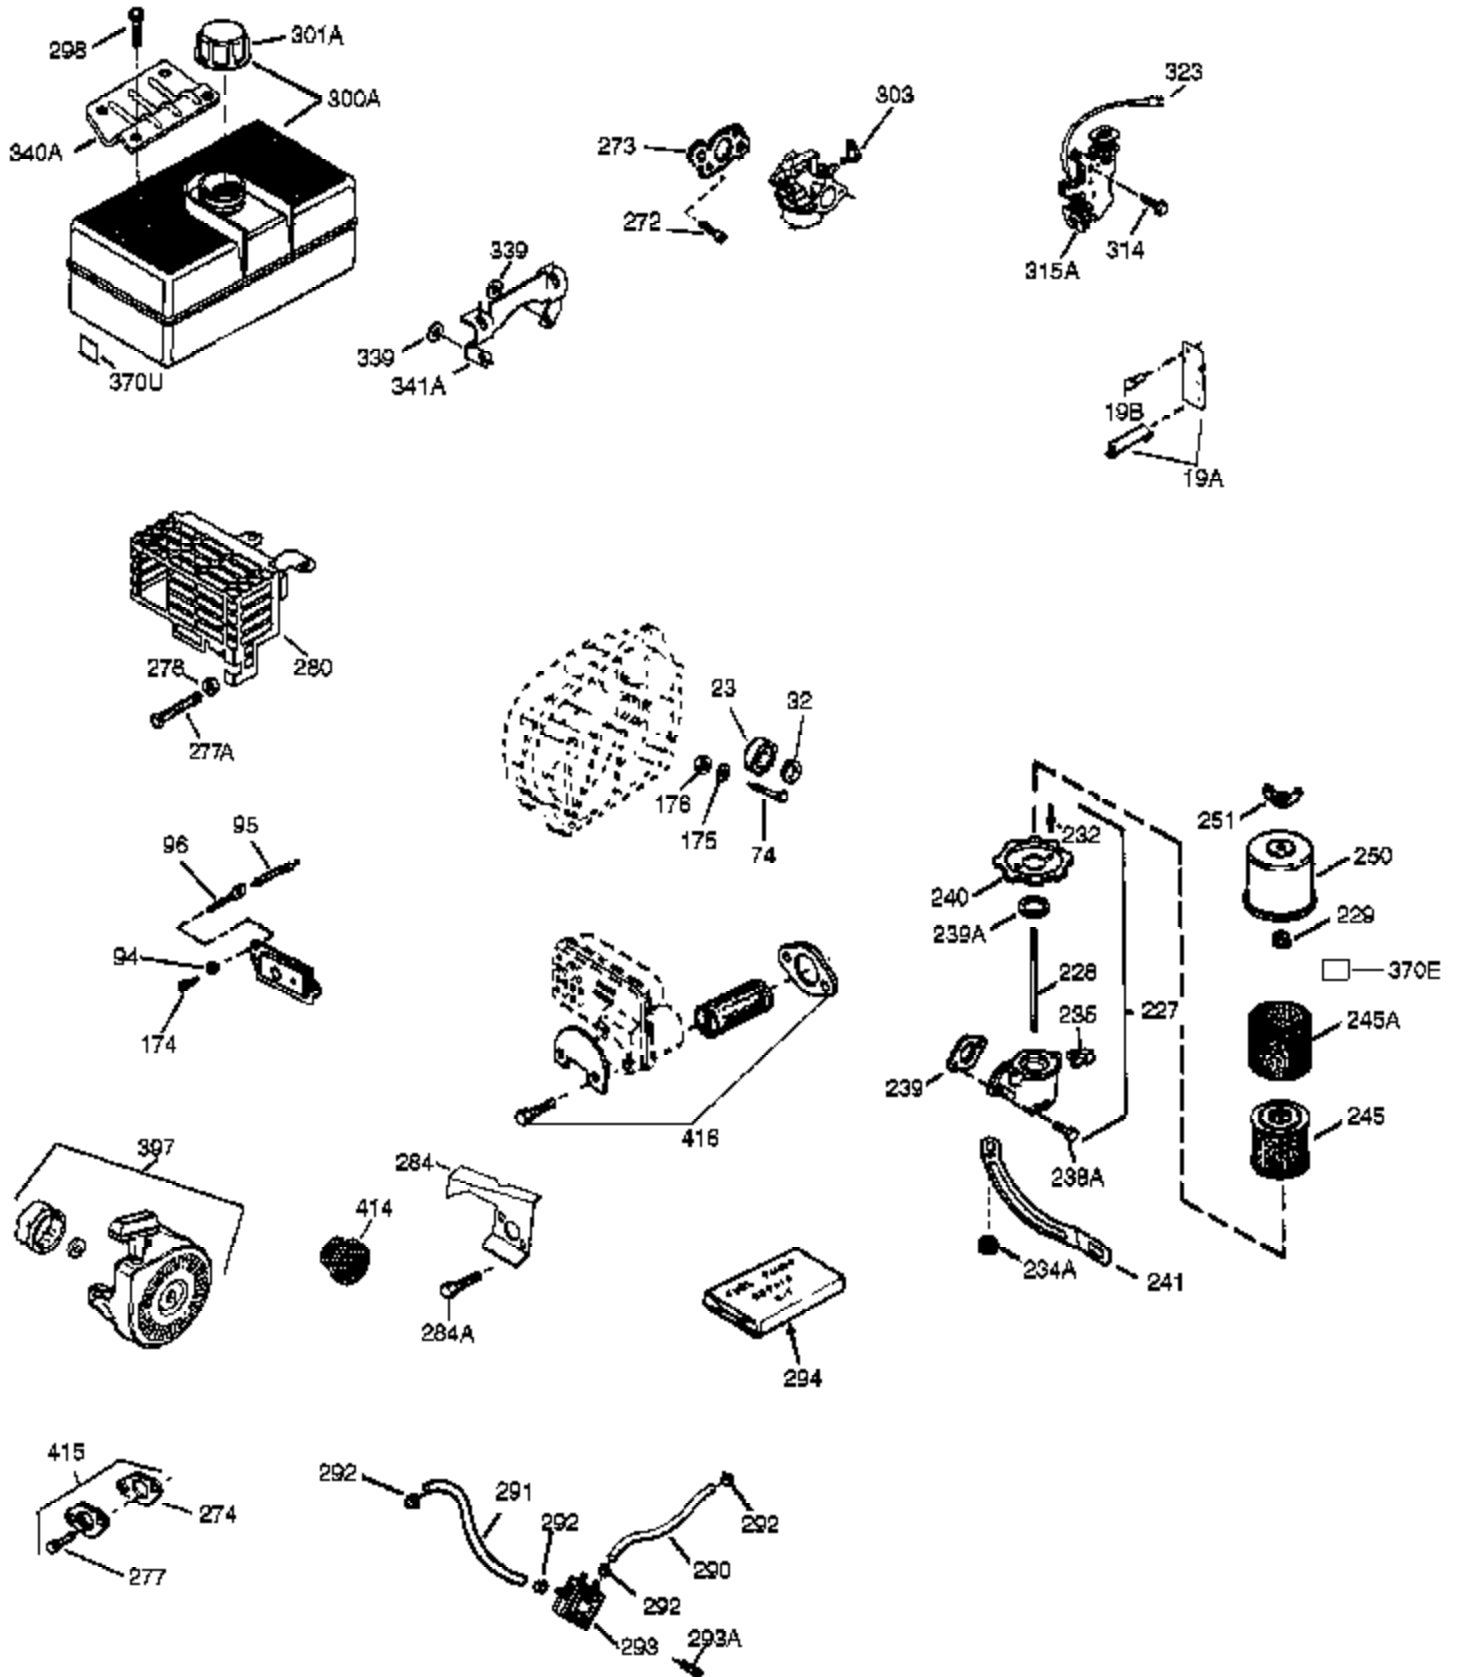

Ref #	Part Number	Qty	Description
23	33627	1	Ball Bearing
32	33628	1	Washer
74	31855	2	Bearing Retainer
174	650128	2	Screw, 10-24 x 1/2"
175	650778	2	Lock Washer
176	650580	2	Lock Nut, 10-24
239	27272A	1	* Air Cleaner Gasket
240	33266	1	Air Cleaner Bracket
245	33268	1	Air Cleaner Filter
250	33269A	1	Air Cleaner Cover
251	37444	1	Wing Nut, 1/4-20
277	650729	1	Screw, 5/16-18 x 3-3/16"
277A	651036	1	Screw, 5/16-18 x 31/32"
278	36908	1	Spacer
280	36799A	1	Heat Shield (Incl. 277A & 278)
292	26460	2	Fuel Line Clamp
298	650665	2	Screw, 1/4-15 x 3/4"
314	650873	2	Screw, 1/4-20 x 3/4"
323A	611276	1	Terminal
323	611230	2	Terminal
323B	611277	1	Terminal
370J	35703	1	Throttle Decal