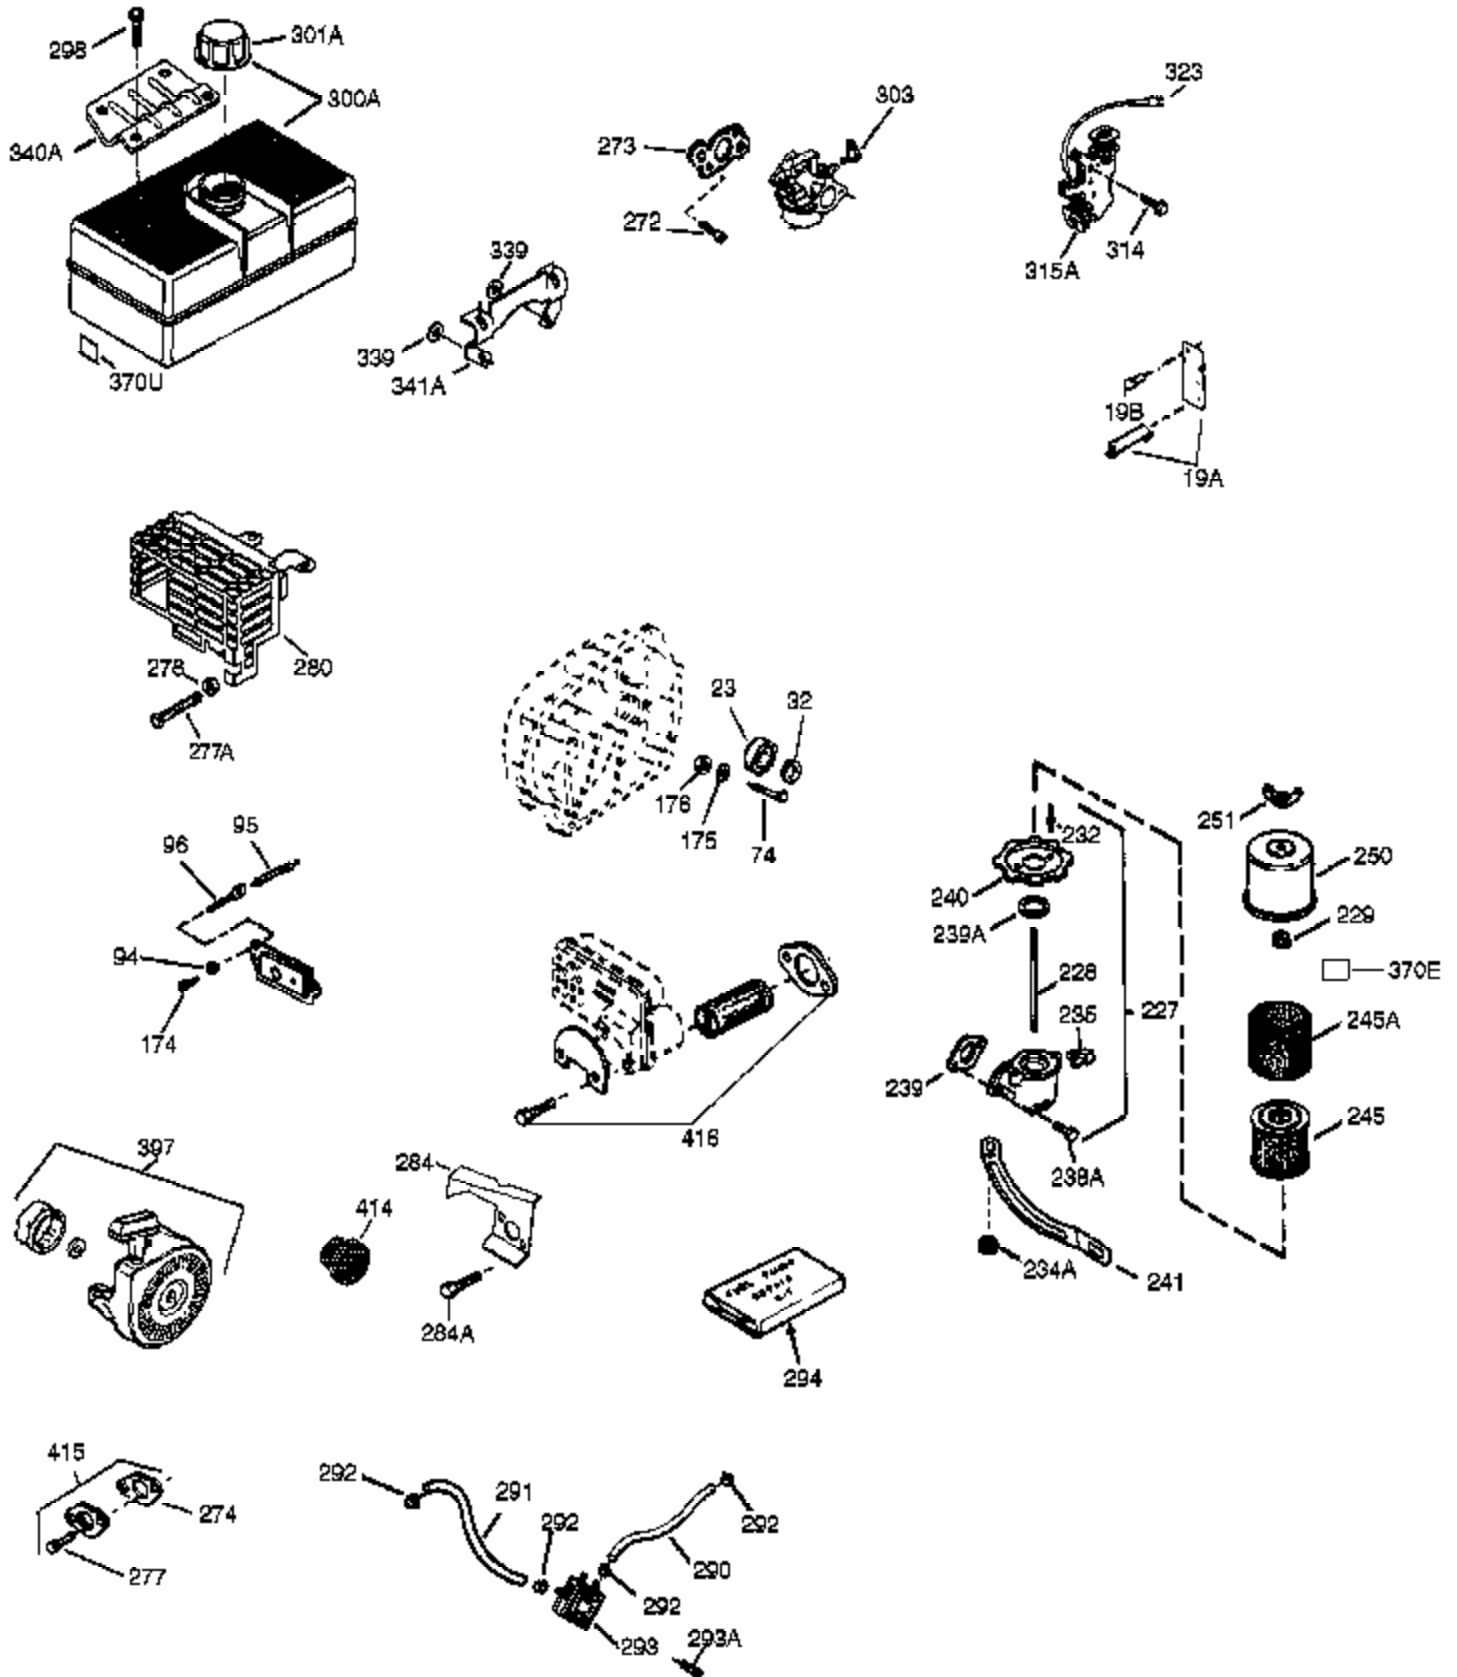

Ref #	Part Number	Qty	Description
23	33627	1	Ball Bearing
32	33628	1	Washer
74	31855	2	Bearing Retainer
174	650128	2	Screw, 10-24 x 1/2"
175	650778	2	Lock Washer
176	650580	2	Lock Nut, 10-24
239	27272A	1	* Air Cleaner Gasket
240	33266	1	Air Cleaner Bracket
245	33268	1	Air Cleaner Filter
250	33269A	1	Air Cleaner Cover
251	37444	1	Wing Nut, 1/4-20
277	650729	2	Screw, 5/16-18 x 3-3/16"
292	26460	2	Fuel Line Clamp
298	650665	2	Screw, 1/4-15 x 3/4"
314	650873	2	Screw, 1/4-20 x 3/4"
323	610922	2	Terminal
323A	611259	1	Terminal
323B	611260	1	Terminal
370J	35703	1	Throttle Decal