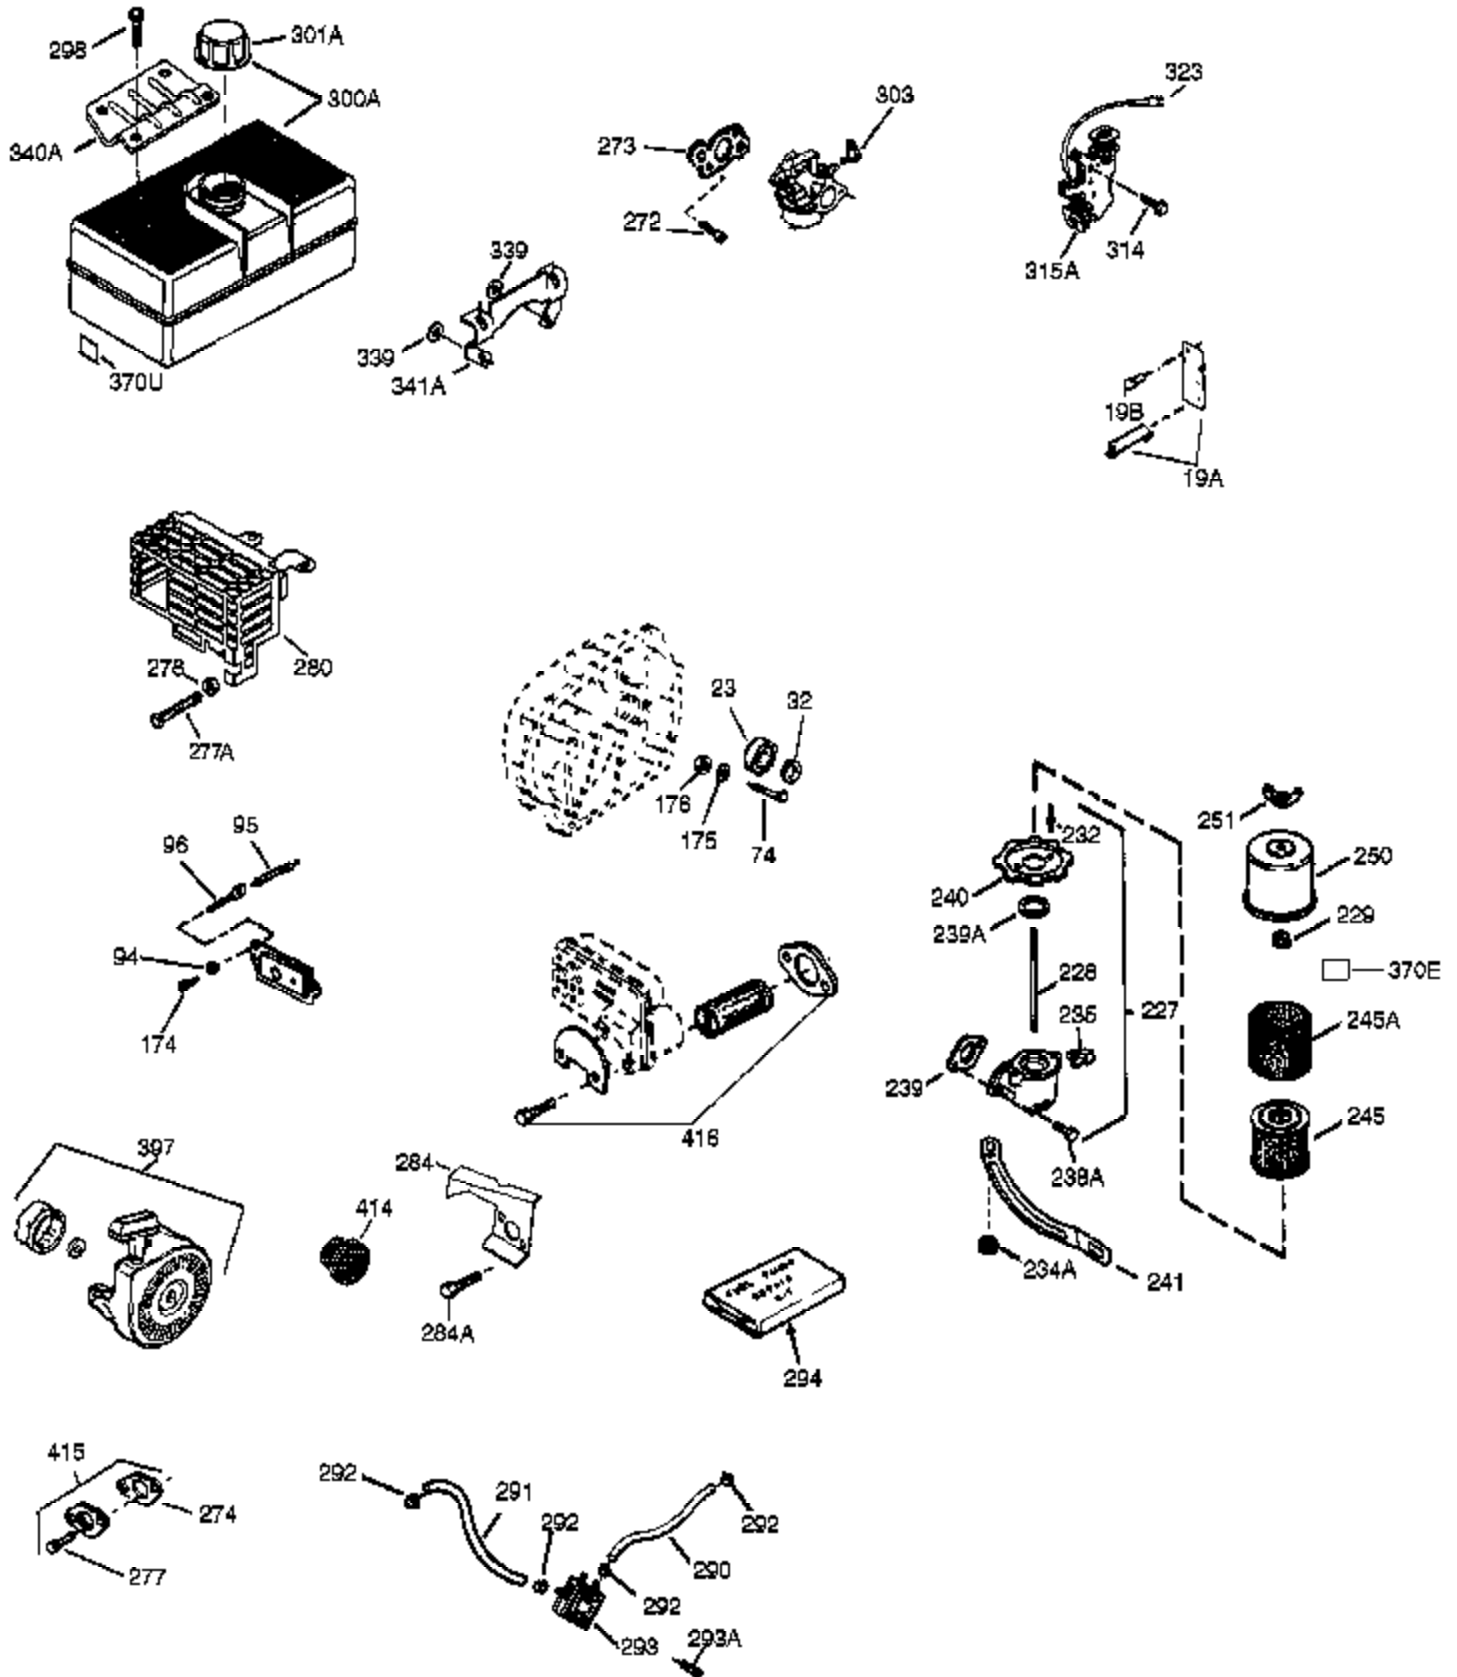

Ref #	Part Number	Qty	Description
342	650561	1	Screw, 1/4-20 x 19/32"
361	650990	4	Screw, Torx T-30, 1/4-20 x 15/32"
370K	36695	1	Starter Decal
370J	35703	1	Throttle Decal
370G	35274	1	Oil Instruction Decal
380	640260A	1	Carburetor (Incl. 184 & 212A)
390	590746	1	Rewind Starter (NOTE: This engine could have been built with 590704 starter.)
395	36680	1	Electric Starter Motor (12 Volt)
400	36452A	1	* Gasket Set (Incl. items marked PK in notes) Incl. part #'s 27272A (1), 27896A (2), 27915A (1), 29673 (1), 33263 (1), 33629 (1), 34698A (1), 35262 (1), 35317 (1), 36451 (1)
420	730225	1	SAE 30 4-Cycle Engine Oil (Quart)