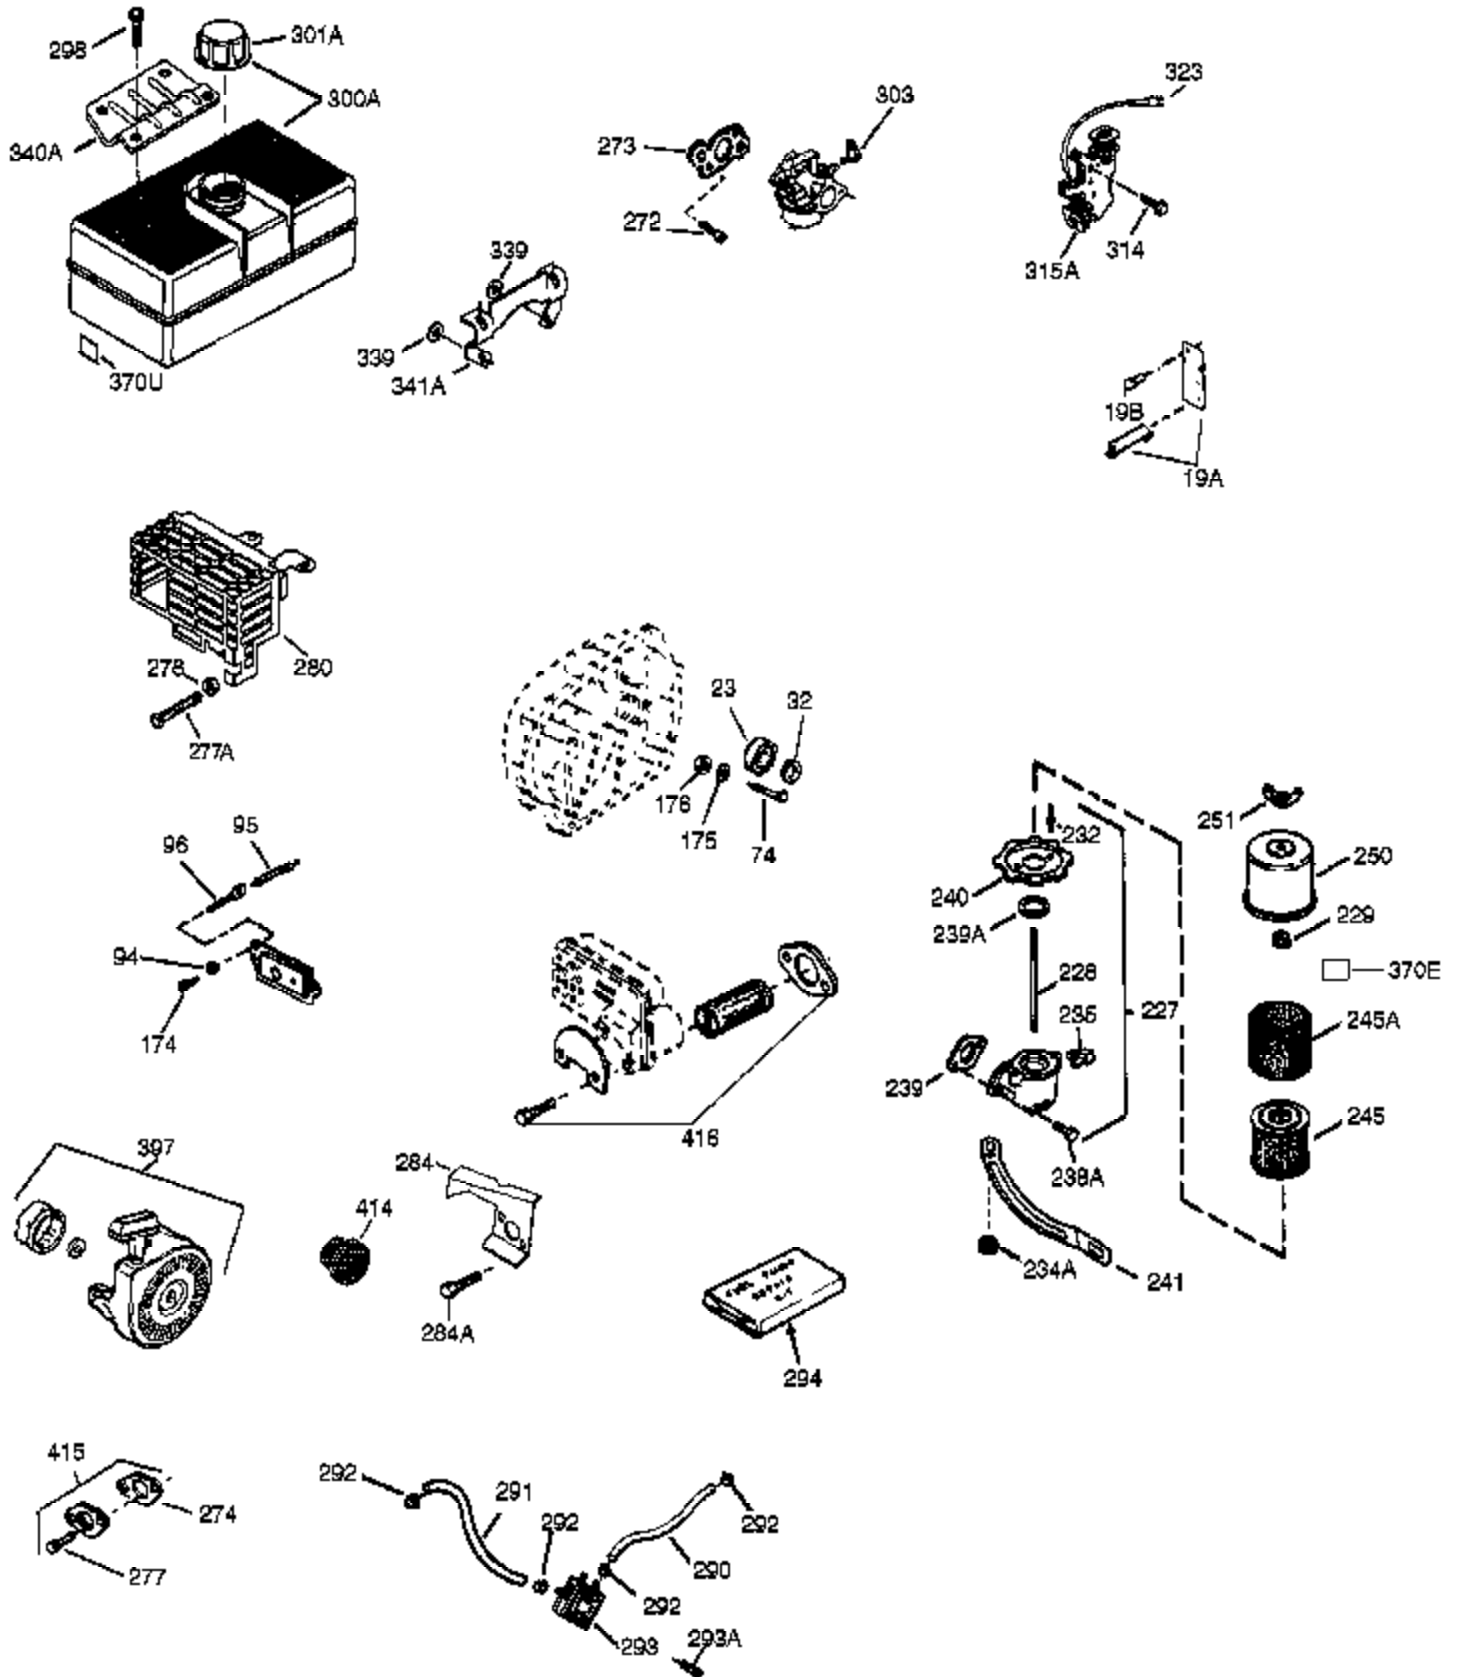

Ref #	Part Number	Qty	Description
94	651016	1	Lock Nut, 10-32
95	30886A	1	Extension Spring
96	30845A	1	R.P.M. Adjusting Bolt
174	650128	2	Screw, 10-24 x 1/2"
239	27272A	1	* Air Cleaner Gasket
240	33266	1	Air Cleaner Bracket
245	33268	1	Air Cleaner Filter
250	33269A	1	Air Cleaner Cover
251	37444	1	Wing Nut, 1/4-20
277	650729	2	Screw, 5/16-18 x 3-3/16
291	30705	1	Fuel Line
292	26460	2	Fuel Line Clamp
416	34479A	1	Spark Arrestor Kit (Optional)