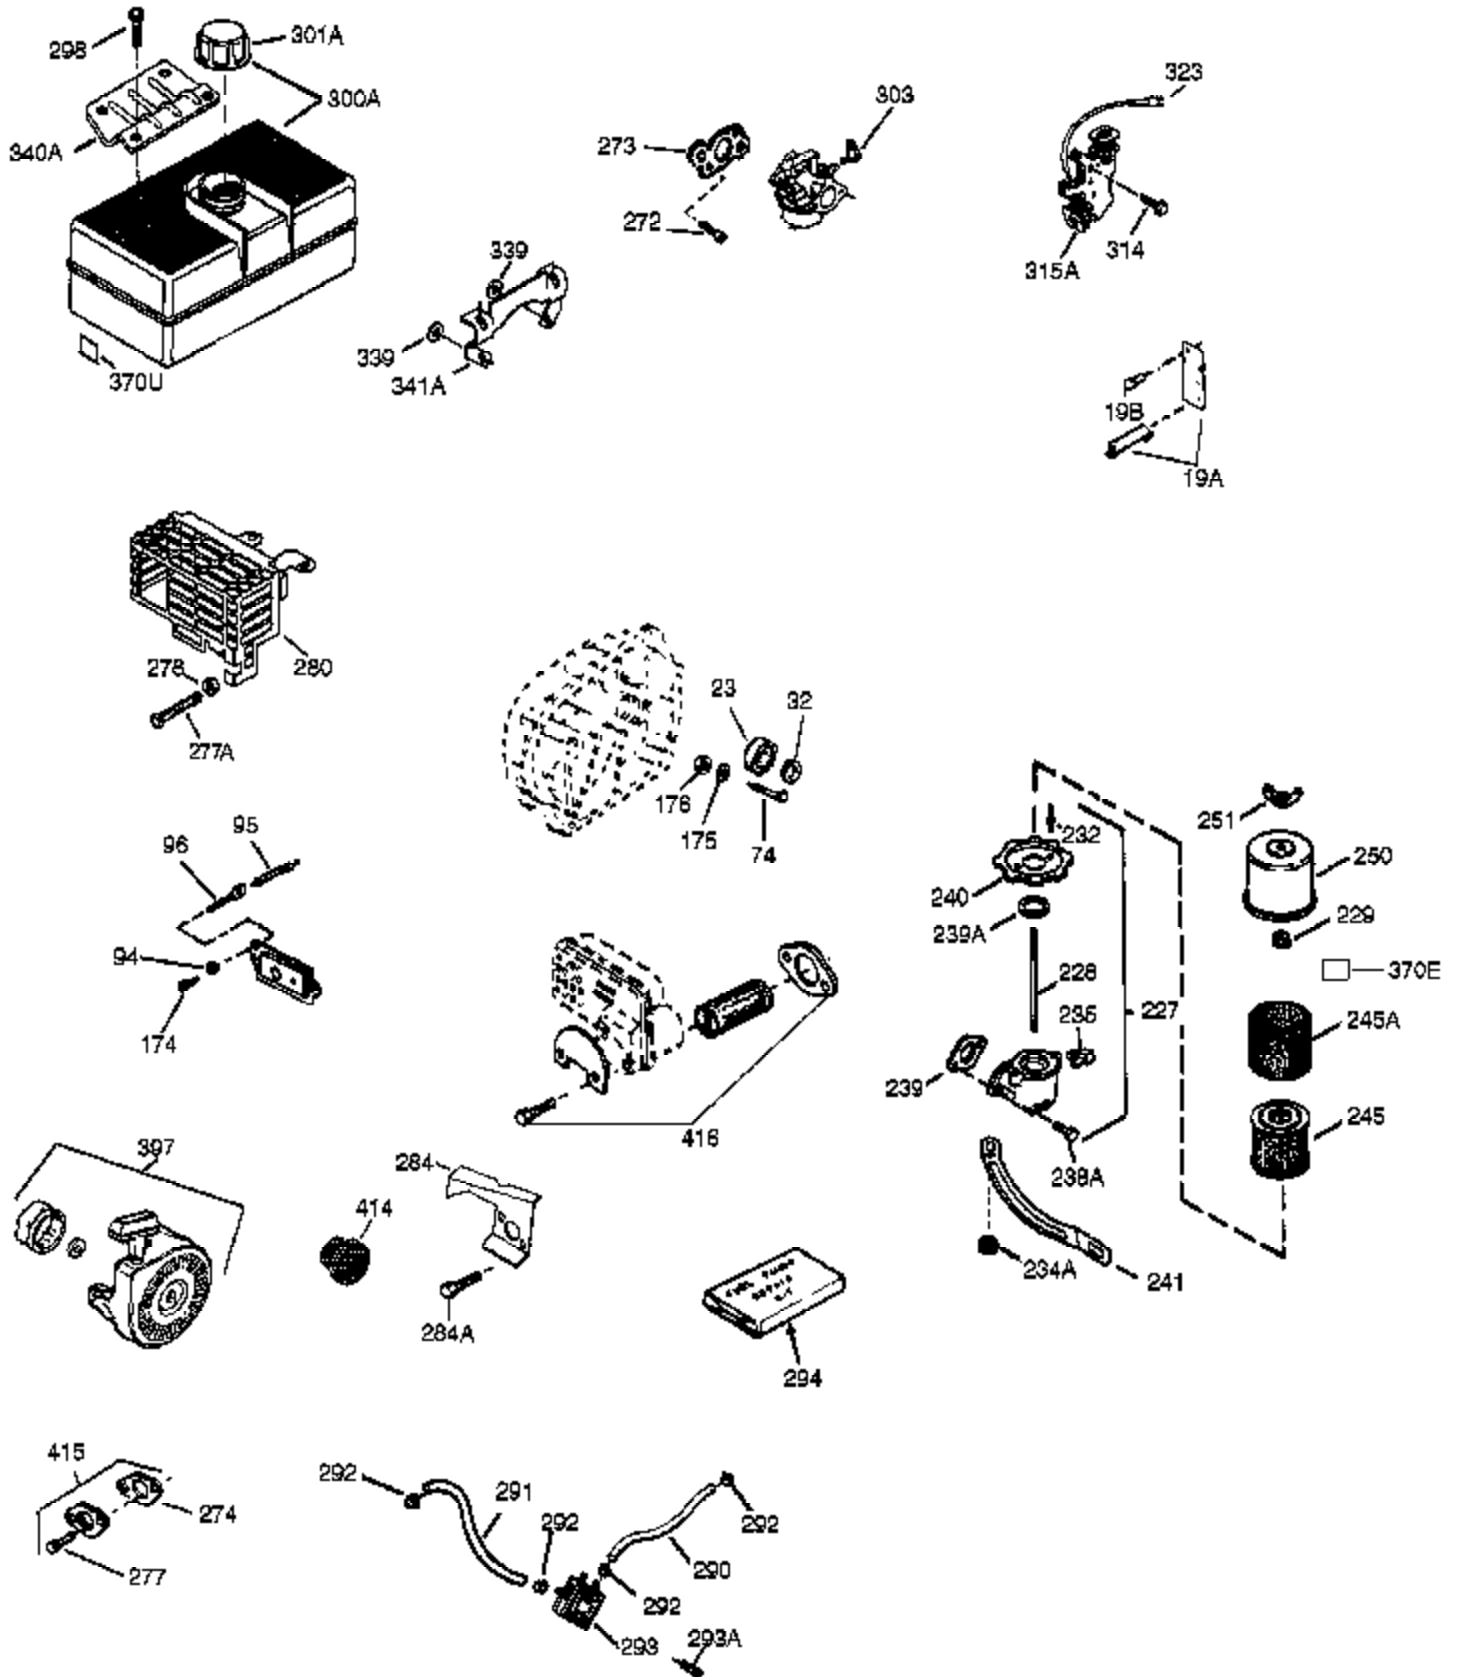

Ref #	Part Number	Qty	Description
125	27878A	1	Exhaust Valve (Std.) (Incl. 151)
125	27880A	1	Exhaust Valve (1/32" OS) (Incl. 151)
126	34035	1	Intake Valve (Std.) (Incl. 151)
126	34036	1	Intake Valve (1/32" OS) (Incl. 151)
127	650691	9	Washer
128	650690	9	Belleville Washer
130	650694A	9	Screw, 5/16-18 x 2"
130B	651031	1	Screw, 1/4-20 x 9/16"
135	33636	1	Resistor Spark Plug (RJ17LM)
139	33369	1	Governor Gear Bracket
140	650836	2	Screw, 10-24 x 1/2"
149A	35862	1	Valve Cap & Seal
149	27882	1	Valve Spring Cap
150	27881	2	Valve Spring
151	32581	2	Valve Spring Keeper
169	27896A	2	* Valve Cover Gasket
170	28423	1	Breather Body
171	28424	1	Breather Element
172	28425	1	Valve Cover
173	34696	1	Breather Tube
173A	32446	2	Breather Tube Grommet
174	650128	2	Screw, 10-24 x 1/2"
178	29752	2	Nut & Lock Washer, 1/4-28
182	30088A	2	Screw, 1/4-28 x 1"
184	33263	1	* Carburetor To Intake Pipe Gasket
185	34707	1	Intake Pipe
207	37448	1	Throttle Link
212A	36288	1	Bushing
223	650378	2	Screw, Torx T-30, 5/16-18 x 1-1/8"
224	27915A	1	* Intake Pipe Gasket
260	36468A	1	Blower Housing
261	650788	2	Screw, 5/16-18 x 3/4"
262	29747B	2	Screw, Torx T-40, 5/16-24 x 21/32"
264A	650802	1	Screw, 1/4-20 x 5/8"
265	33272B	1	Cylinder Head Cover
276	31588	1	Locking Plate
277	650729	2	Screw, 5/16-18 x 3-3/16
281	33013	1	Starter Bubble Cover
282	650760	1	Screw, 8-32 x 3/8"
285	35985B	1	Starter Cup
287	29752	4	Nut & Lock Washer, 1/4-28
291	30705	1	Fuel Line
292	26460	2	Fuel Line Clamp
311A	35941	1	Dipstick (Incl. 312)
312	29673	1	"O" Ring
325	29443	1	Wire Clip
342	30063	1	Screw, Torx T-30, 1/4-20 x 1/2"
370	37292	1	Instruction Decal
370G	35274	1	Oil Instruction Decal
370K	36695	1	Starter Decal
380	640268	1	Carburetor (Incl. 184 & 212A)
390	590746	1	Rewind Starter (NOTE: This engine could have been built with 590704 starter.)
400	36452B	1	* Gasket Set (Incl. items marked PK in notes) Incl. part #'s 27272A (1), 27896A (2), 27915A (1), 29673 (1), 33263 (1), 33629 (1), 34698A (1), 35262 (1), 35317 (1), 36451 (1)
420	730225	1	SAE 30 4-Cycle Engine Oil (Quart)