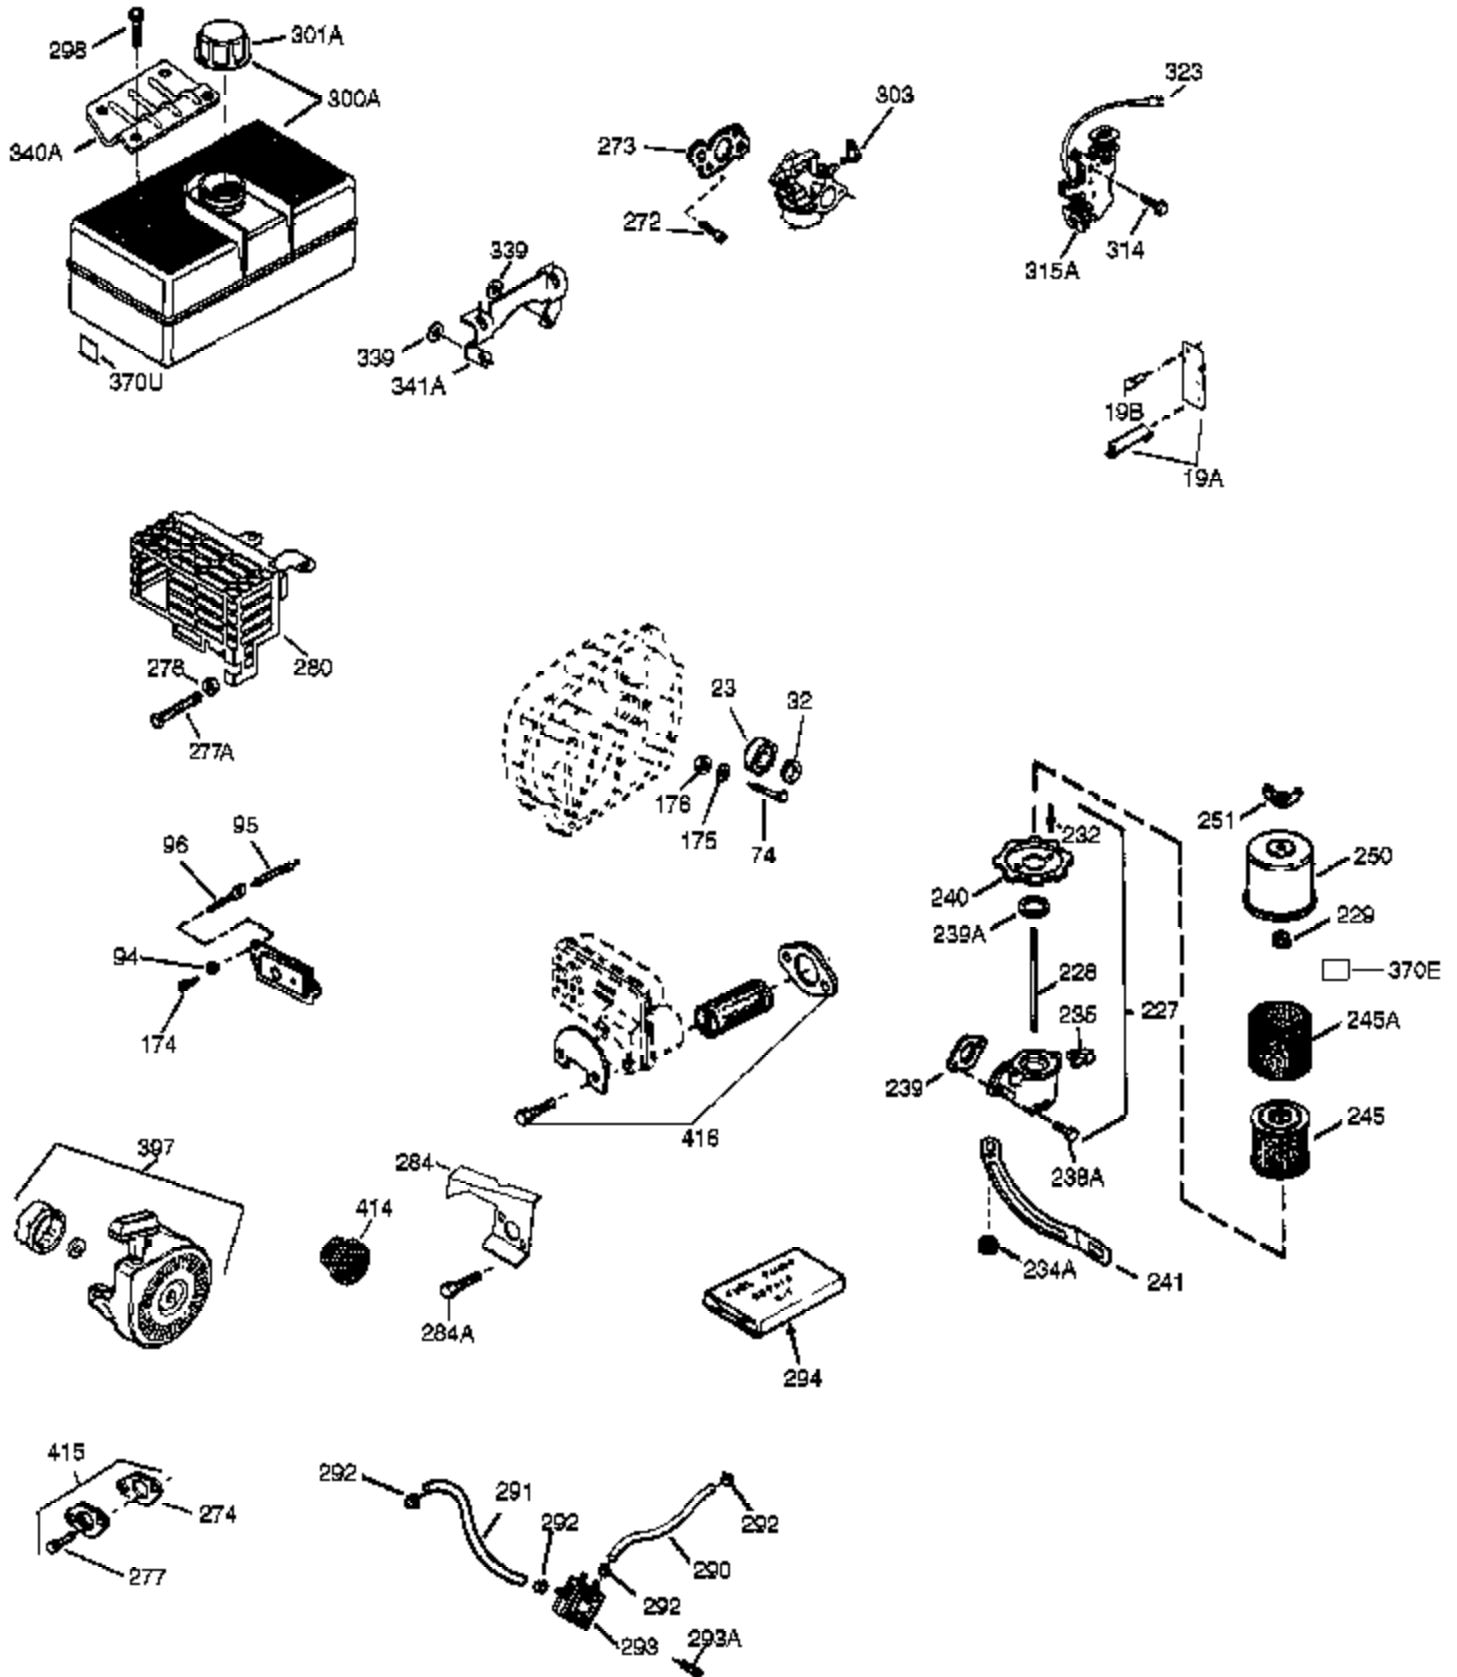

Ref #	Part Number	Qty	Description
23	33627	1	Ball Bearing
32	33628	1	Washer
74	31855	2	Bearing Retainer
174	650128	2	Screw, 10-24 x 1/2"
175	650778	2	Lock Washer
176	650580	2	Lock Nut, 10-24
227	35044	1	Air Cleaner Elbow (Incl. 228,232,239A & 240)
228	650851	1	Screw, 1/4-20 x 8.1"
232	0	2	Pop Rivet
234	650852	1	Nut, 1/4-20
235	30675	1	Air Cleaner Elbow Fitting
238	650163	2	Screw, 10-32 x 7/8"
239A	34698A	1	* Air Cleaner Gasket
239	27272A	1	* Air Cleaner Gasket
240	34699	1	Air Cleaner Bracket
241	37279	1	Air Cleaner Bracket
245A	34703	1	Air Cleaner Filter
245	34700B	1	Air Cleaner Filter
250	34702	1	Air Cleaner Cover
251	650886	1	Wing Nut, 1/4-20
277	650729	2	Screw, 5/16-18 x 3-3/16"
292	26460	2	Fuel Line Clamp
298	650665	2	Screw, 1/4-15 x 3/4"
416	34479A	1	Spark Arrestor Kit (Incl. 417)(Optional)
417	650696	2	Screw, 5/16-18 x 2-45/64"