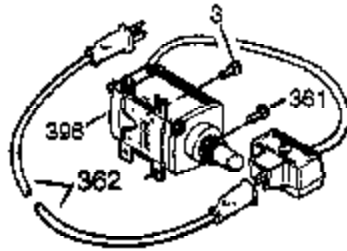

OPTIONAL 110-120 VOLT STARTER MOTOR KIT