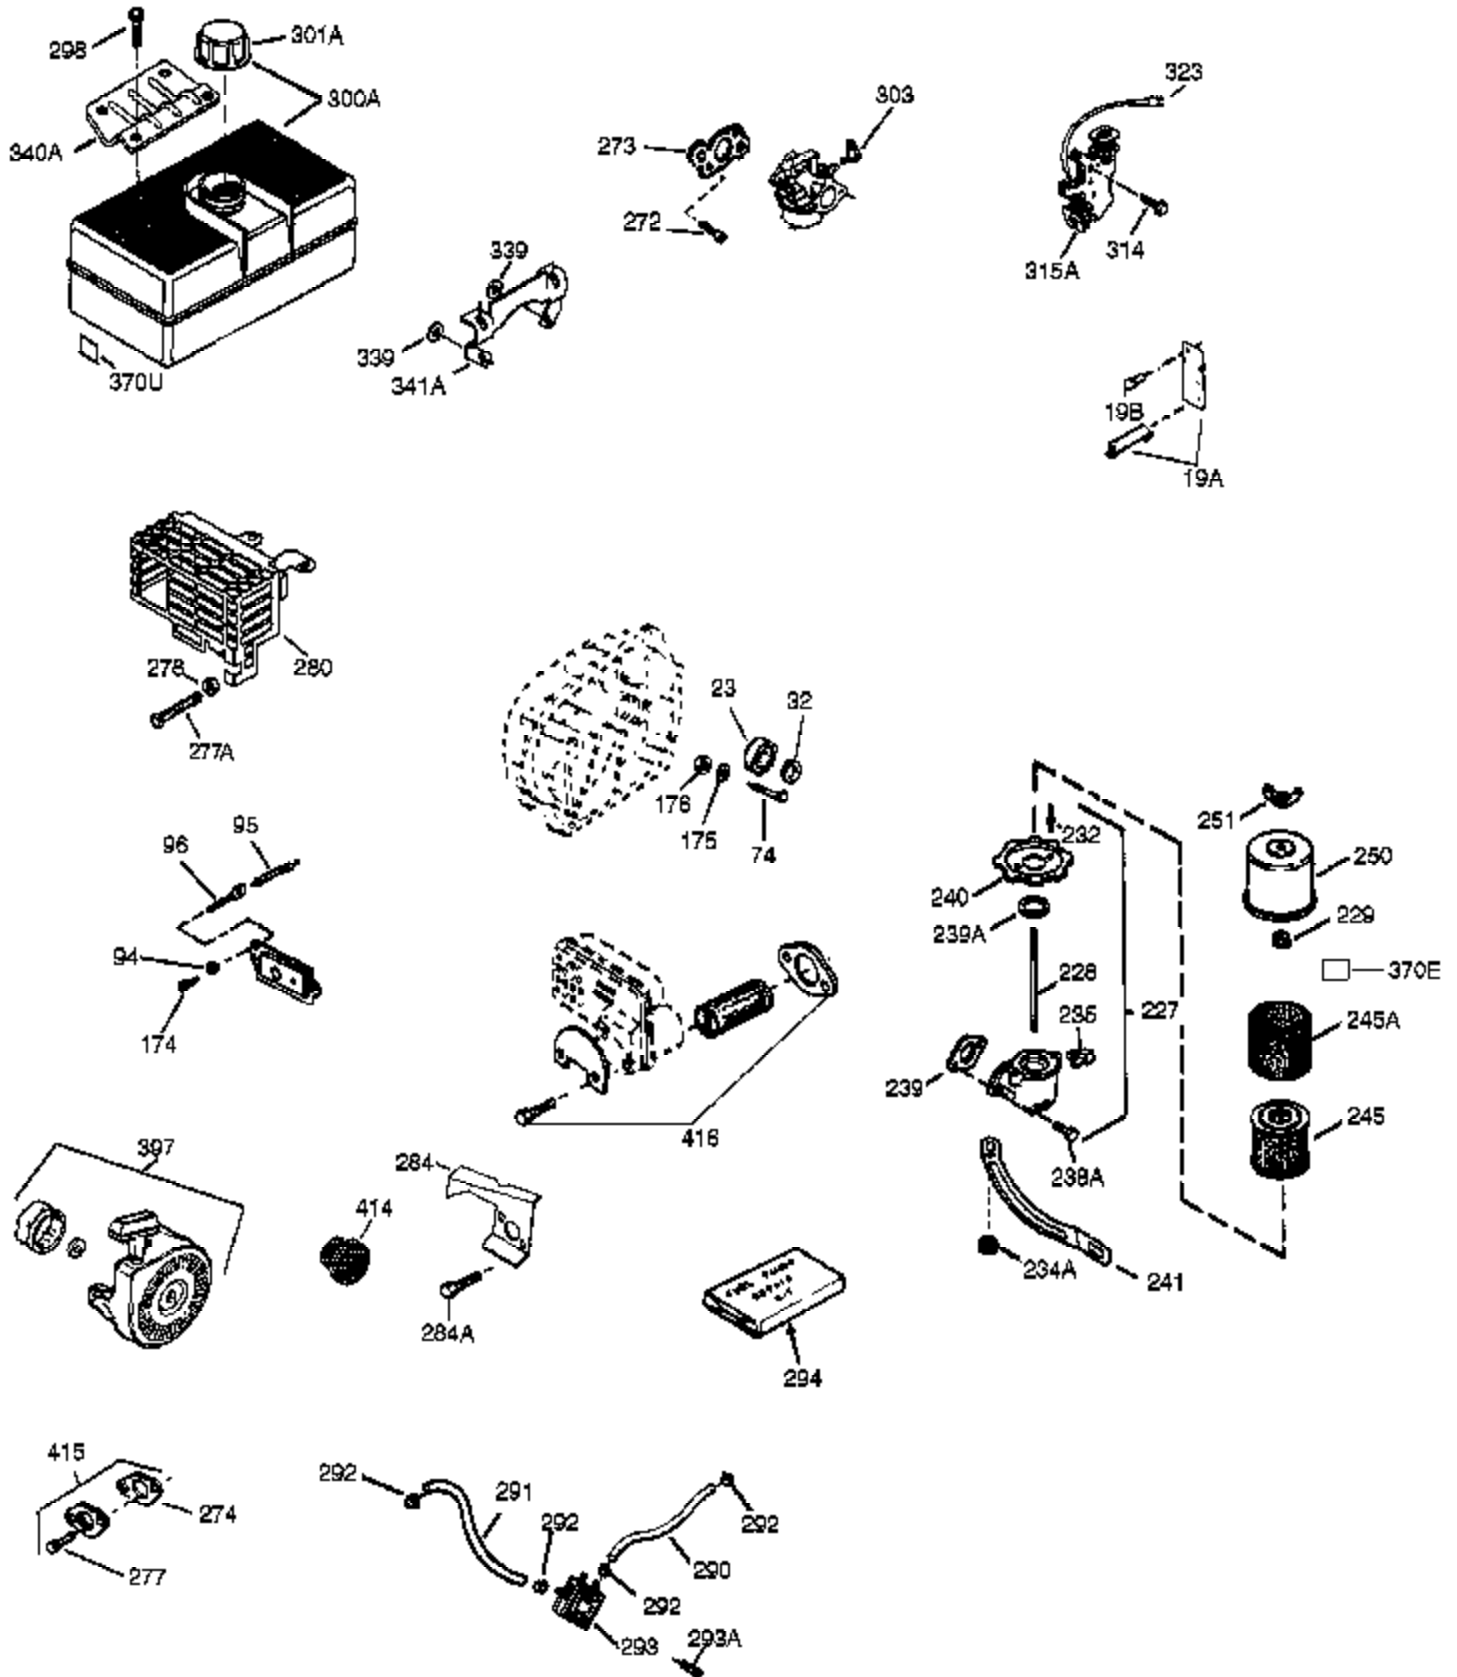

Ref #	Part Number	Qty	Description
94	651016	1	Lock Nut, 10-32
95	30886A	1	Extension Spring
96	30845A	1	R.P.M. Adjusting Bolt
174	650128	2	Screw, 10-24 x 1/2"
238	28820	2	Screw, 10-32 x 1/2"
239	27272A	1	* Air Cleaner Gasket
240	33266	1	Air Cleaner Body
245	33268	1	Air Cleaner Filter
250	33269A	1	Air Cleaner Cover
251	650513	1	Wing Nut, 1/4-20
277	650729	2	Screw, 5/16-18 x 3-3/16
290	30962	1	Fuel Line
292	26460	2	Fuel Line Clamp
298	650665	2	Screw, 1/4-15 x 3/4"
416	34479A	1	Spark Arrestor Kit (Incl. 417)(Optional)
417	650696	2	Screw, 5/16-18 x 2-45/64"