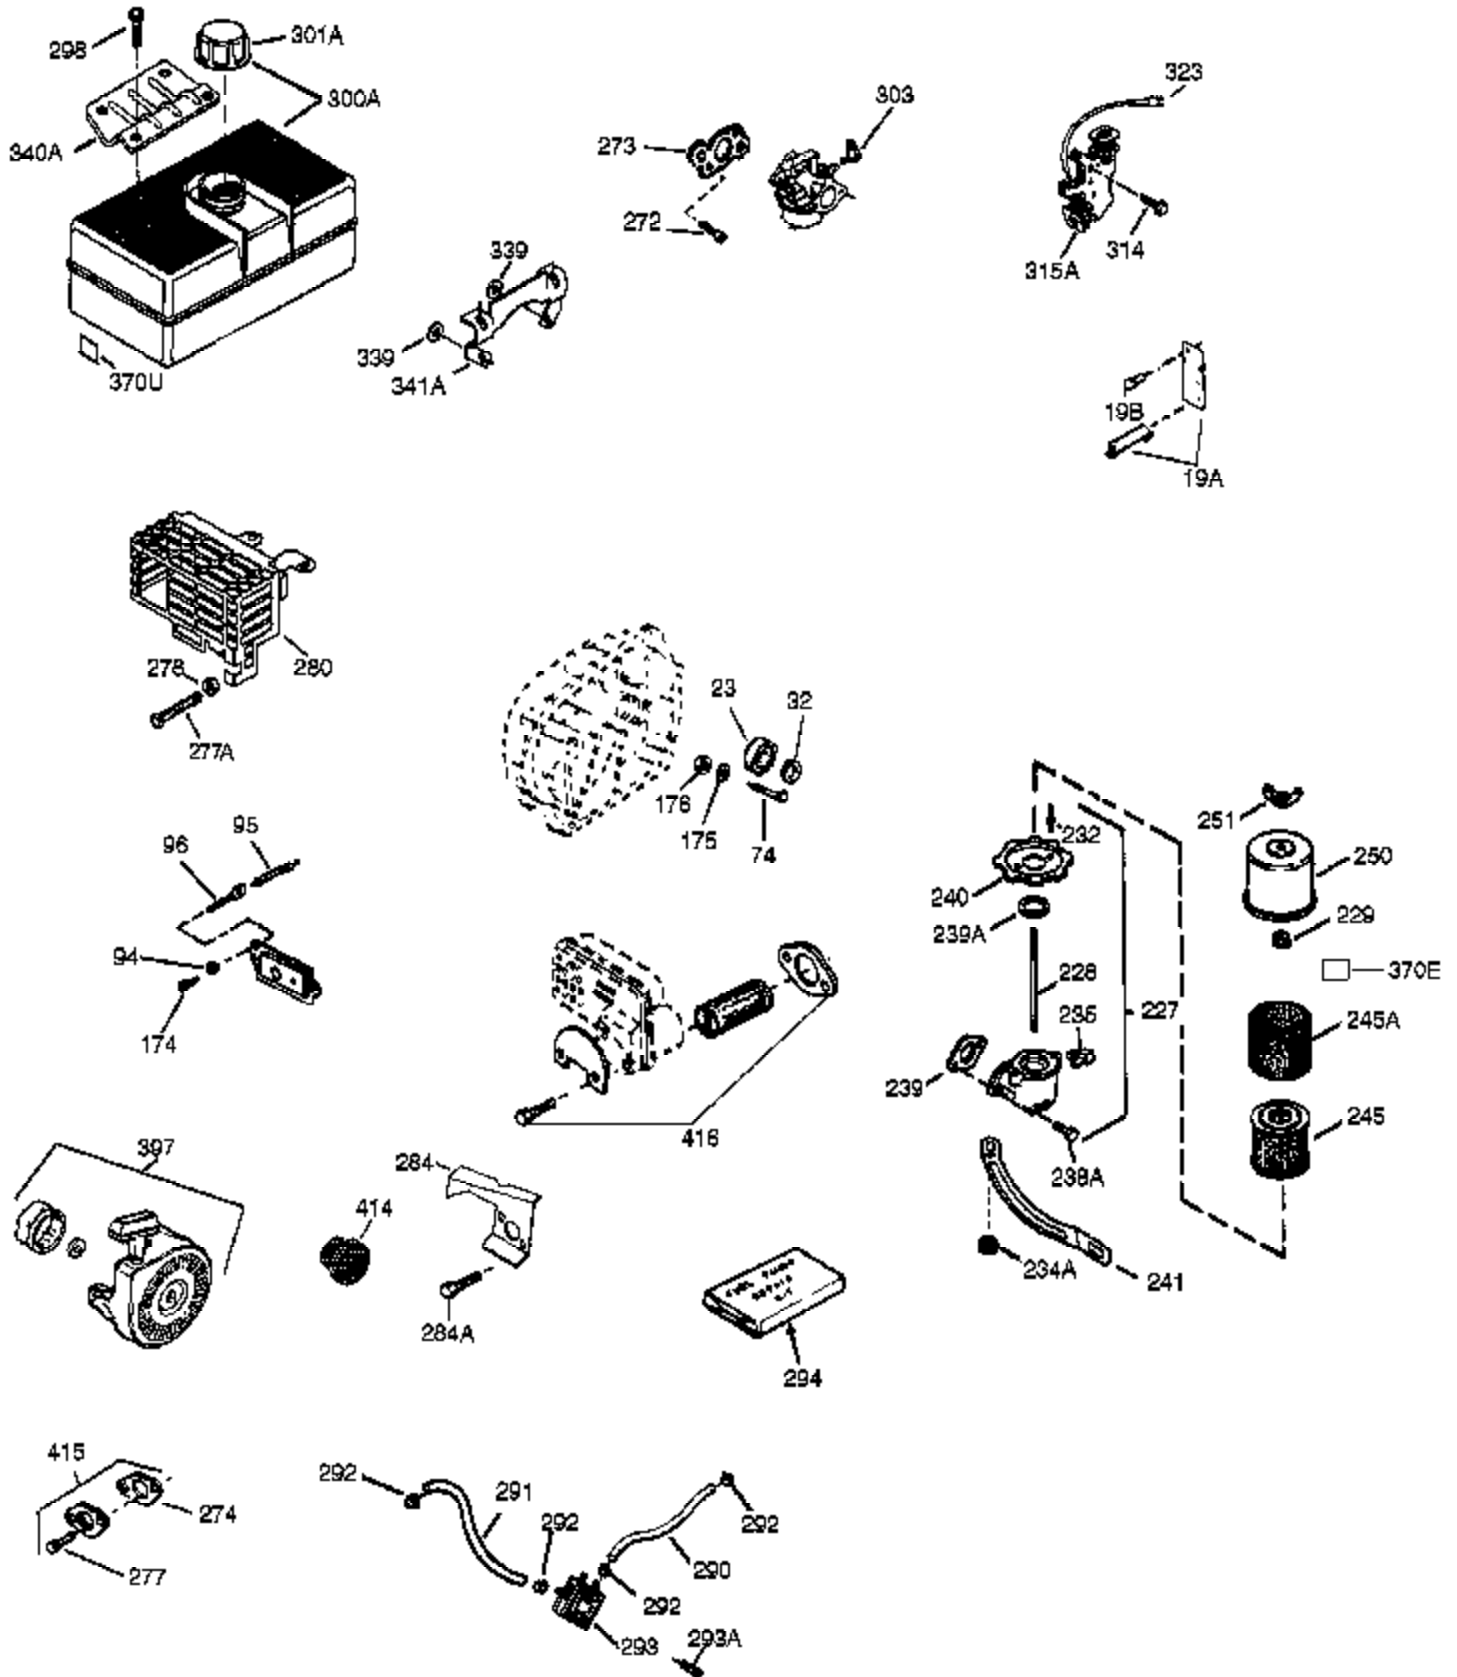

Ref #	Part Number	Qty	Description
19A	33857	1	Extension Spring
23	33627	1	Ball Bearing
32	33628	1	Washer
74	31855	2	Bearing Retainer
174	650128	2	Screw, 10-24 x 1/2"
175	650778	2	Lock Washer
176	650580	2	Lock Nut 10-24
238	28820	2	Screw, 10-32 x 1/2"
239	27272A	1	* Air Cleaner Gasket
240	37104	1	Air Cleaner Bracket
245	33268	1	Air Cleaner Filter
245A	35881	1	Air Cleaner Filter
250	33269A	1	Air Cleaner Cover
251	650513	1	Wing Nut, 1/4-20
272	30196	2	Screw, 5/16-18 x 3/4"
273	34349A	1	Carburetor Flange
274	35865	1	* Exhaust Gasket
277A	650902	2	Screw, 10-31 x 7/16"
277	650273	2	Screw, 5/16-18 x 5/8"
278	26073	1	Spacer
280	37077	1	Heat Shield
284	34390	1	Muffler Deflector
284A	30196	2	Screw, 5/16-18 x 3/4"
290	29774	1	Fuel Line
292	26460	4	Fuel Line Clamp
292	26460	2	Fuel Line Clamp
293	35812	1	Pulse Pump (Incl. 294)
294	35791	1	Pulse Pump Repair Kit
298	650665	2	Screw, 1/4-15 x 3/4"
303	28566	1	Fuel Fitting
314	650873	2	Screw, 1/4-20 x 3/4"
323	611118	1	Terminal