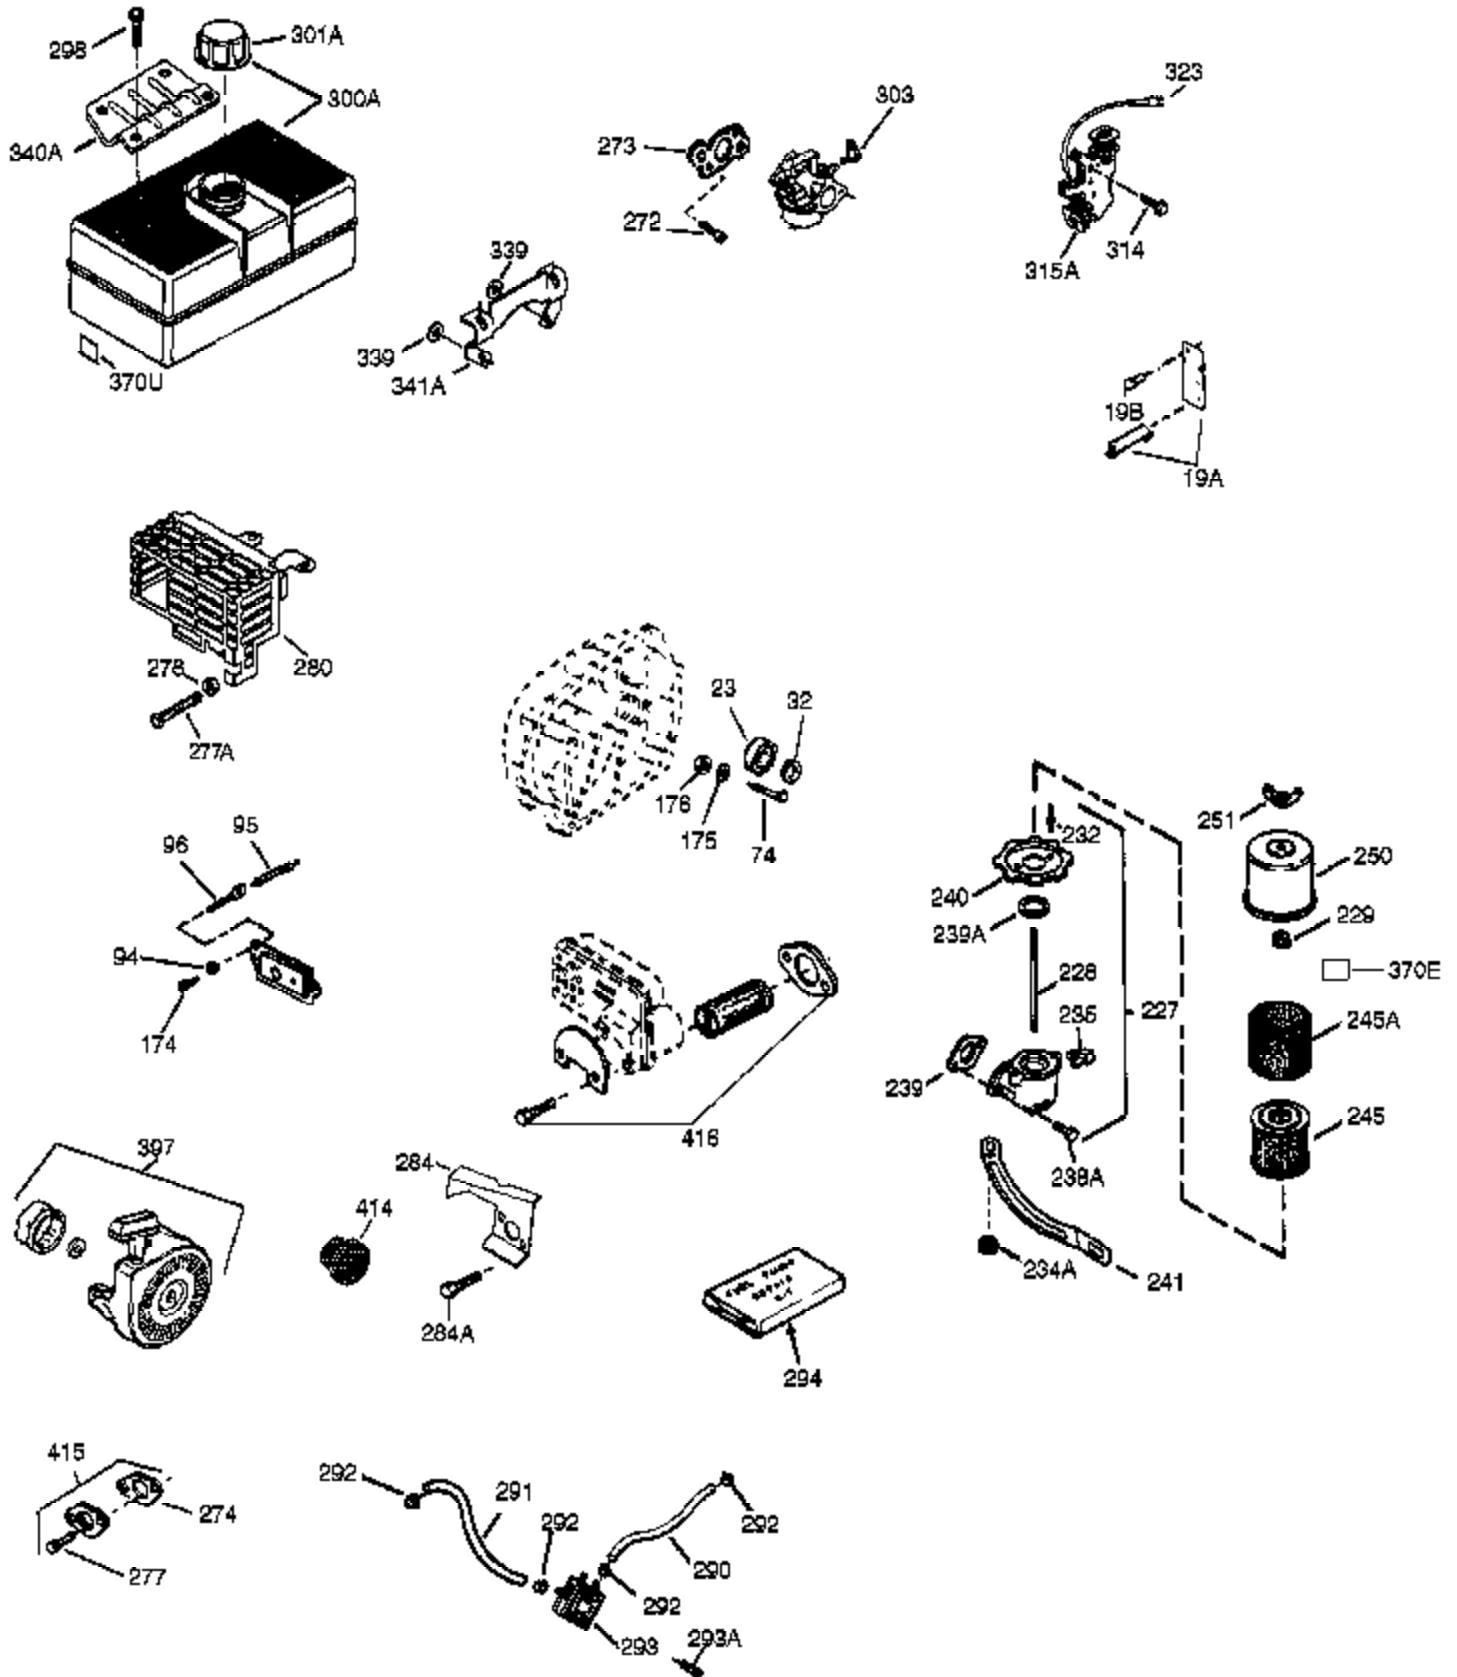

Ref #	Part Number	Qty	Description
19A	33857	1	Extension Spring
23	33627	1	Ball Bearing
32	33628	1	Washer
74	31855	2	Bearing Retainer
174	650128	2	Screw, 10-24 x 1/2"
175	650778	2	Lock Washer
176	650580	2	Lock Nut, 10-24
238	28820	2	Screw, 10-32 x 1/2"
239	27272A	1	* Air Cleaner Gasket
240	37104	1	Air Cleaner Body
245A	35881	1	Air Cleaner Filter
245	33268	1	Air Cleaner Filter
250	33269A	1	Air Cleaner Cover
251	650513	1	Wing Nut, 1/4-20
272	30196	2	Screw, 5/16-18 x 3/4"
273	34349A	1	Carburetor Flange
274	35865	1	Muffler Gasket
277A	650902	2	Screw, 10-32 x 7/16"
278	26073	1	Washer
280	37077	1	Heat Shield
284A	30196	2	Screw, 5/16-18 x 3/4"
284	34390	1	Heat Deflector
290	30962	1	Fuel Line
291	29774	1	Fuel Line
292	26460	4	Fuel Line Clamp
293	35812	1	Pulse Pump
294	35791	1	Pulse Pump Repair Kit
298	650665	2	Screw, 1/4-15 x 3/4"
303	28566	1	Fuel Fitting
314	650873	2	Screw, 1/4-20 x 3/4"
323	610922	1	Terminal