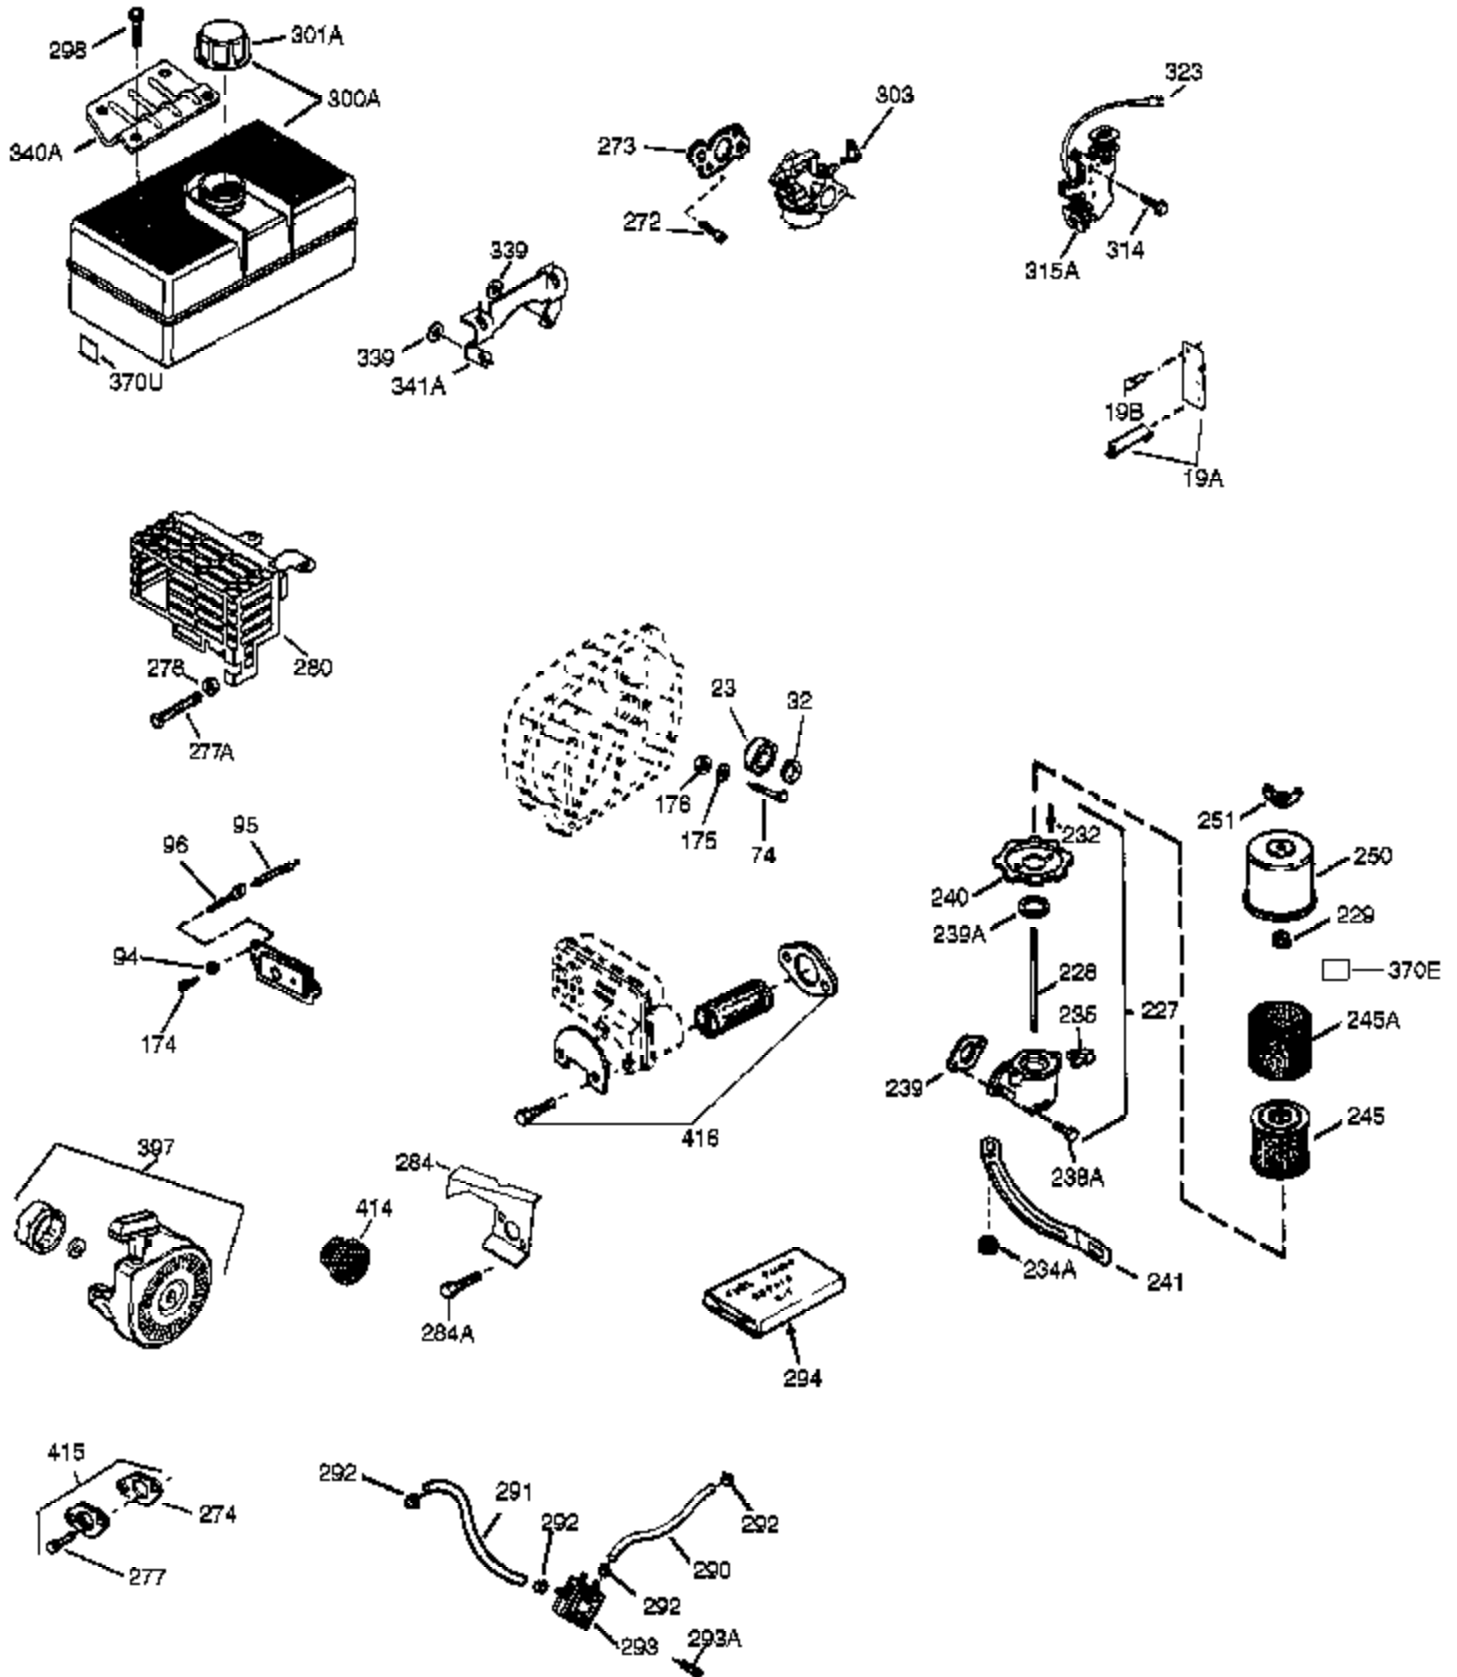

Ref #	Part Number	Qty	Description
94	651016	1	Lock Nut, 10-32
95	30886A	1	Extension Spring
96	30845A	1	R.P.M. Adjusting Bolt
174	650128	2	Screw, 10-24 x 1/2"
238	28820	2	Screw, 10-32 x 1/2"
239	27272A	1	* Air Cleaner Gasket
240	37104	1	Air Cleaner Bracket
245	33268	1	Air Cleaner Filter
250	33269A	1	Air Cleaner Cover
251	650513	1	Wing Nut, 1/4-20
277	650729	2	Screw, 5/16-18 x 3-3/16"
290	30705	1	Fuel Line
292	26460	2	Fuel Line Clamp
298	30063	1	Screw, Torx T-30, 1/4-20 x 1/2"
311	35941	1	Dipstick
416	34479A	1	Spark Arrestor Kit (Optional)