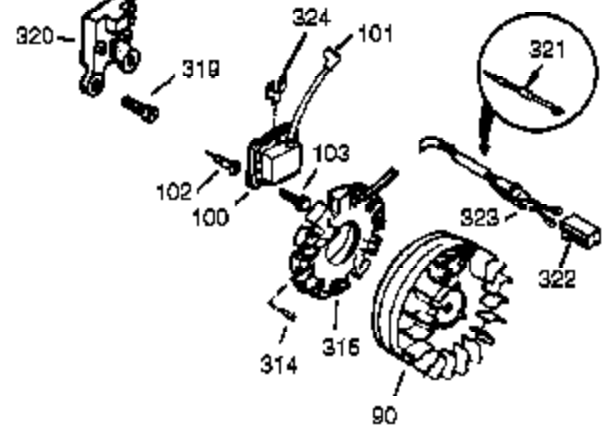

Ref #	Part Number	Qty	Description
1	35968A	1	Cylinder (Incl. 2, 20, 72 & 72A)
2	27652	2	Dowel Pin
72	27642	2	Oil Drain Plug
90	611090	1	Flywheel
100	35135A	1	Solid State Ignition (Incl. 101)
101	610118	1	Spark Plug Cover
102	651024	2	Solid State Mounting Stud
103	651007	2	Screw, T-15, 10-24 x 15/16"
110A	36993	1	Ground Wire
111B	611226	1	Rocker On/Off Switch
111	611220	1	Low Oil Shut-Down Switch (Incl. 112)
112	35967A	1	* Low Oil Sensor Gasket
113	650950	4	Screw, T-25, 10-24 x 5/8"
169	27896A	2	* Breather Gasket
170	28423	1	Breather Body
171	28424	1	Breather Element
172	28425	1	Valve Cover
173	36675A	1	Breather Tube
174	650128	2	Screw, 10-24 x 1/2"
178	29752	2	Nut & Lock Washer, 1/4-28
207	33878	1	Throttle Link
239	27272A	1	* Air Cleaner Gasket
240	37104	1	Air Cleaner Body
242	33267	1	Air Cleaner Bracket
243	28820	2	Screw, 10-32 x 1/2"
245	33268	1	Air Cleaner Filter
250	33269A	1	Air Cleaner Cover
251	650513	1	Wing Nut, 1/4-20
260	36468A	1	Blower Housing
275	34185B	1	Muffler
276	31588	1	Locking Plate
277	650729	2	Screw, 5/16-18 x 3-3/16"
370L	36990	1	Low Oil Decal
380	640112	1	Carburetor (Incl. 184 & 212A)