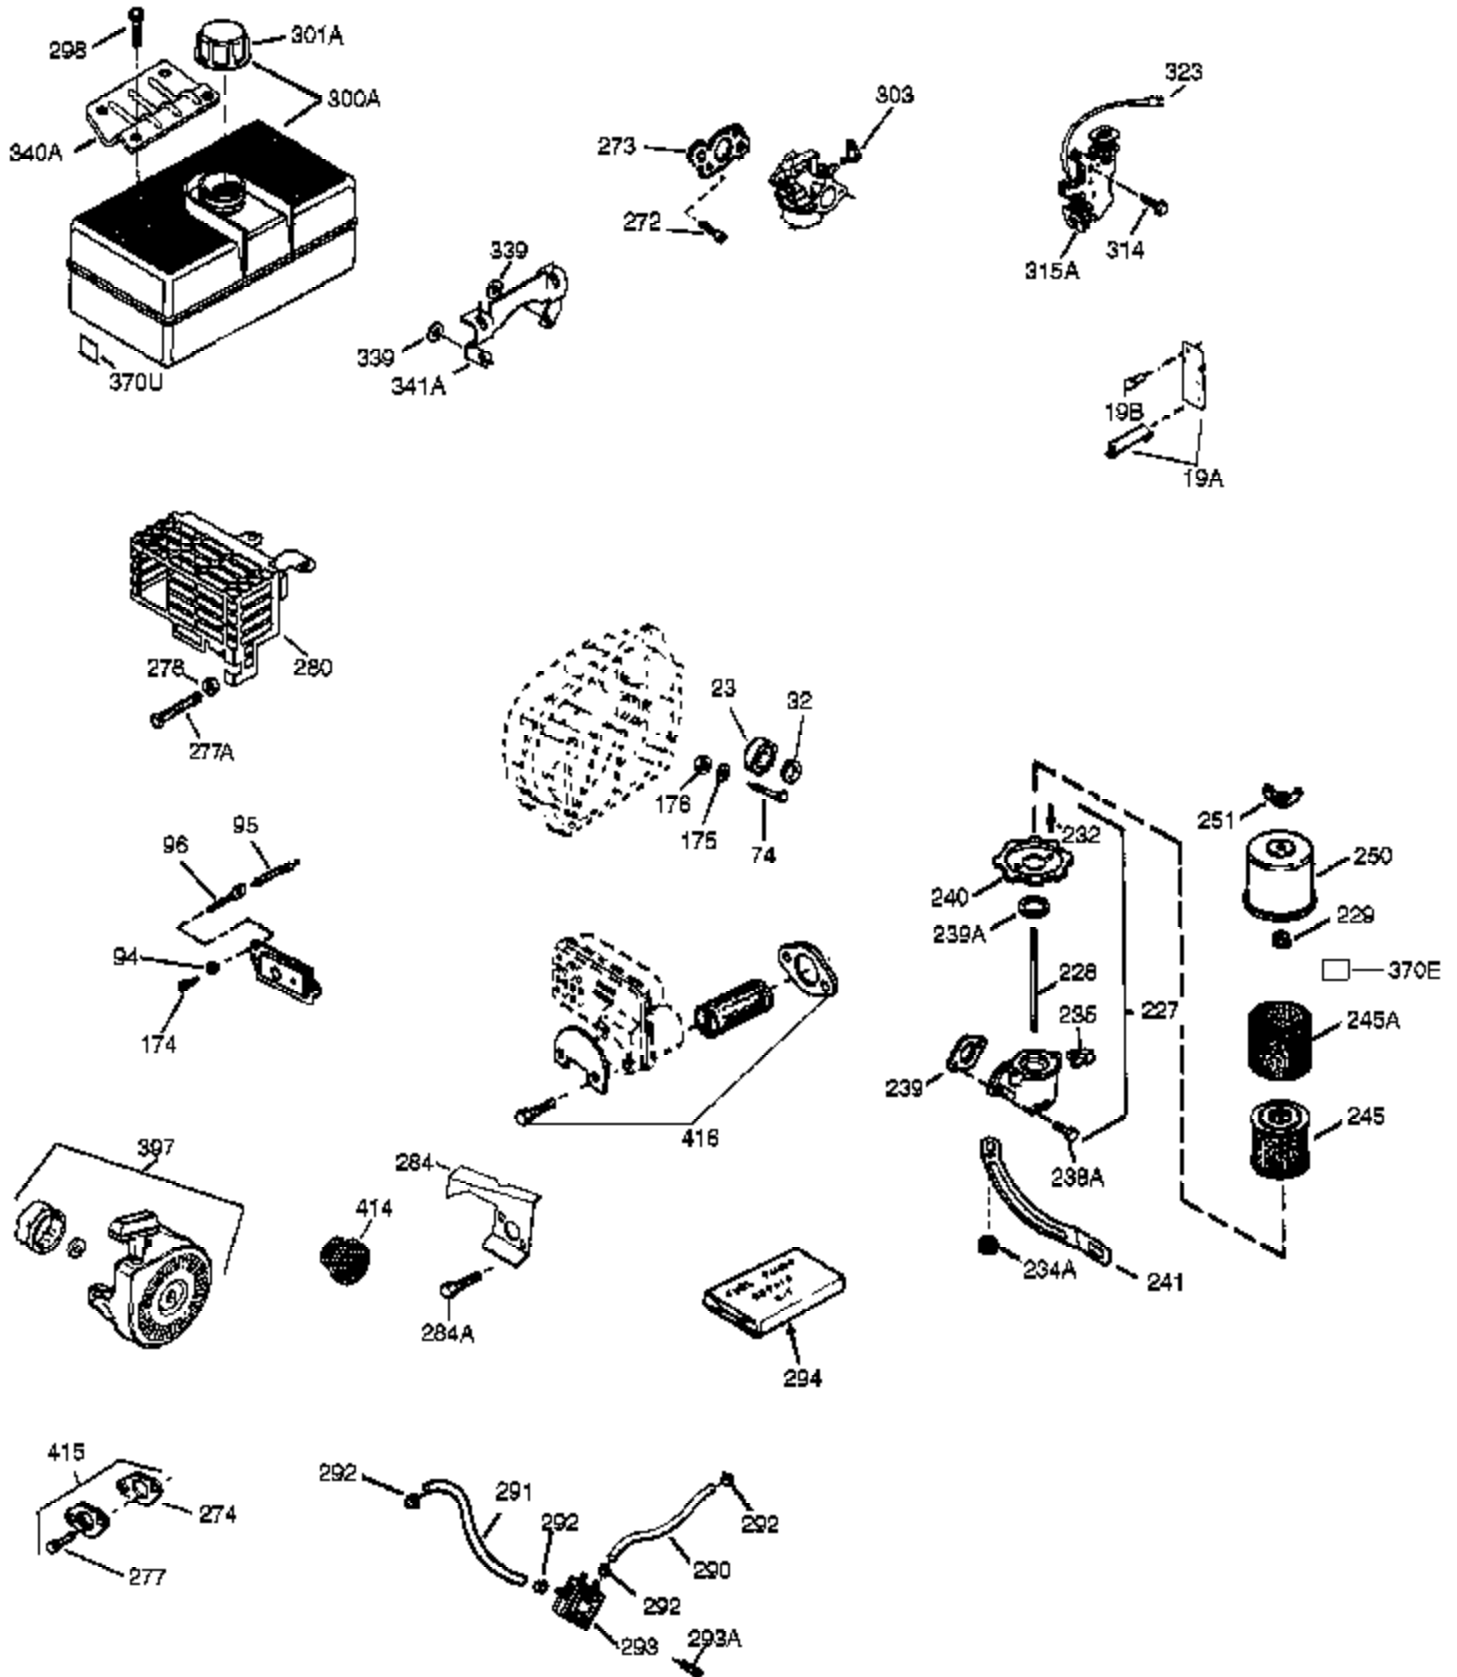

Ref #	Part Number	Qty	Description
94	651016	1	Lock Nut, 10-32
95	30886A	1	Extension Spring
96	30845A	1	R.P.M. Adjusting Bolt
174	650128	2	Screw, 10-24 x 1/2"
239	27272A	1	* Air Cleaner Gasket
240	37104	1	Air Cleaner Body
245	33268	1	Air Cleaner Filter
250	33269A	1	Air Cleaner Cover
251	650513	1	Wing Nut, 1/4-20
277	650729	2	Screw, 5/16-18 x 3-3/16"
291	30705	1	Fuel Line
292	26460	2	Fuel Line Clamp